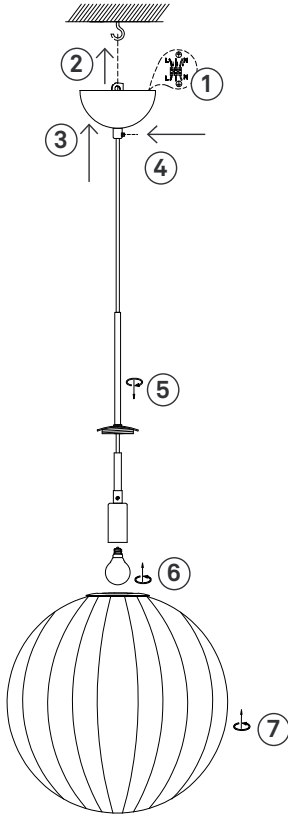

## Type nr: 20241-10

### Contents

- A. Cordset
- B. Ceiling cup
- C. Shade in glass

### Not included with purchase

Light source E14 bulb, max 40W or 6W LED.

Remember to use a LED bulb. Led bulbs use up to 85% less electricity than a traditional light bulb.