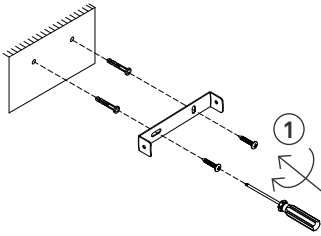

Instructions

Type nr: 20241-3

1.

Contents

- A. Wall bracket
- B. Wall lamp

Not included with purchase

Light source E14 bulb, max 40W or 6W LED.

Remember to use a LED bulb. Led bulbs use up to 85% less electricity than a traditional light bulb.