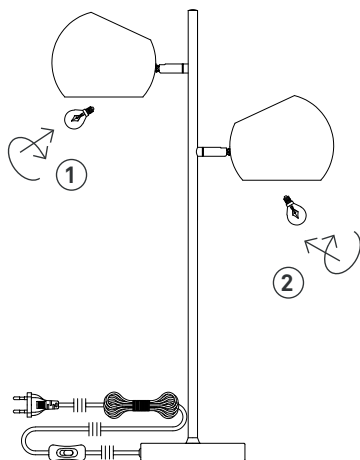

Instructions

Type nr: 20233-14

Contents

A. Table lamp in metal

Not included with purchase

Light source E14 bulb, max 40W or 6W LED.

Remember to use a LED bulb. Led bulbs use up to 85% less electricity than a traditional light bulb.