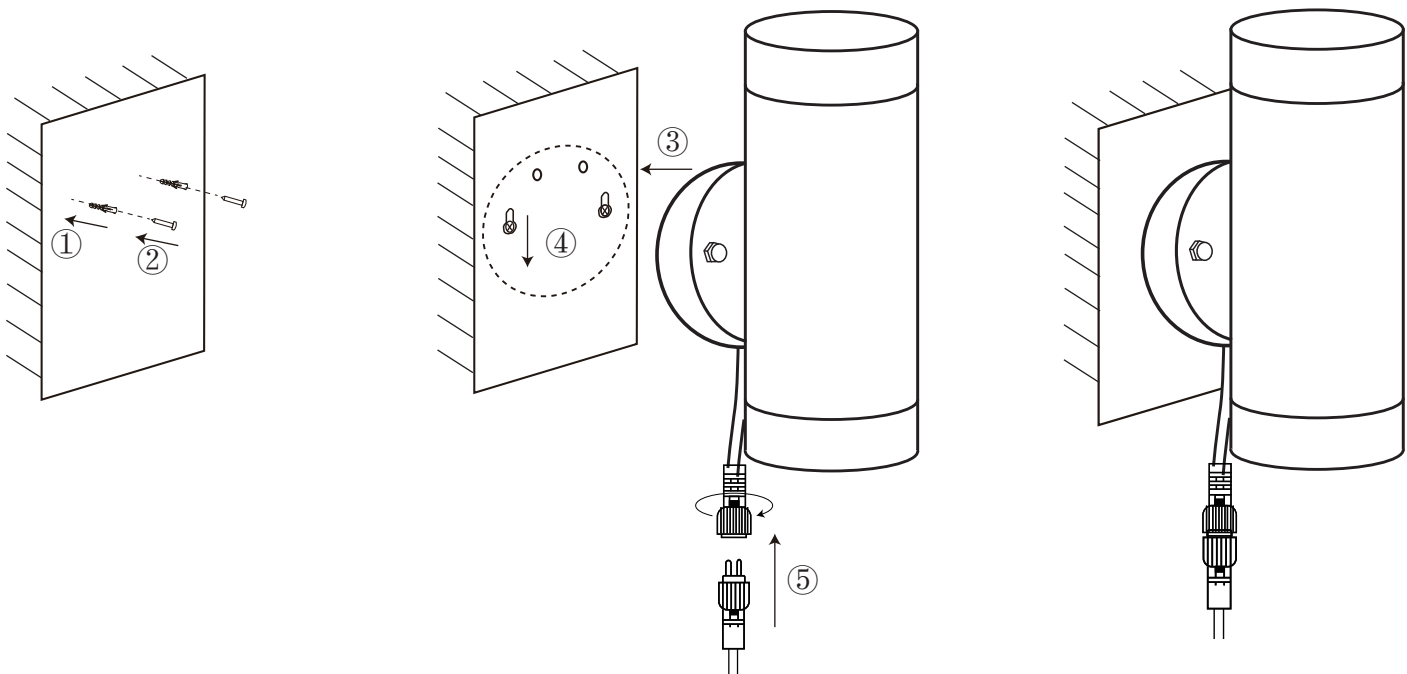

GARDEN 24 Cylinder Wall 2L

108169/108170

Technical Data

Voltage	AC 24V / DC 31V
Power	2x3W
IP Class	IP44

Markslojd AB
Gränevägen 5 S-511 62 Skene
Sweden
www.markslojd.com