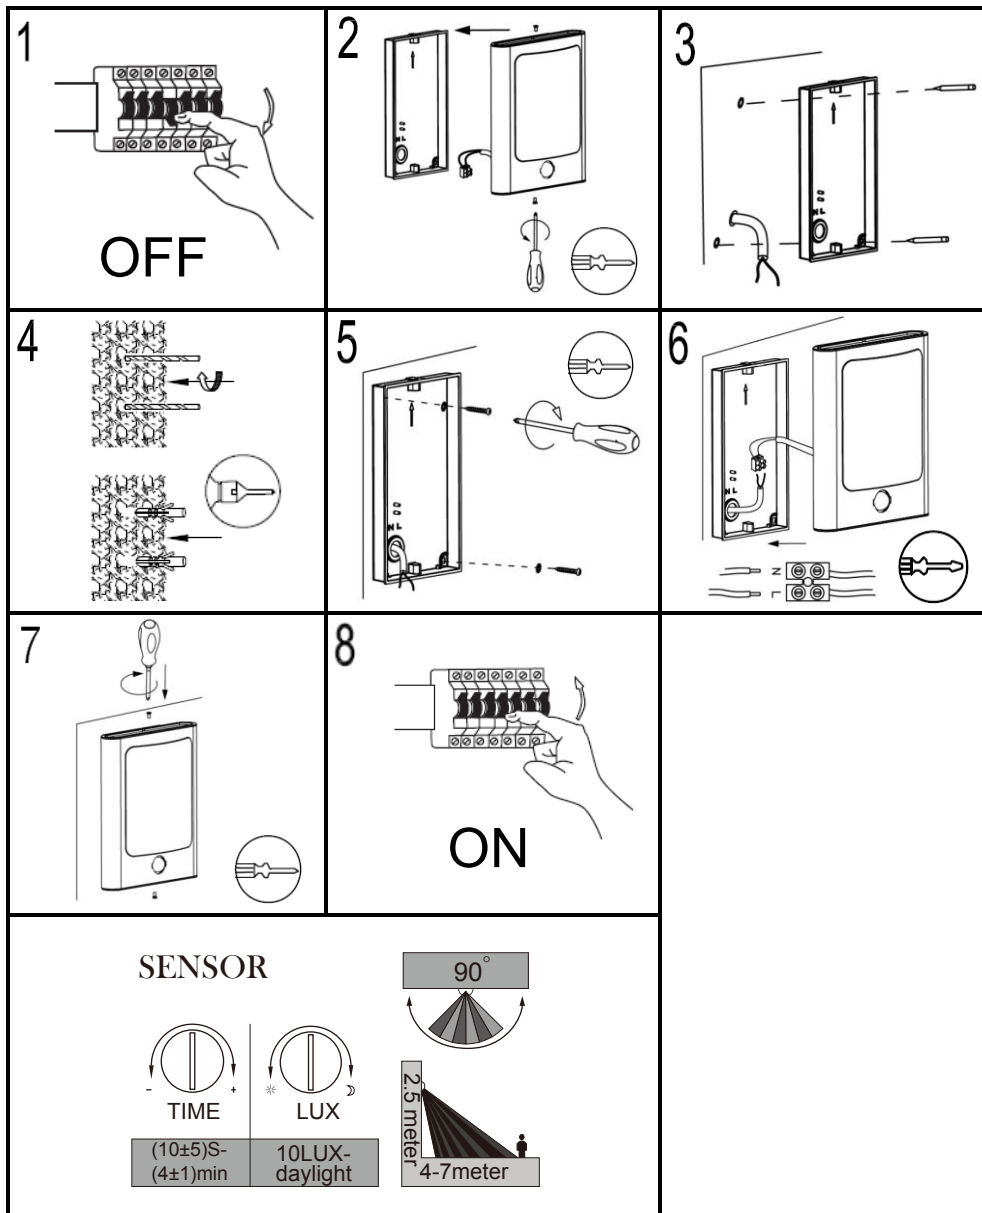

LUTEC

LUTEC Europe NV

Ruiterijschool 14
 B-2930 Brasschaat - Belgium
 +32 3 284 51 62
 info@lutec-europe.com
 www.lutec.com

www.lutec.com/services/global-network