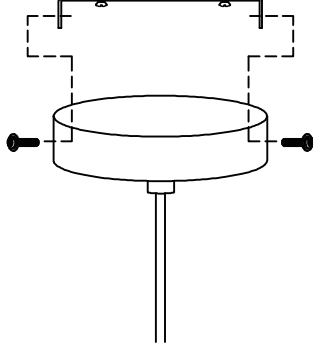

Height minimum : 40cm

Height maximum : 150 cm

Dimensions shade LxWxH : 25.5 cm x 25.5 cm x 25.5 cm

Main material : Metal

Ceiling rose material : Metal

Color : Matt black with smoking glass

Style : Vintage

Shape: Ball

Weight : 1,1 kg

Warranty : 2 years

Product specifications

Dimmable : No

Light direction : Around (Diffuse)

Adjustable in height : Yes

(Before Installation)

Directional : Not Directional

For more specifications, dimensions please visit

www.lucide.com

LUCIDE

INSTALLATION DRAWING SPECIFICATIONS

1

2

3

4