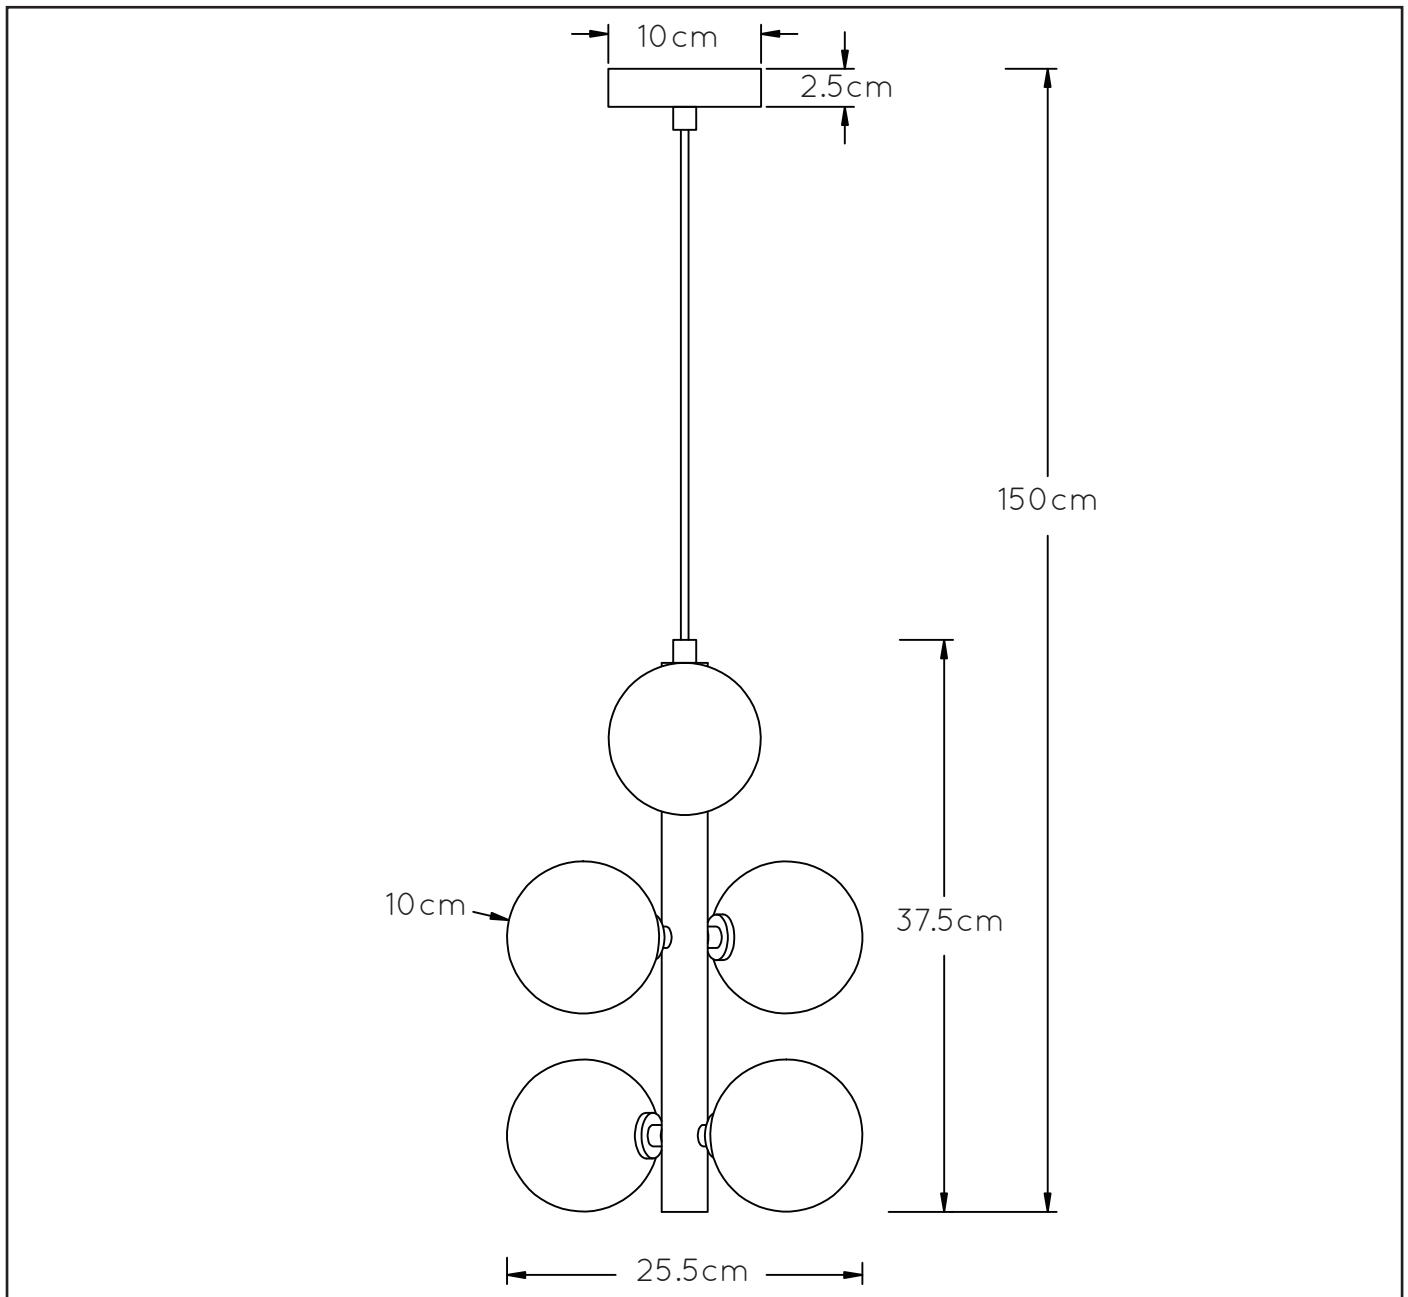

LUCIDE

GENERAL SPECIFICATIONS

RECOMMENDED LUCIDE LIGHT SOURCE

49026/03/31

Light source dimmable : Yes

Light source incl. : No

General

Dimensions LxWxH : 25.5 cm x 25.5 cm x 150 cm

Height minimum : 40cm

Height maximum : 150 cm

Dimensions shade LxWxH : 25.5 cm x 25.5 cm x 25.5 cm

Main material : Metal

Ceiling rose material : Metal

Color : Matt black with smoking glass

Style : Vintage

Shape: Ball

Weight : 1,1 kg

Warranty : 2 years

Product specifications

Dimmable : No

Light direction : Around (Diffuse)

Adjustable in height : Yes

(Before Installation)

Directional : Not Directional

Light source number : 6

Power requirements : 220-240V~50Hz

Bulb type & maximum wattage : G9 - max.28W

For more specifications of this product please visit

www.lucide.com

TYCHO

Item number :45474/06/30

EAN code : 5411212450951