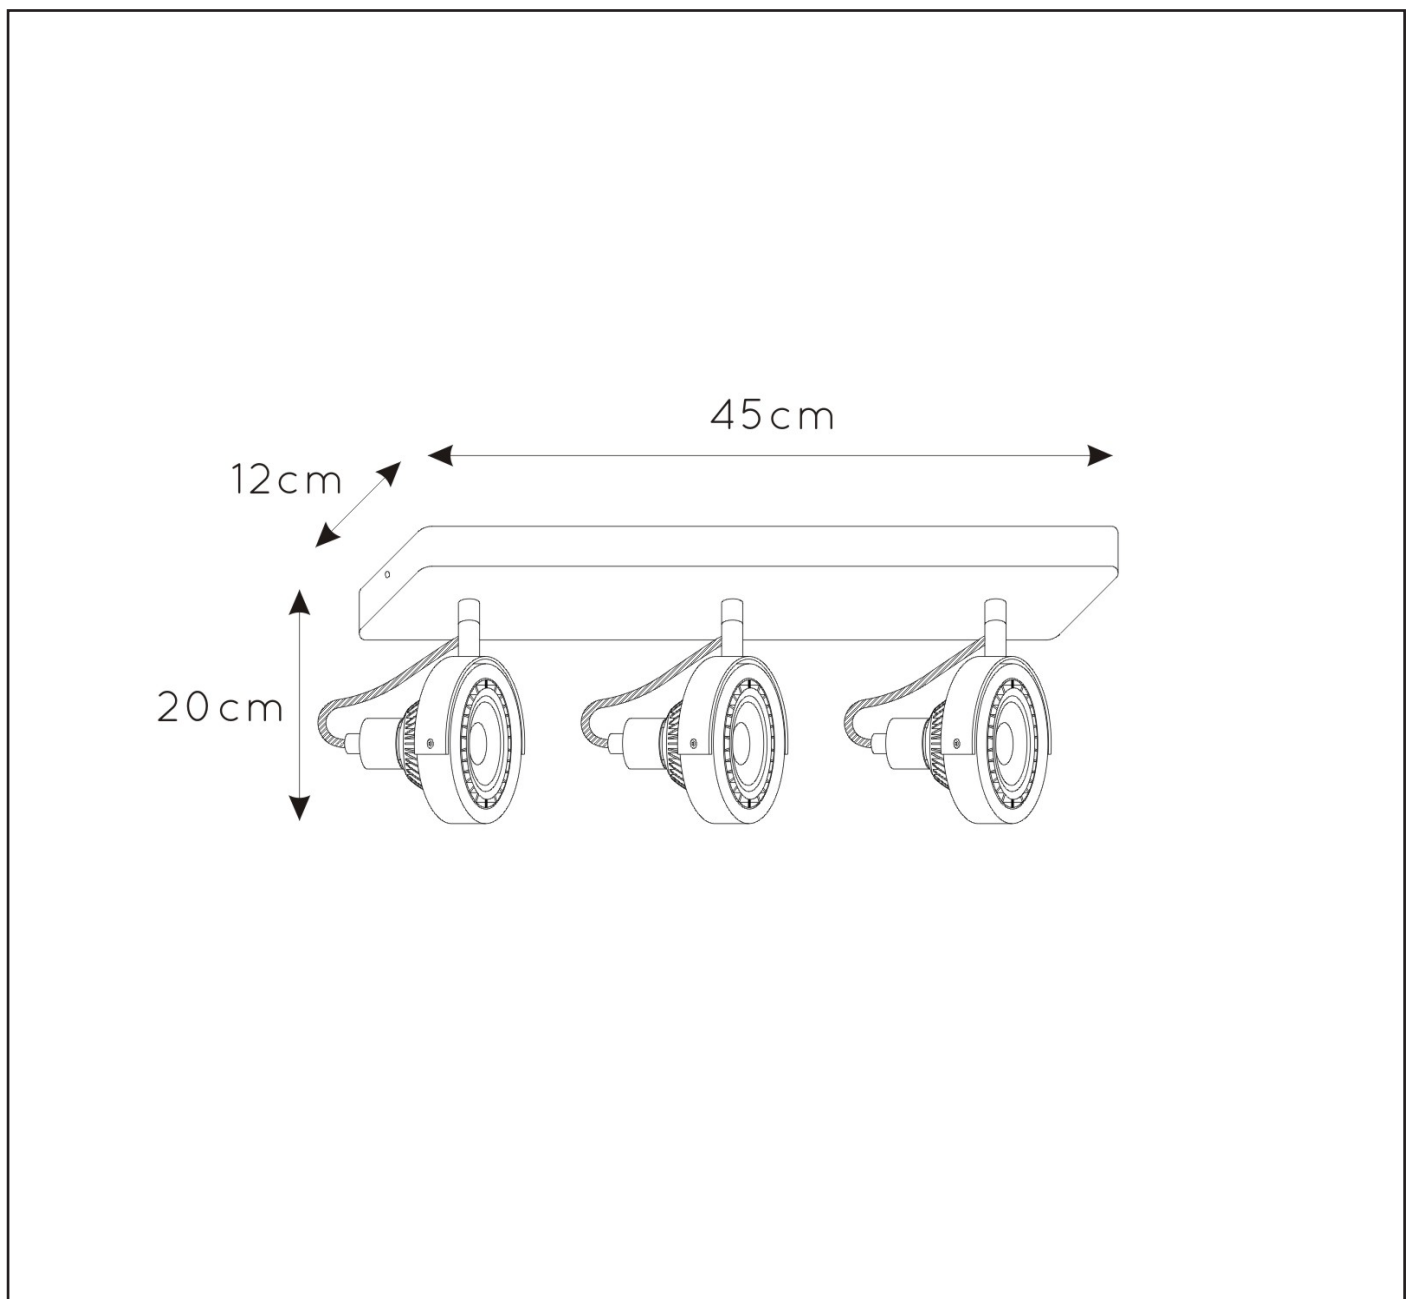

LUCIDE

TECHNICAL DRAWING & DIMENSIONS

TALA LED

Item number: 31931/36/30

EAN code : 5411212315731

Item number: 31931/36/31

EAN code : 5411212315748

For more specifications, dimensions please visit

www.lucide.com