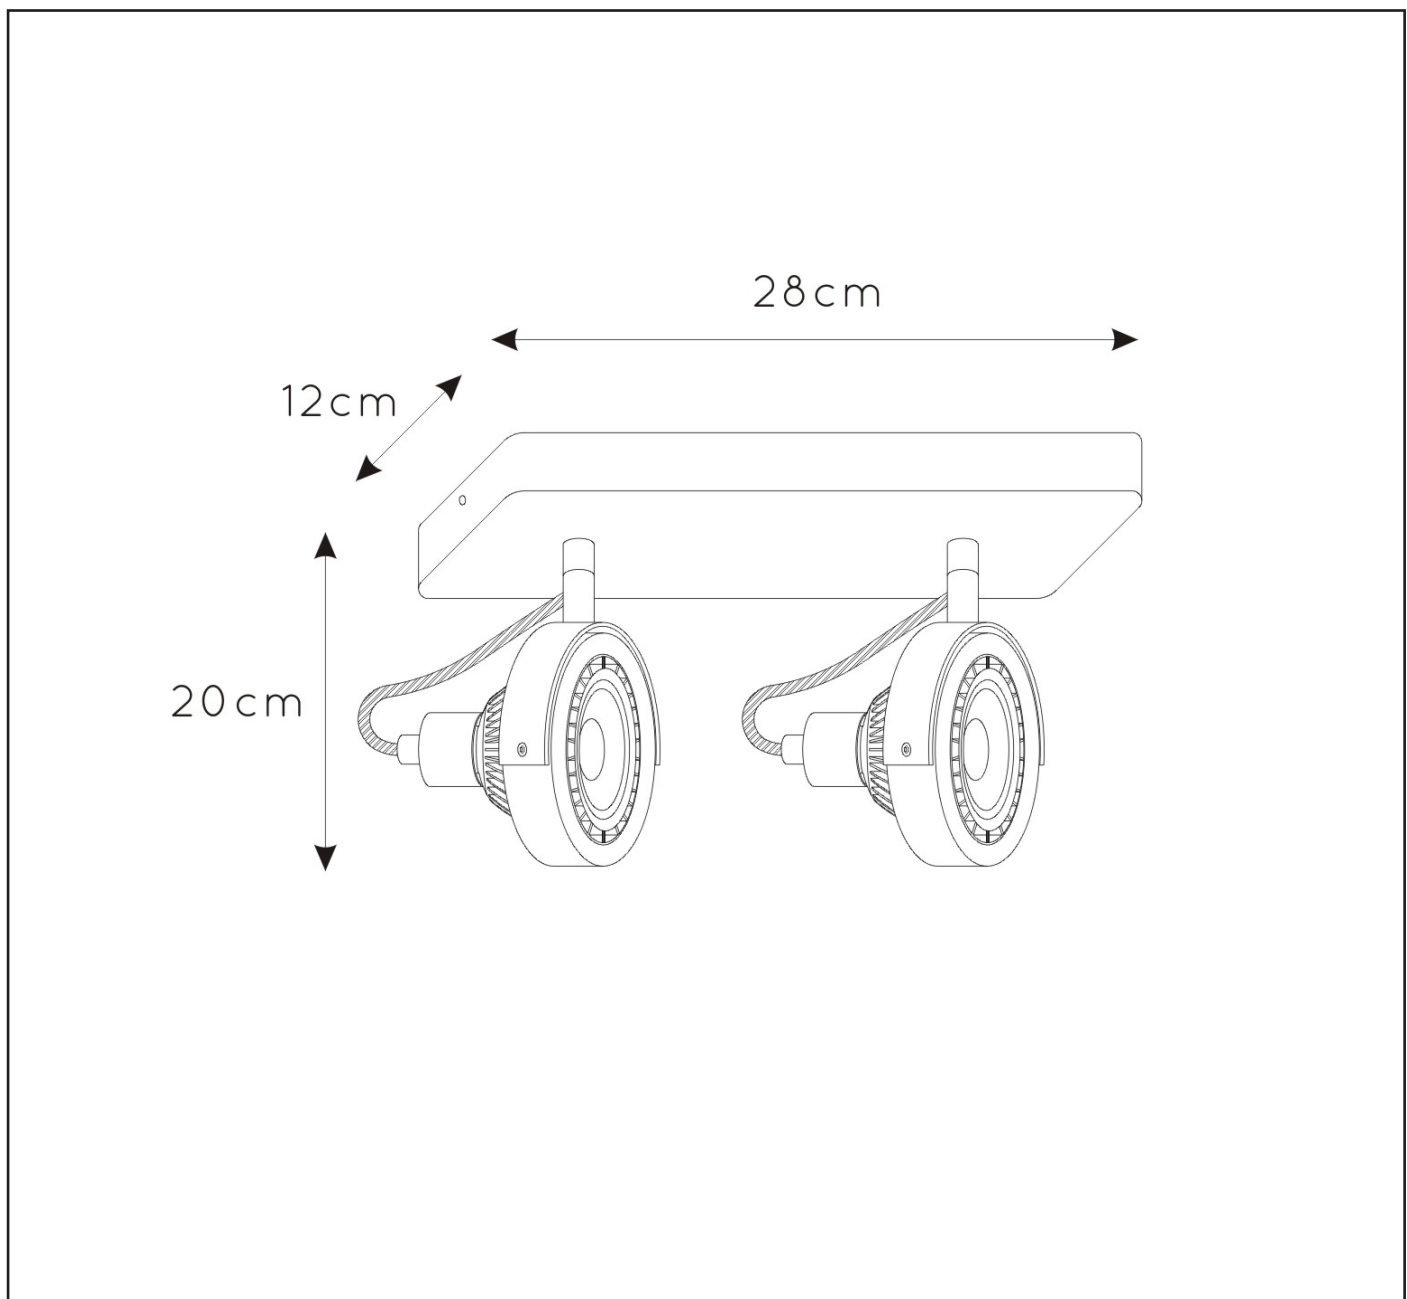

LUCIDE

TECHNICAL DRAWING & DIMENSIONS

TALA LED

Item number:31931/24/3

EAN code : 5411212315717

Item number:31931/24/31

EAN code : 5411212315724

For more specifications, dimensions please visit

www.lucide.com