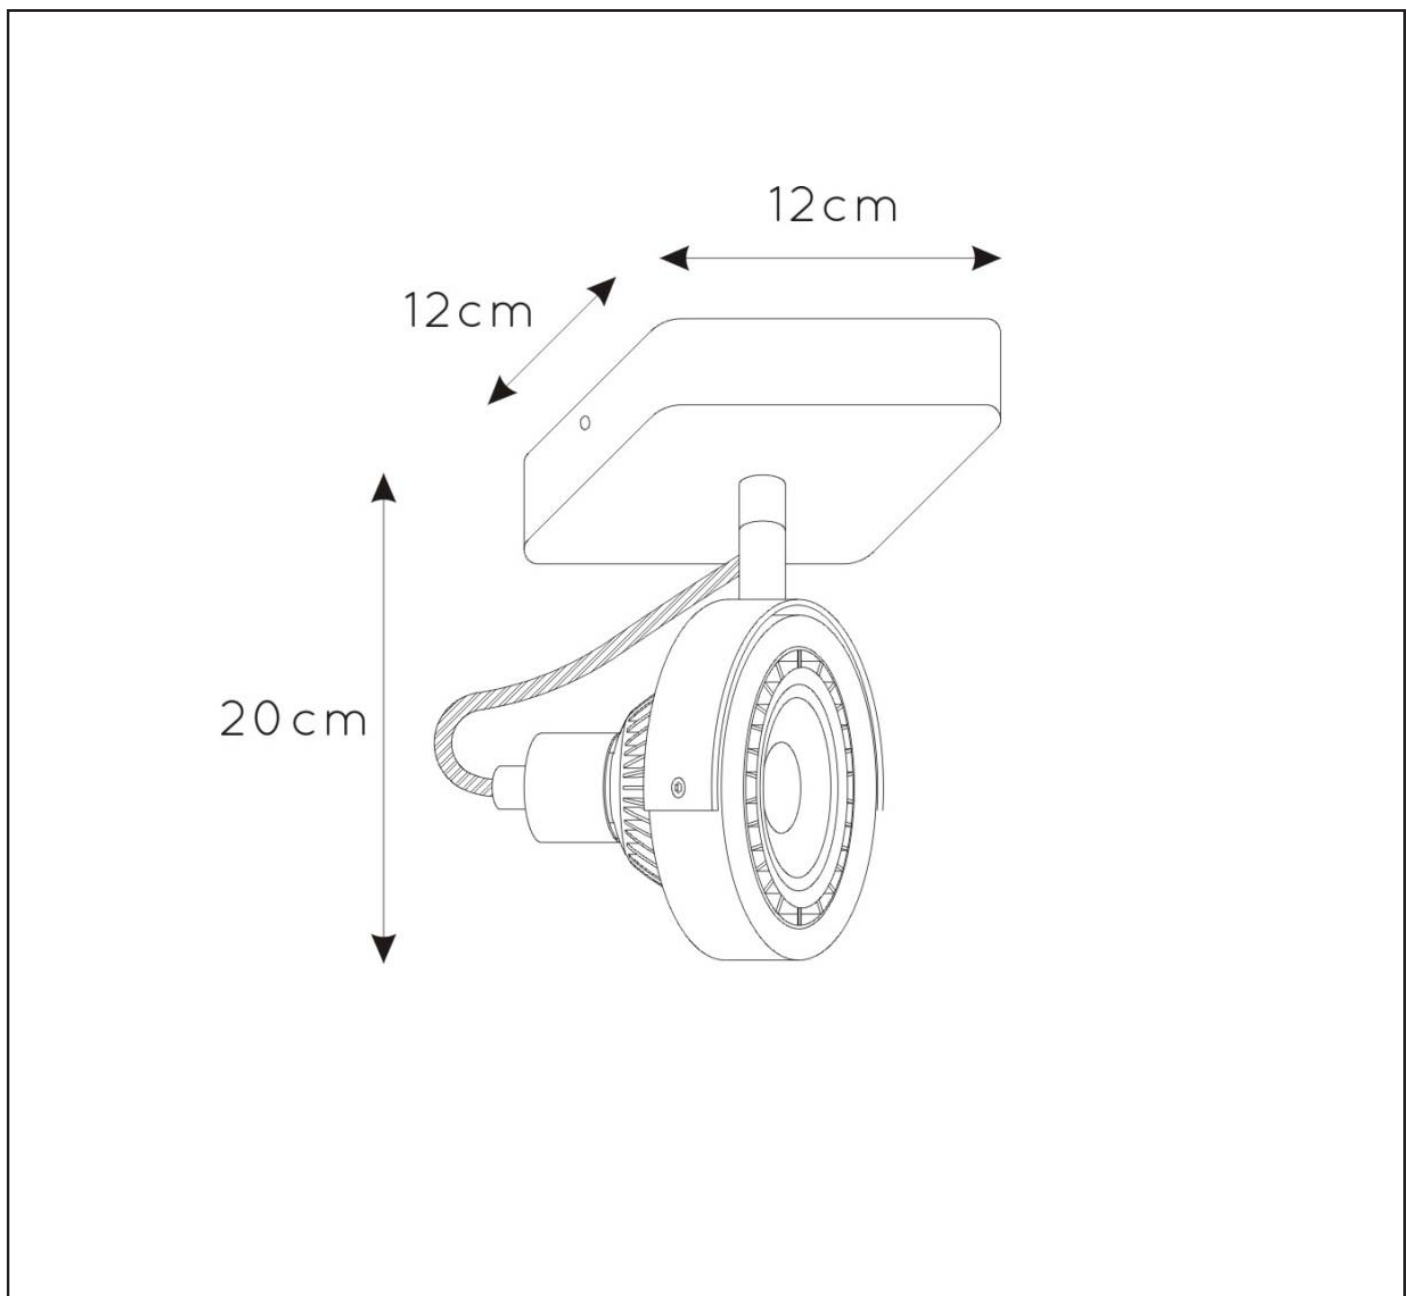

LUCIDE

TECHNICAL DRAWING & DIMENSIONS

TALA LED

Item number :31931/12/3

EAN code : 5411212315694

Item number :31931/12/31

EAN code : 5411212315700

For more specifications, dimensions please visit

www.lucide.com