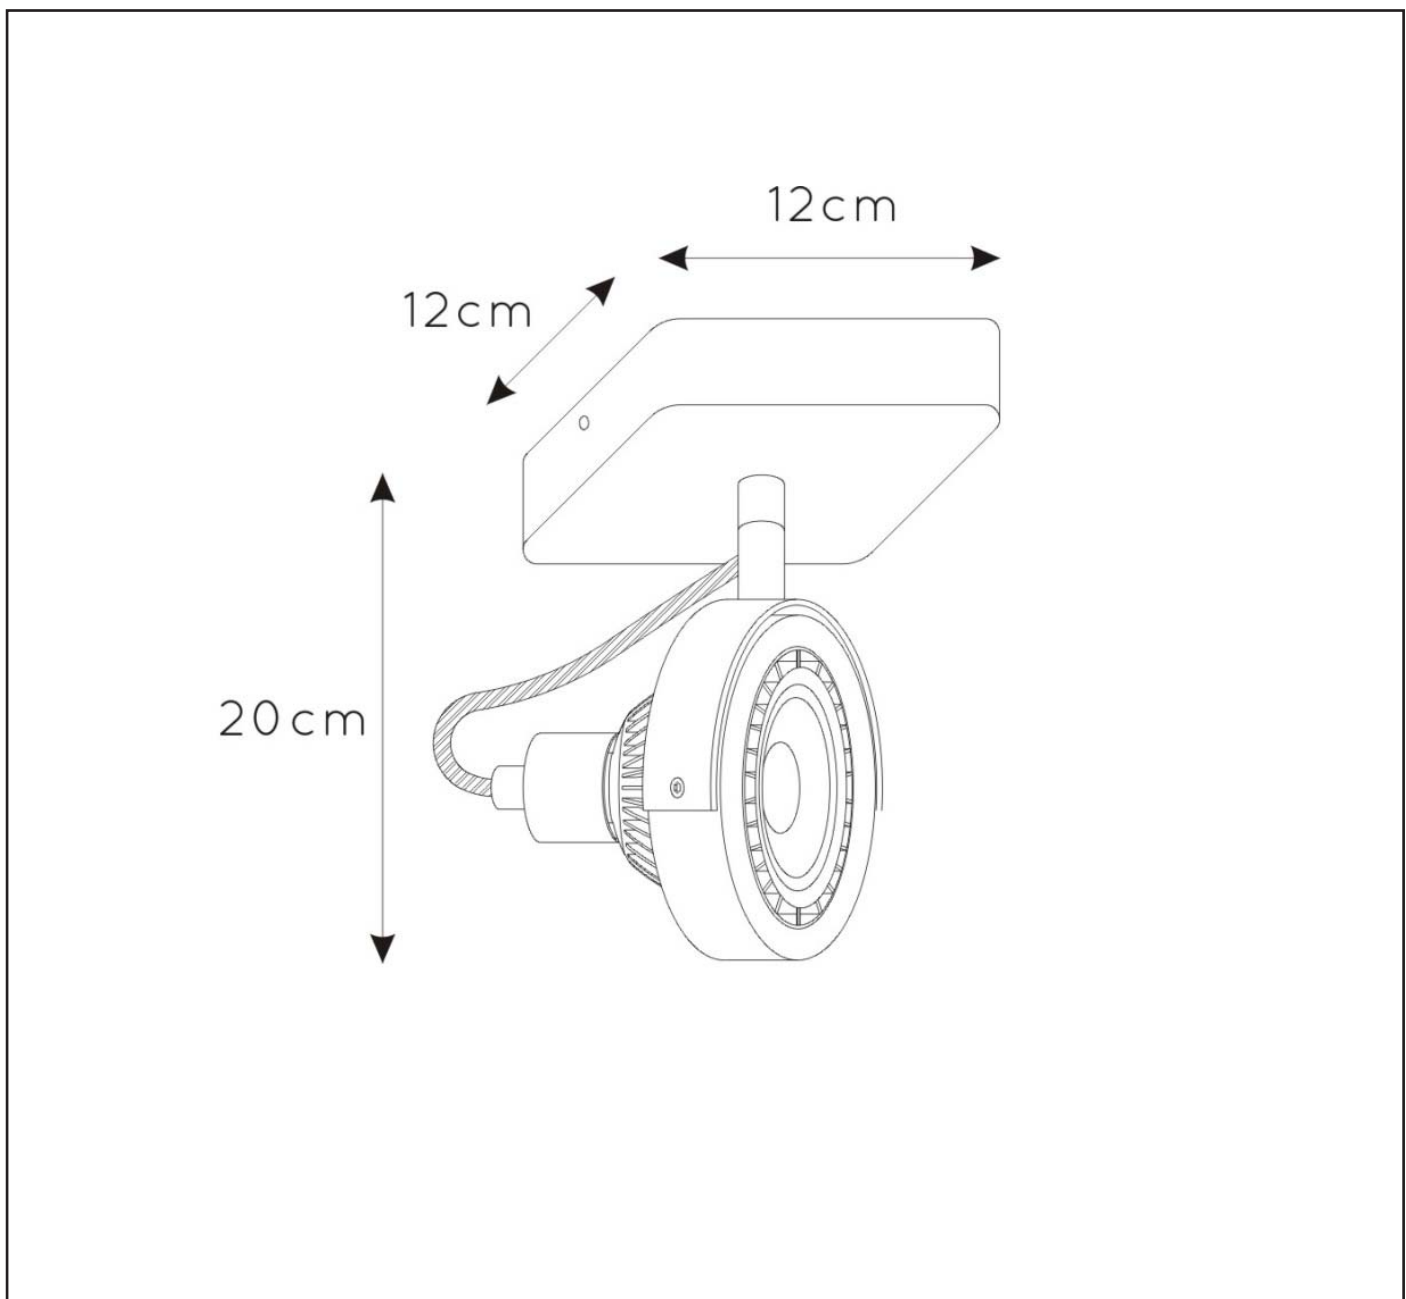

TALA LED

Item number :31931/12/3

EAN code : 5411212315694

Item number :31931/12/31

EAN code : 5411212315700