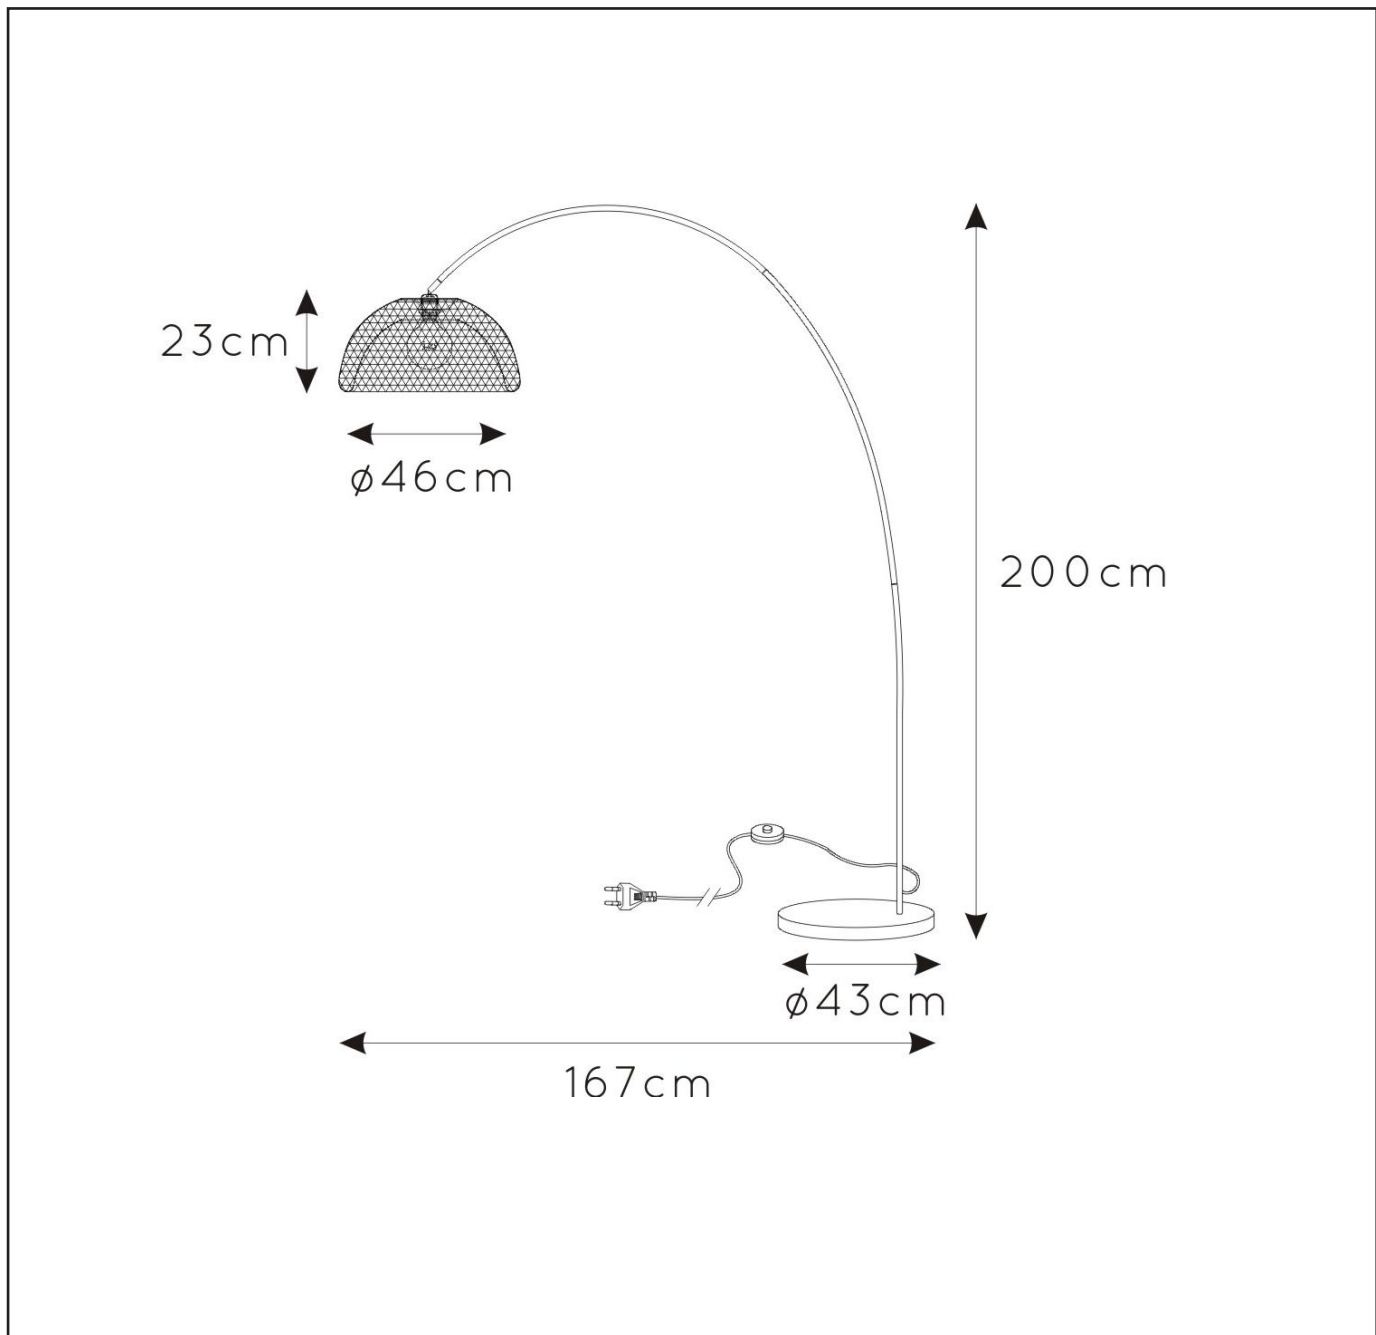

## General

Dimensions LxWxH : 167cm x 46cm x 200 cm  
Height minimum : cm  
Height maximum : 200 cm  
Dimensions shade LxWxH : Ø46cm x 23 cm  
Main material : Steel+marble  
Ceiling rose material :  
Color : Matt black  
Style : Modern  
Shape : As shown  
Weight : 0.8/14.1kg  
Warranty : 2 years

## Product specifications

Dimmable : No  
Light direction :  
Adjustable in height : No  
Directional : No  
Cable : Yes, Cable on product  
Cable length : 200cm  
Sensor : Without Sensor  
Control : On/off Switch In The Cord  
IP-Class : 20  
Electric class : 2  
Light source including ? : No  
Lamp socket : E27  
Light source number : 1  
Power requirements : 220-240V~50Hz  
Bulb type & maximum wattage : E27 max.60W

For more specifications of this product please visit

[www.lucide.com](http://www.lucide.com)

LUCIDE

TECHNICAL DRAWING & DIMENSIONS

# MESH

item number : 30773/01/30

EAN code : 5411212302519

For more specifications, dimensions please visit

[www.lucide.com](http://www.lucide.com)