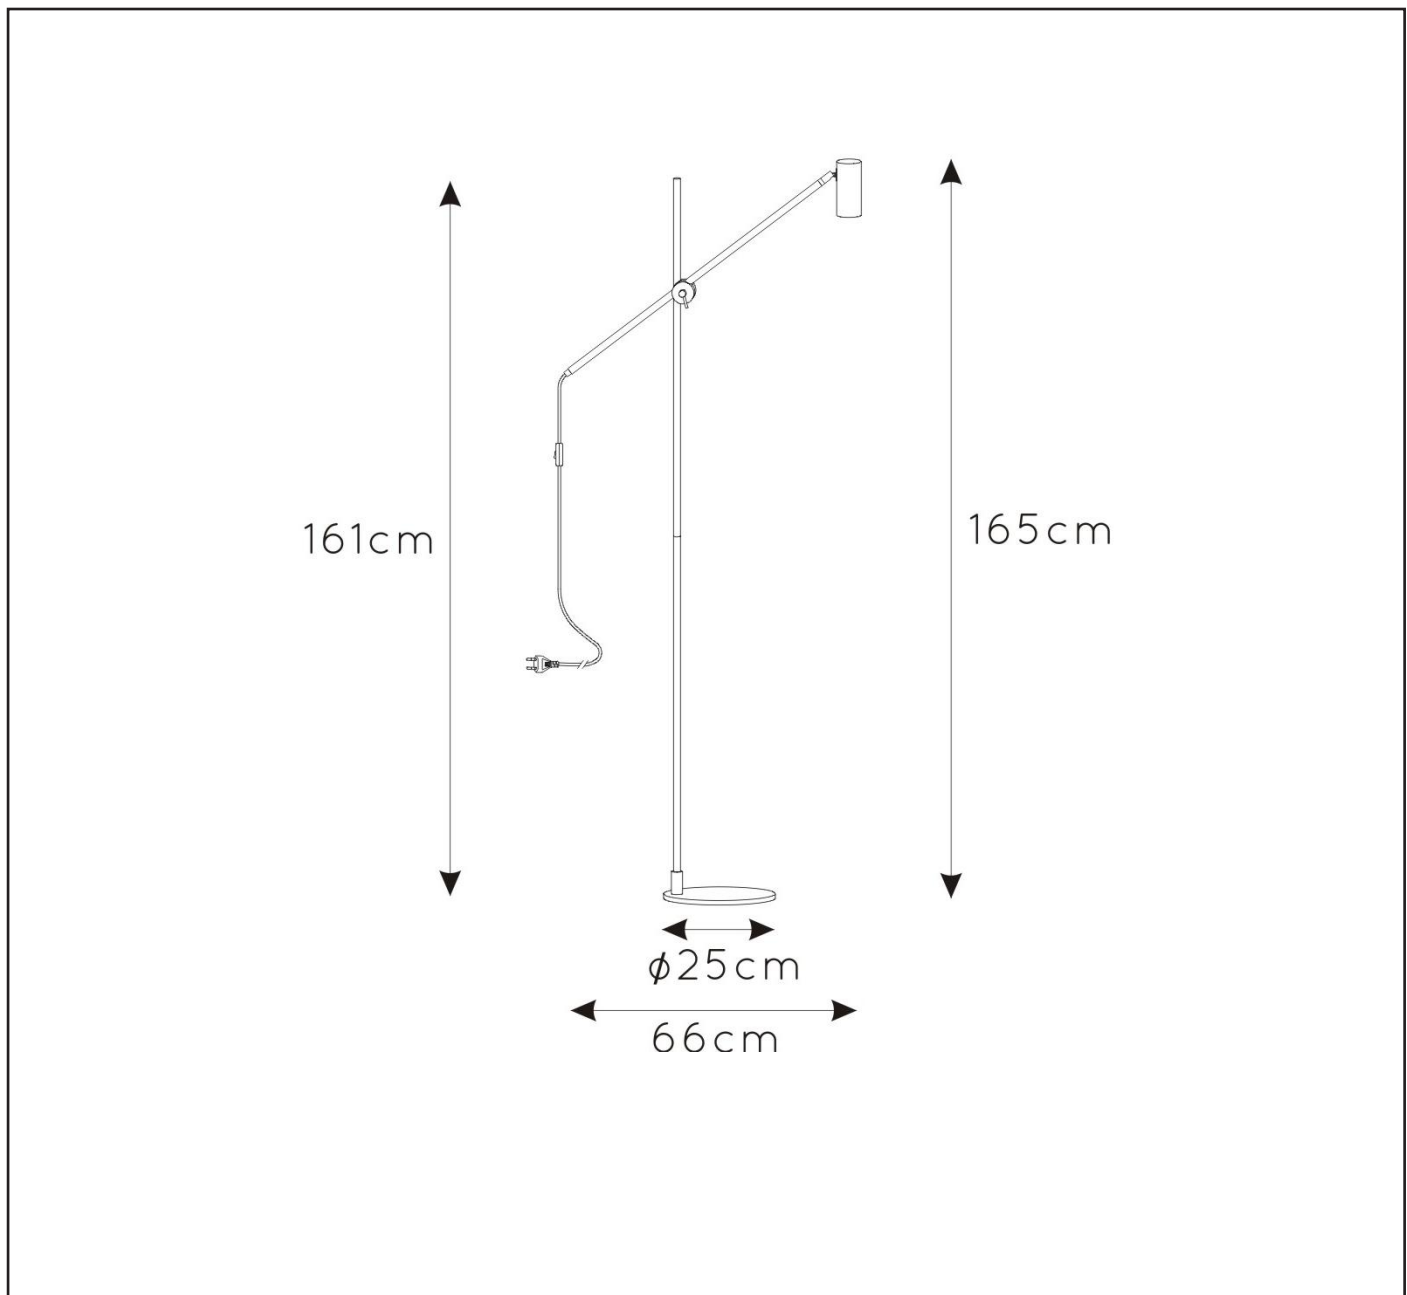

LUCIDE

TECHNICAL DRAWING & DIMENSIONS

PHILINE

item number : 30772/01/30
EAN code : 54112124202441

For more specifications, dimensions please visit
www.lucide.com