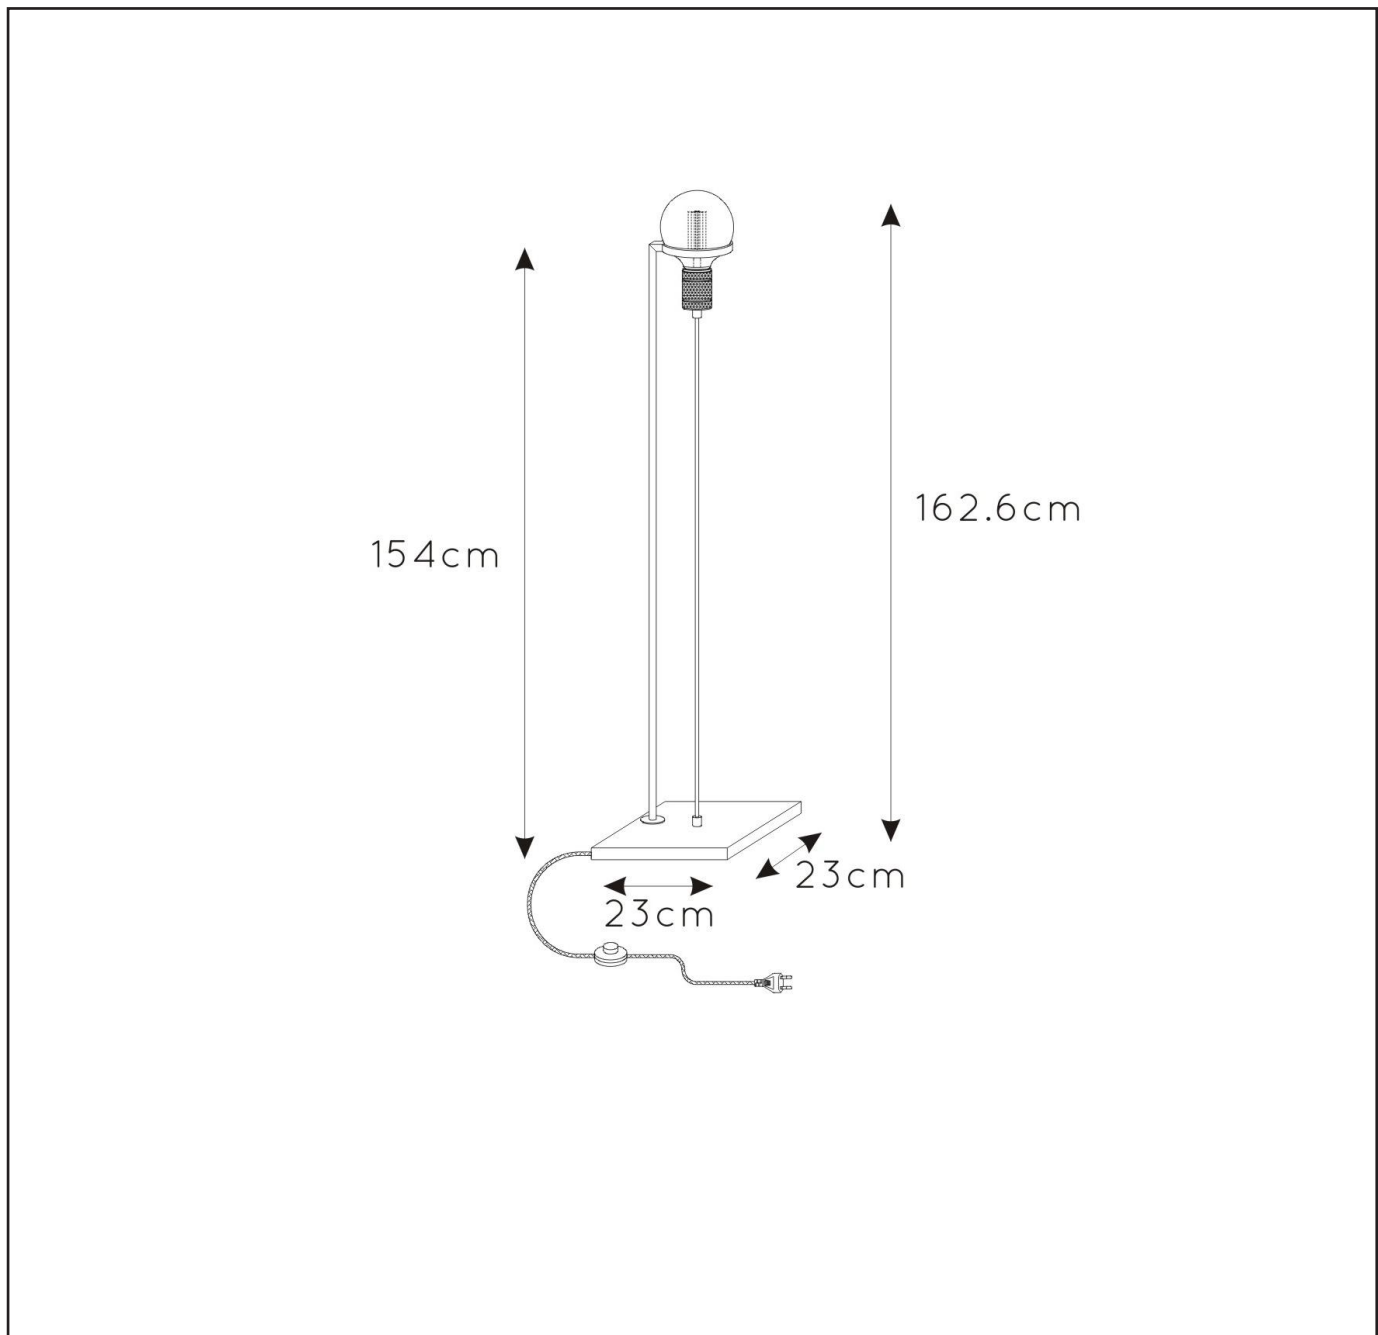

LUCIDE

RECOMMENDED
LUCIDE LIGHT
SOURCE

49033/05/65

Light source dimmable : Yes

Light source incl. : No

General

Dimensions LxWxH : 23cm x23cm x 162.6 cm

Height minimum : cm

Height maximum : 162.6 cm

Dimensions shade LxWxH :

Main material : Steel

Ceiling rose material : Steel

Color : Matt black with brass socket

Style : Modern

Shape : As shown

Weight : 3.7 kg

Warranty : 2 years

Product specifications

Dimmable : No

Light direction :

Adjustable in height : No

Directional : No

Cable : Yes, Cable on product

Cable length : 200cm

Bulb type & maximum wattage : E27 max.60W

For more specifications of this product please visit

www.lucide.com

LUCIDE

TECHNICAL DRAWING & DIMENSIONS

OTTELIEN

item number : 30771/16/30

EAN code : 5411212302502