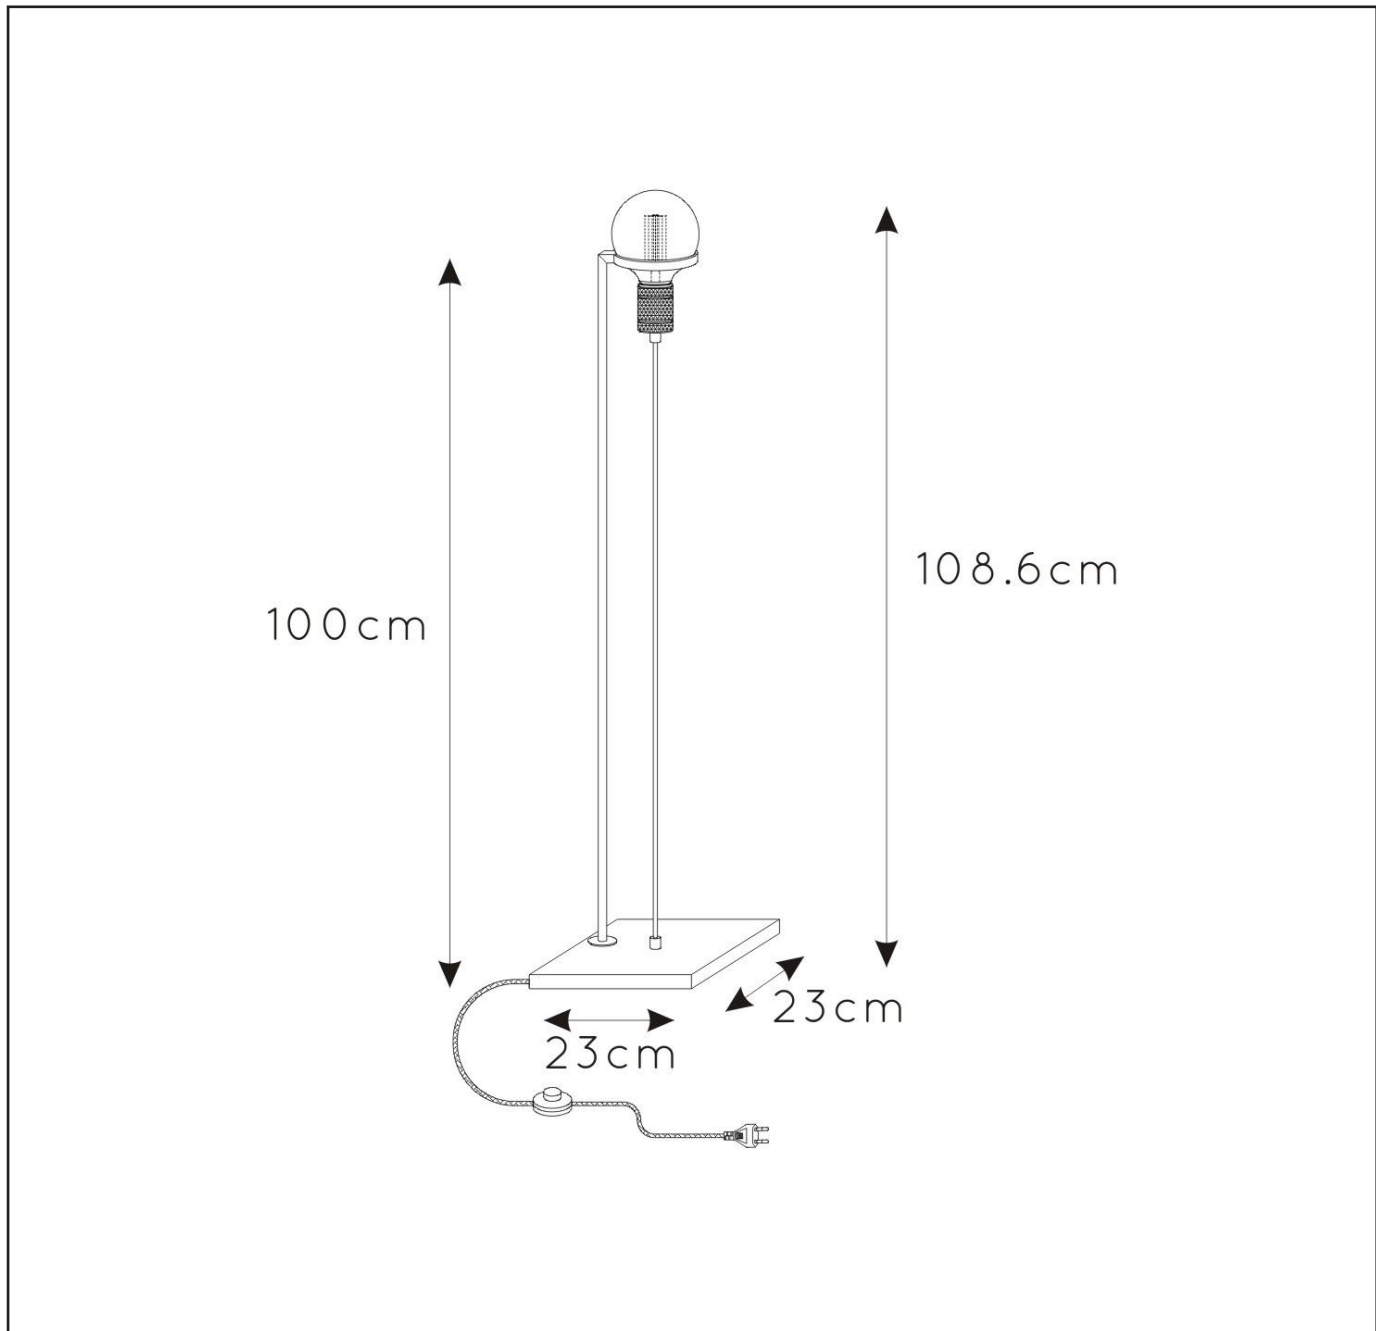

LUCIDE

TECHNICAL DRAWING & DIMENSIONS

OTTELIEN

item number : 30771/10/30

EAN code : 5411212302496

For more specifications, dimensions please visit

www.lucide.com