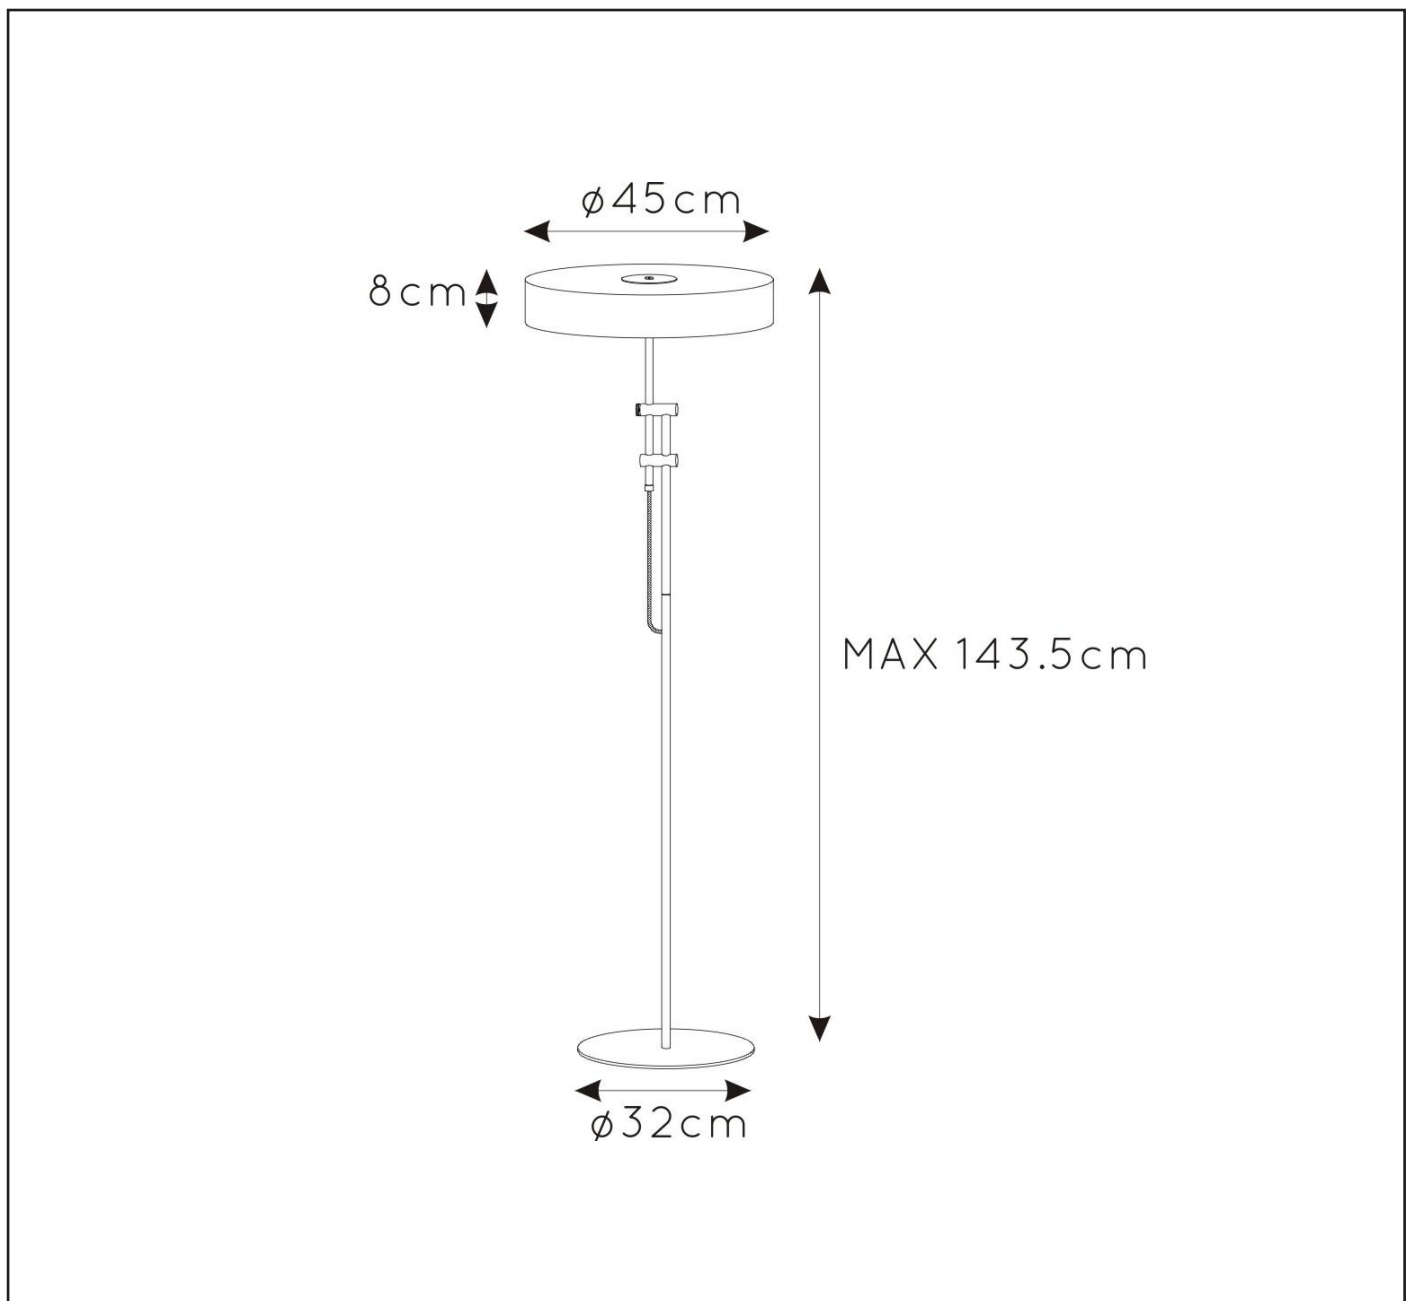

LUCIDE

TECHNICAL DRAWING & DIMENSIONS

GIADA

item number : 30770/02/02

EAN code : 5411212302571

For more specifications, dimensions please visit

www.lucide.com