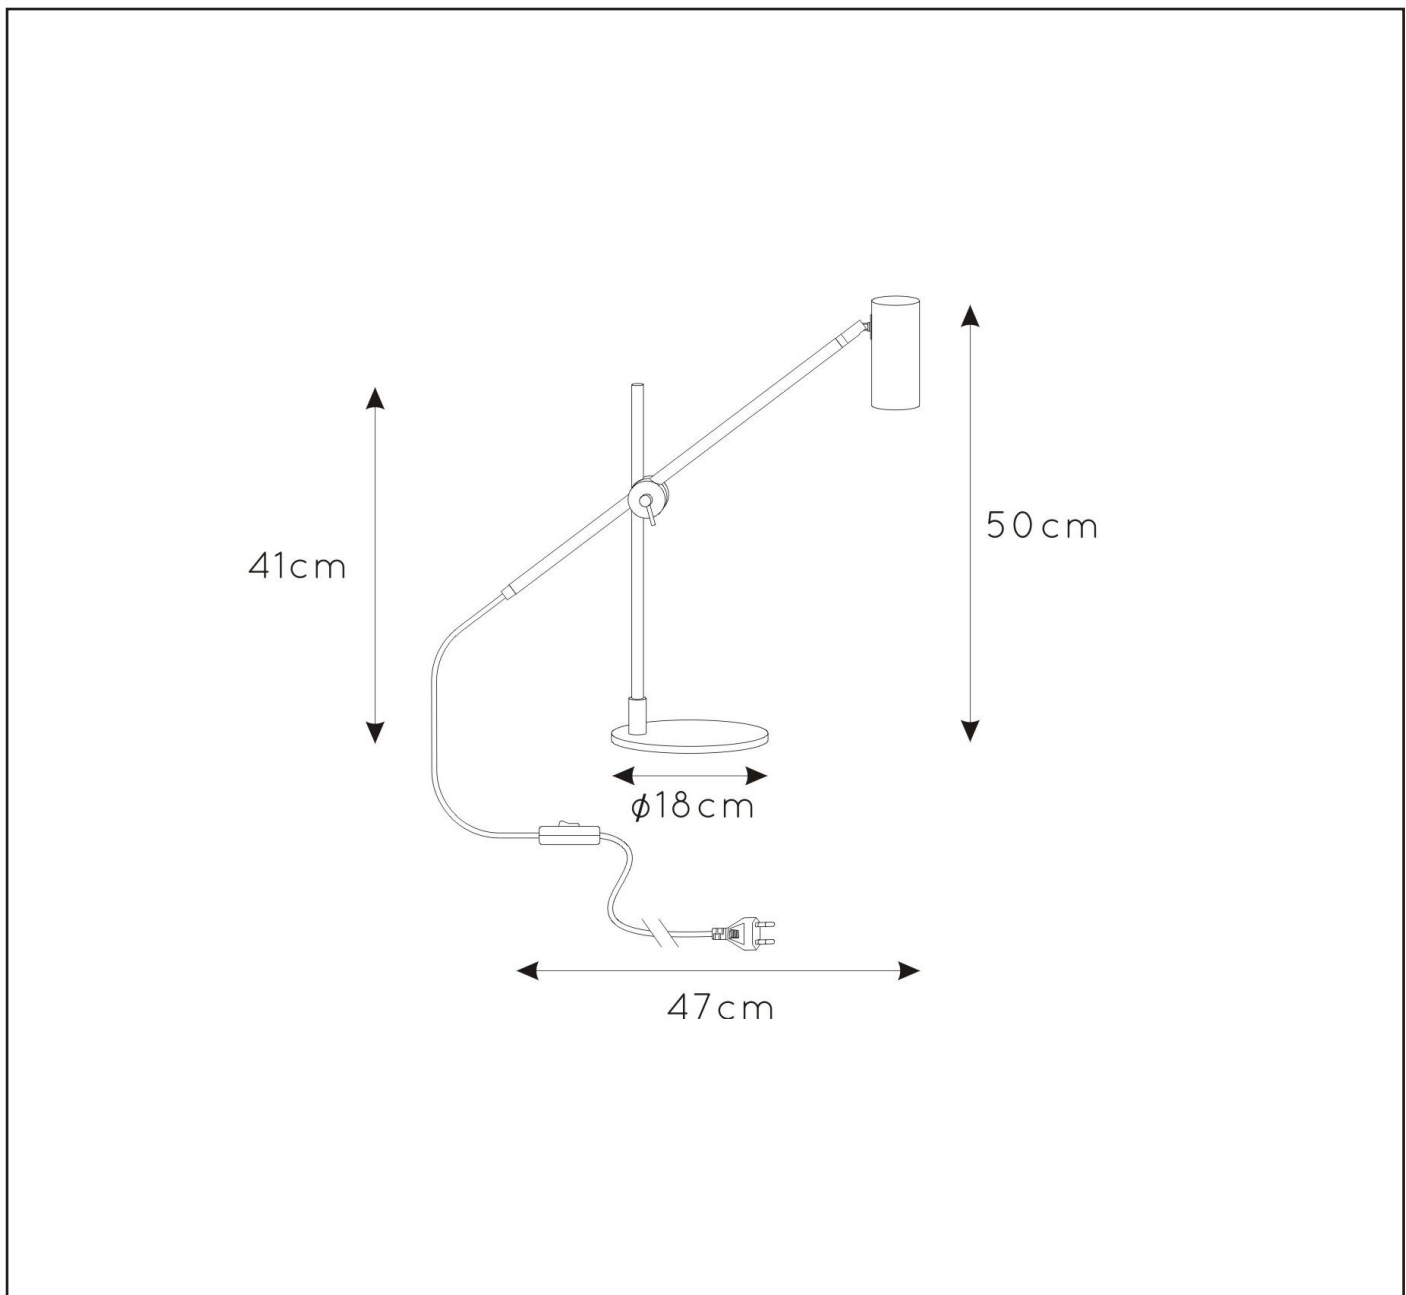

LUCIDE

RECOMMENDED LUCIDE LIGHT SOURCE

49009/05/30

Light source dimmable : Yes

Light source incl. : No

General

Dimensions LxWxH : 47 cm x 18 cm x 50 cm

Height minimum : 41 cm

Height maximum : 50 cm

Dimensions shade LxWxH : Ø 5.5 cm x 12 cm

Main material : Steel

Ceiling rose material : -

Color : Matt black with gold head/swing

Style : Modern

Shape : As shown

Weight : 1.9 kg

Warranty : 2 years

Product specifications

Dimmable : No

Light direction : No

Adjustable in height : Yes

Directional : Yes

Cable : Yes, Cable on product

Cable length : 200cm

Bulb type & maximum wattage: LED GU10
max.5W

For more specifications of this product please visit

www.lucide.com

LUCIDE

TECHNICAL DRAWING & DIMENSIONS

PHILINE

item number : 30672/01/30

EAN code : 54112124202434