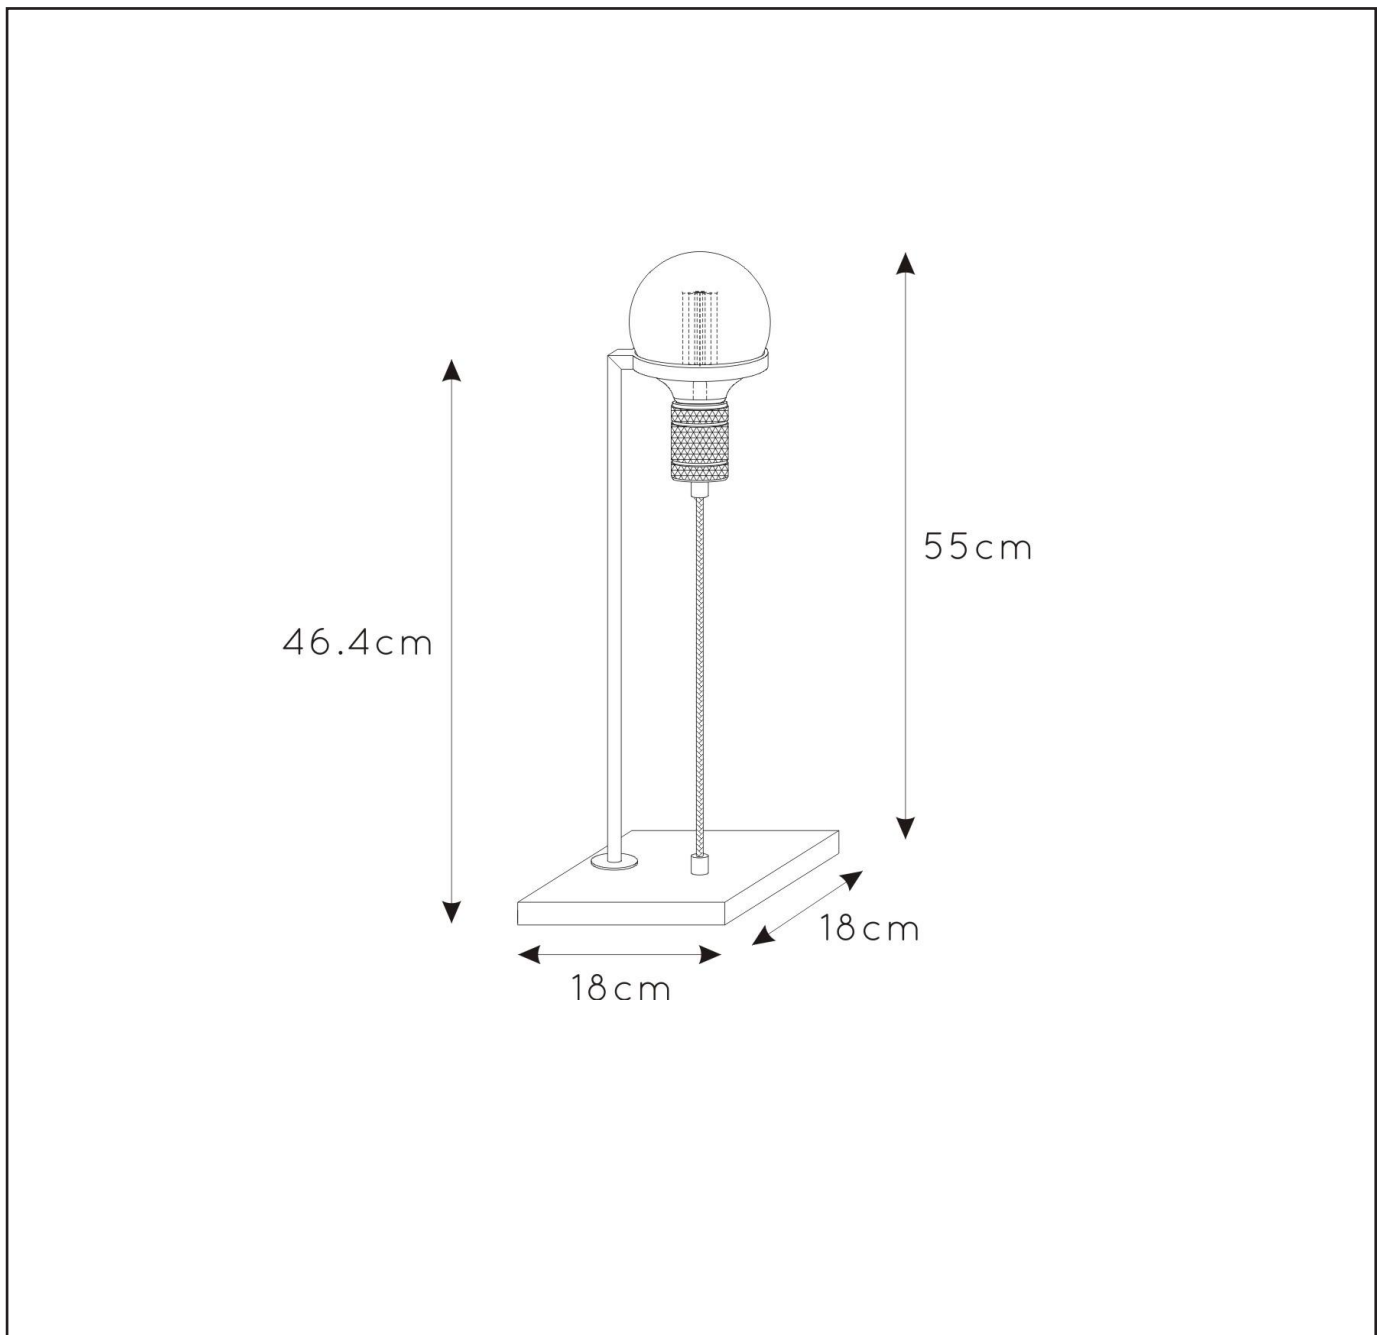

LUCIDE

RECOMMENDED
LUCIDE LIGHT
SOURCE

49033/05/65
Light source dimmable : Yes
Light source incl. : No

General

Dimensions LxWxH : 18cmx18cm x 55cm
Height minimum : cm
Height maximum : 55cm
Dimensions shade LxWxH :
Main material : Steel
Ceiling rose material : Steel
Color : Matt black with brass socket
Style : Modern
Shape : As shown
Weight : 2.0 kg
Warranty : 2 years

Product specifications

Dimmable : No
Light direction :
Adjustable in height : No
Directional : No
Cable : Yes, Cable on product
Cable length : 200cm
Sensor : Without Sensor
Control : On/off Switch In The Cord
IP-Class : 20
Electric class : 2
Light source including ? : No
Lamp socket : E27
Light source number : 1
Power requirements : 220-240V~50Hz
Bulb type & maximum wattage : E27 max.60W

For more specifications of this product please visit

www.lucide.com

LUCIDE

TECHNICAL DRAWING & DIMENSIONS

OTTELIEN

item number : 30571/01/30

EAN code : 5411212302588

For more specifications, dimensions please visit