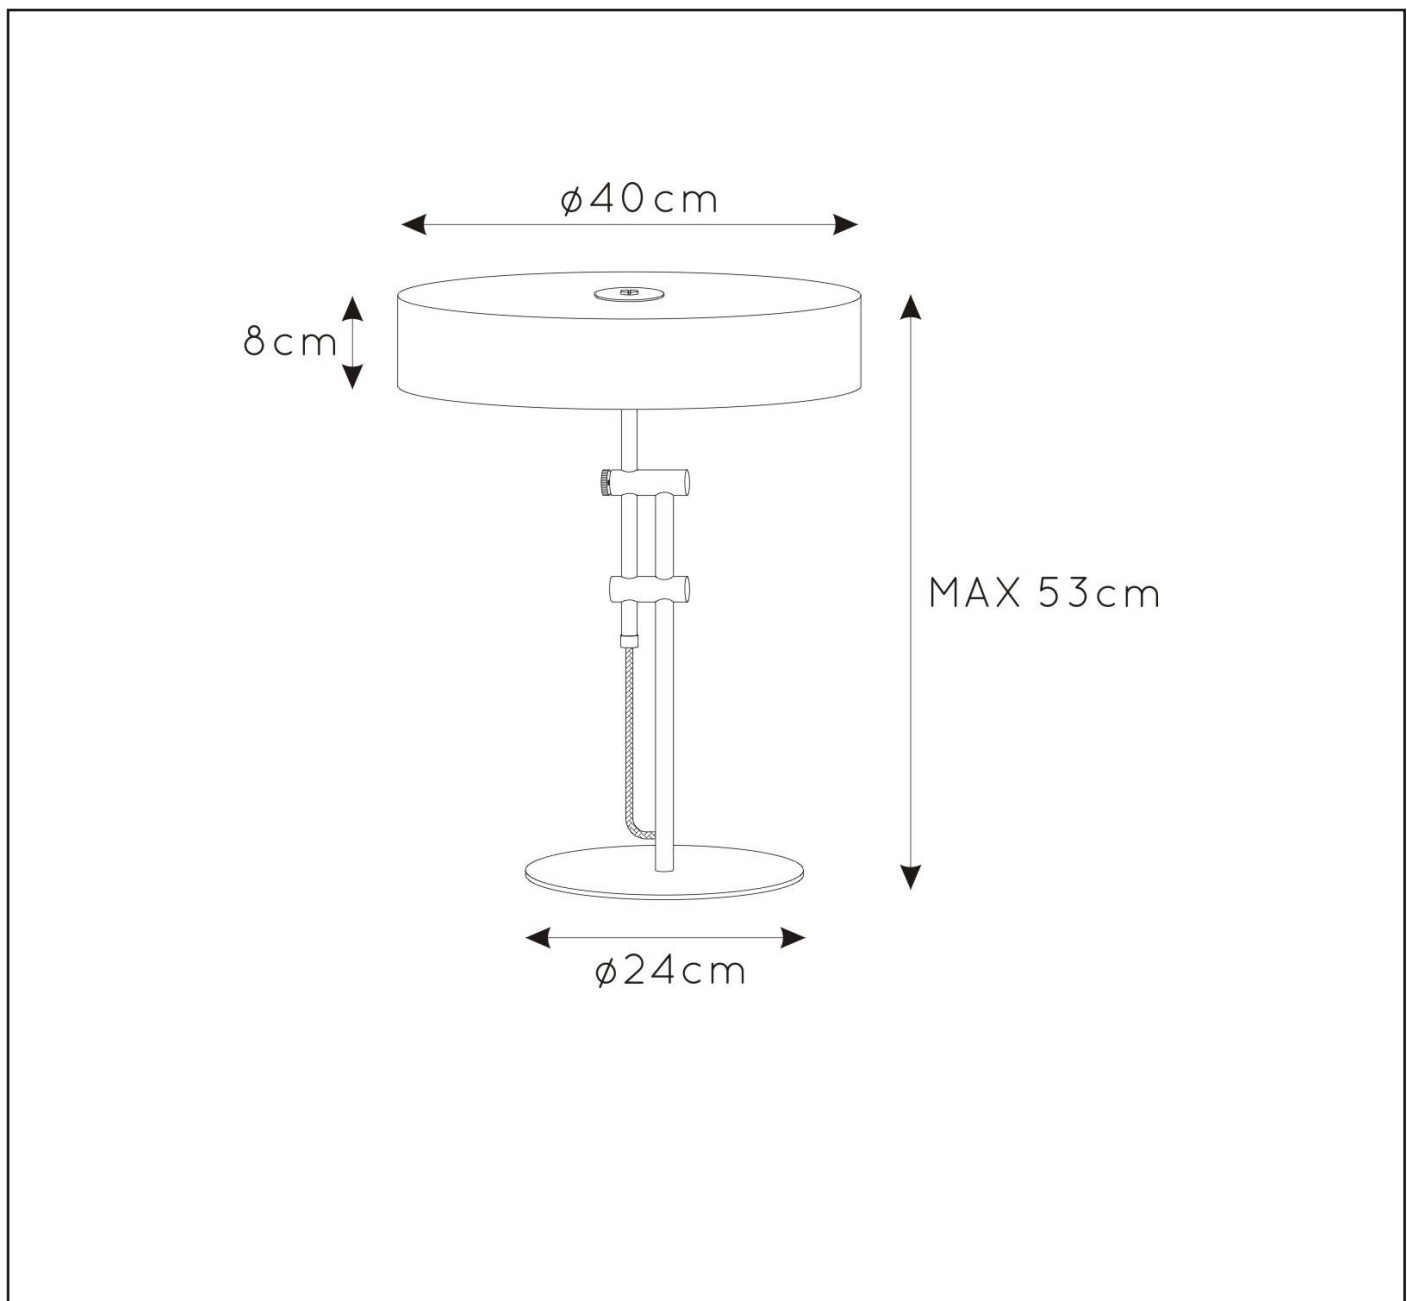

LUCIDE

RECOMMENDED
LUCIDE LIGHT
SOURCE

49042/05/62

Light source dimmable : Yes

Light source incl. : No

General

Dimensions LxWxH : Ø 40 cm x 53cm
 Height minimum : cm
 Height maximum : 53cm
 Dimensions shade LxWxH : Ø40cmx8cm
 Main material : Steel+aluminium
 Ceiling rose material : -
 Color : Matt black with satin gold shade
 Style : Modern
 Shape : As shown
 Weight : 3.2 kg
 Warranty : 2 years

Product specifications

Dimmable : No
 Light direction : No
 Adjustable in height : No
 Directional : No
 Cable : Yes, Cable on product
 Cable length : 200cm
 Sensor : Without Sensor
 Control : On/off Switch In The Cord
 IP-Class : 20
 Electric class : 2
 Light source including ? : No
 Lamp socket : E27
 Light source number : 2
 Power requirements : 220-240V~50Hz
 Bulb type & maximum wattage: E27 max.60W

For more specifications of this product please visit
www.lucide.com

LUCIDE

TECHNICAL DRAWING & DIMENSIONS

GIADA

item number : 30570/02/02

EAN code : 5411212302526

For more specifications, dimensions please visit