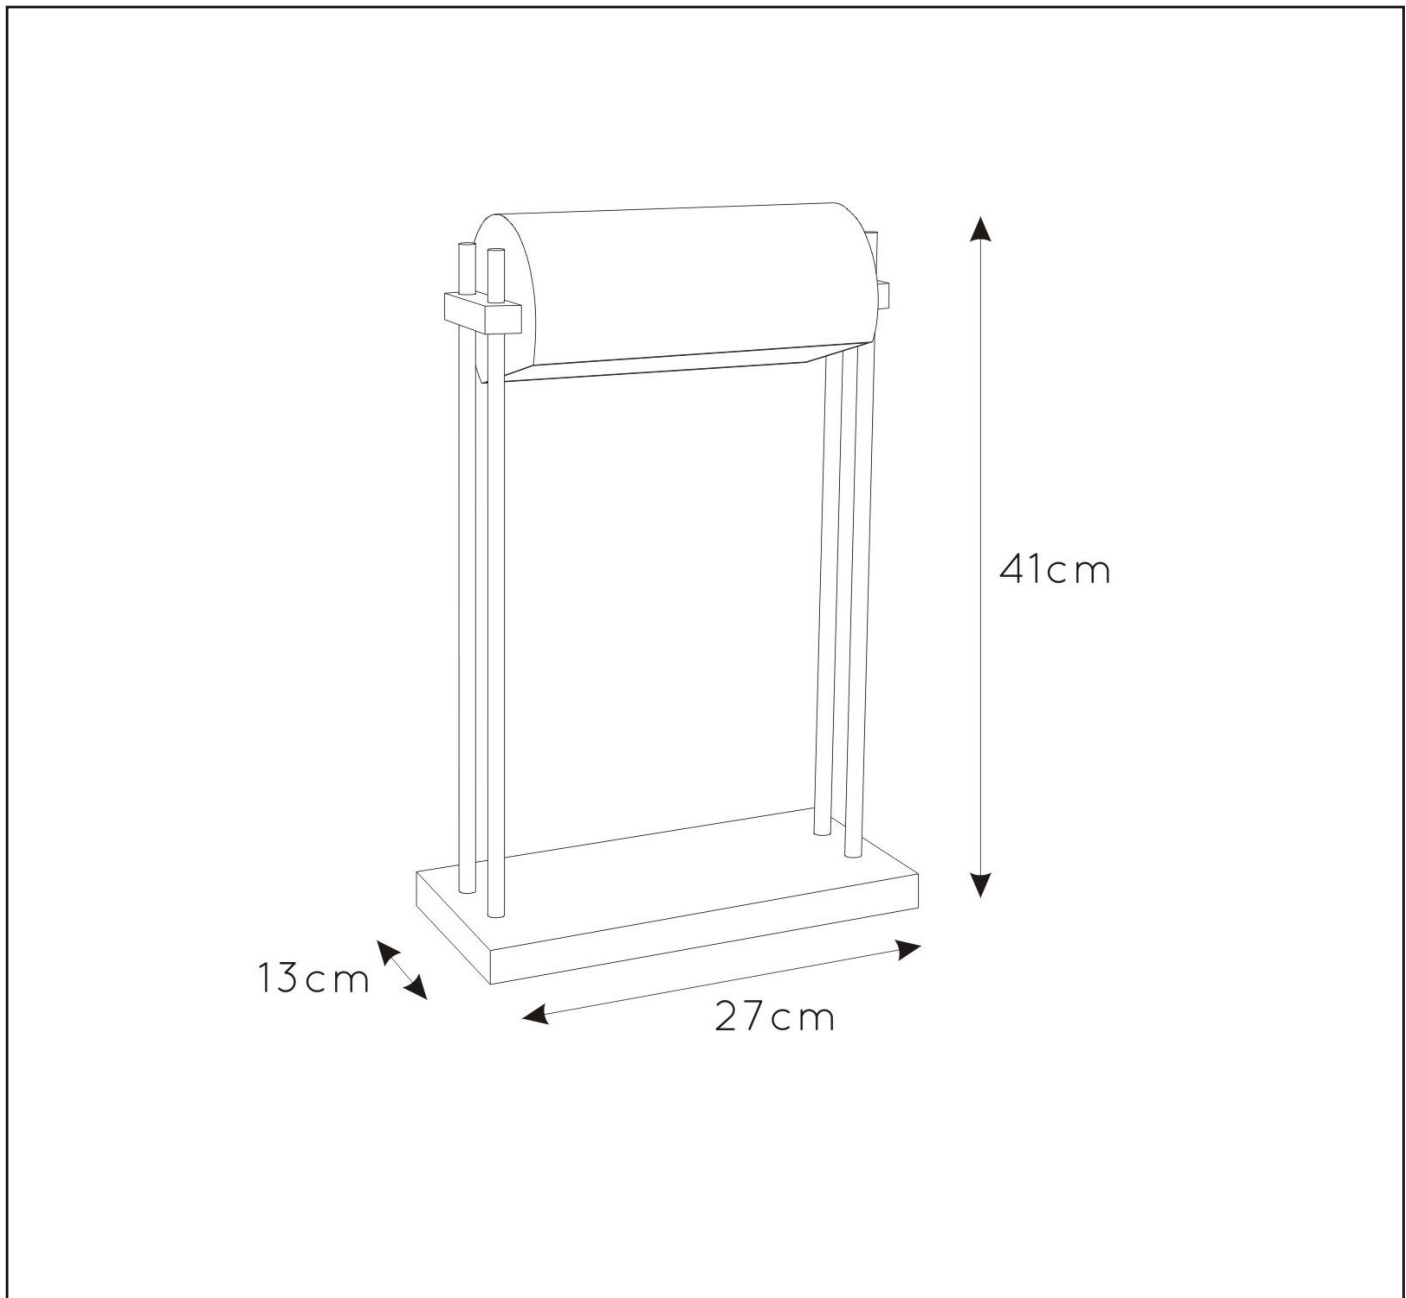

LUCIDE

**RECOMMENDED
LUCIDE LIGHT
SOURCE**

49042/05/62

Light source dimmable : Yes

Light source incl. : No

General

Dimensions LxWxH : 27 cm x 13 cm x 41 cm
 Height minimum : 41cm
 Height maximum : 41cm
 Dimensions shade LxWxH : 20.5cmx10cmx8.6cm
 Main material : Steel
 Ceiling rose material : -
 Color : Sandy matt black
 Style : Modern
 Shape : As shown
 Weight : 3.0 kg
 Warranty : 2 years

Product specifications

Dimmable : No
 Light direction : No
 Adjustable in height : No
 Directional : Yes
 Cable : Yes, Cable on product
 Cable length : 200cm
 Sensor : Without Sensor
 Control : On/off Switch In The Cord
 IP-Class : 20
 Electric class : 2
 Light source including ? : No
 Lamp socket : E27
 Light source number : 1
 Power requirements : 220-240V~50Hz
 Bulb type & maximum wattage: E27 max.60W

For more specifications of this product please visit

www.lucide.com

LUCIDE

TECHNICAL DRAWING & DIMENSIONS

ELIAS

item number : 30567/01/30

EAN code : 5411212302670

For more specifications, dimensions please visit