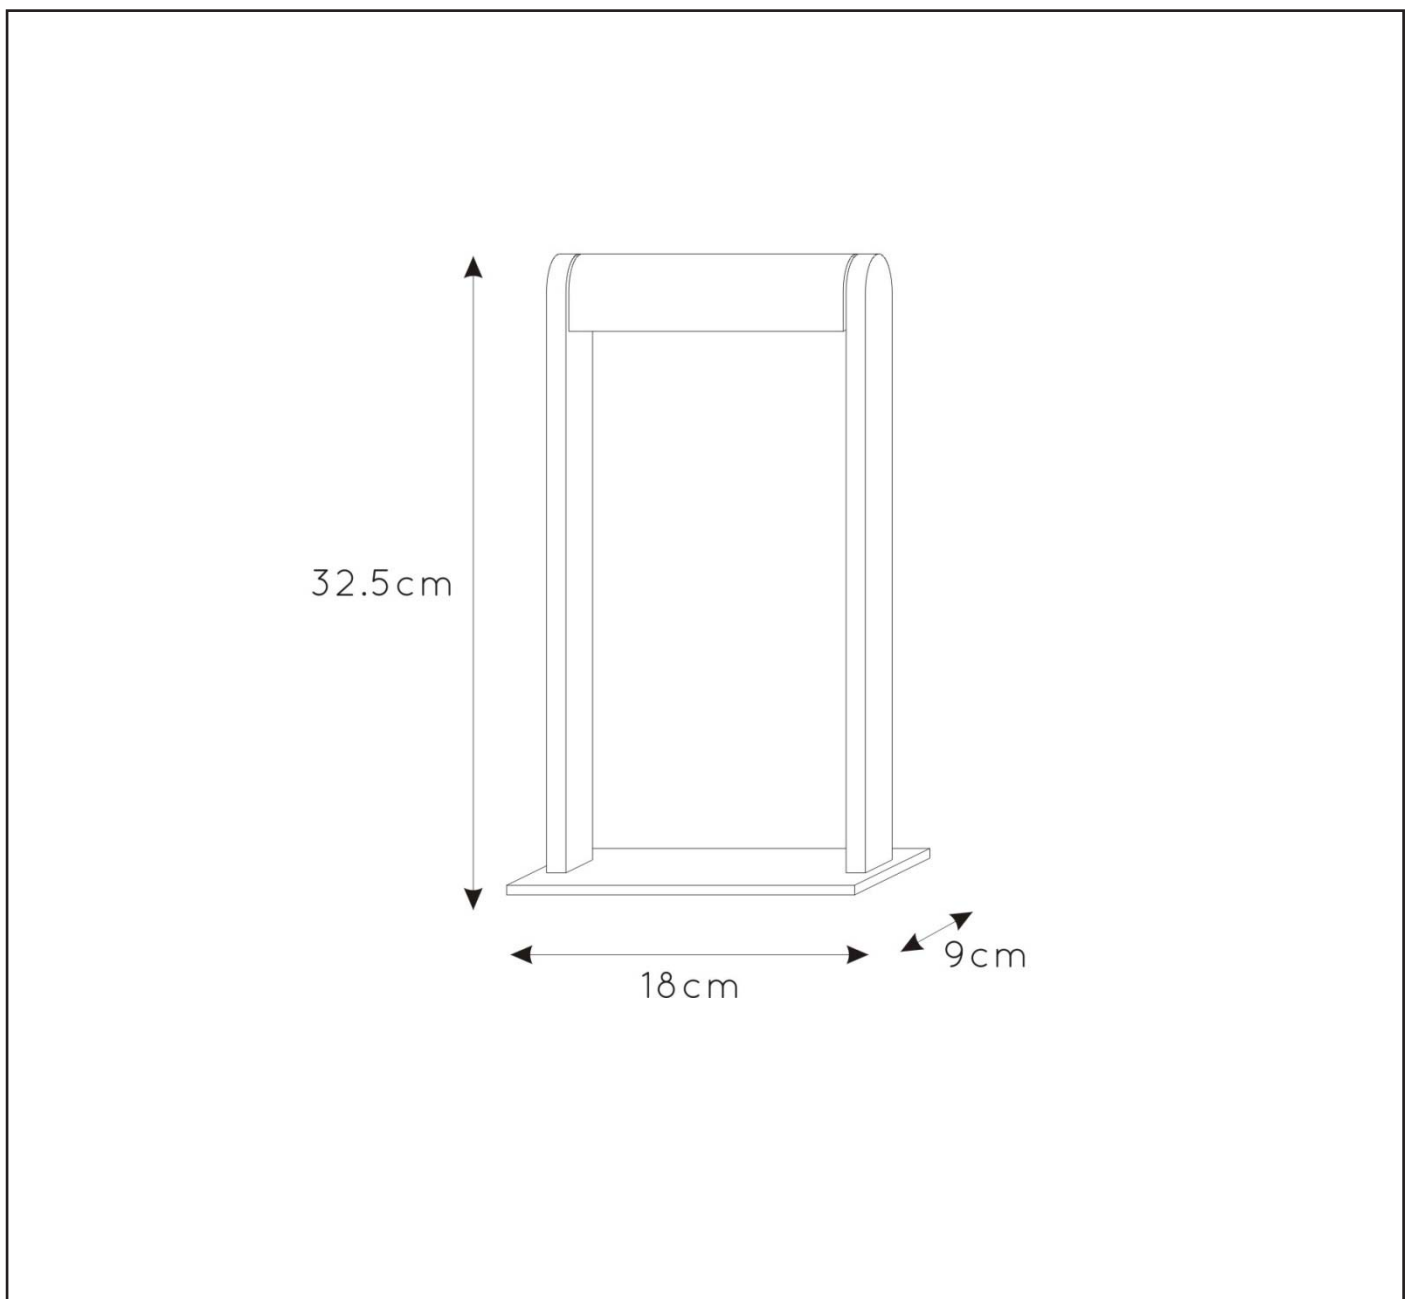

LUCIDE

**RECOMMENDED
LUCIDE LIGHT
SOURCE**

49026/03/31

Light source dimmable : Yes
Light source incl. : No

General

Dimensions LxWxH : 18cm x 9 cm x 32.5 cm
Height minimum : -
Height maximum : cm
Dimensions shade LxWxH : cm x cm x cm
Main material : Steel
Ceiling rose material : -
Color : Satin brass+black/ Coffee+black
Style : Modern
Shape : As shown
Weight : 1.3kg
Warranty : 2 years

Product specifications

Dimmable : Yes
Light direction : Around (Head)
Adjustable in height : -
Directional : -
Cable : Yes, Cable on product
Cable length : 200cm
Sensor : Without Sensor
Control : 3 Step touch dimmable
IP-Class : 20
Electric class : 2
Light source including ? : No
Lamp socket : G9
Light source number : 1
Power requirements : 220-240V~50Hz
Bulb type & maximum wattage:G9 LED max.5W

For more specifications of this product please visit

www.lucide.com

LUCIDE

TECHNICAL DRAWING & DIMENSIONS

LORAS

Itemnumber :30500/01/02

EAN code : 5411212302700

Itemnumber :30500/01/96

EAN code : 5411212302717

For more specifications, dimensions please visit

www.lucide.com

LUCIDE

INSTALLATION DRAWING SPECIFICATIONS