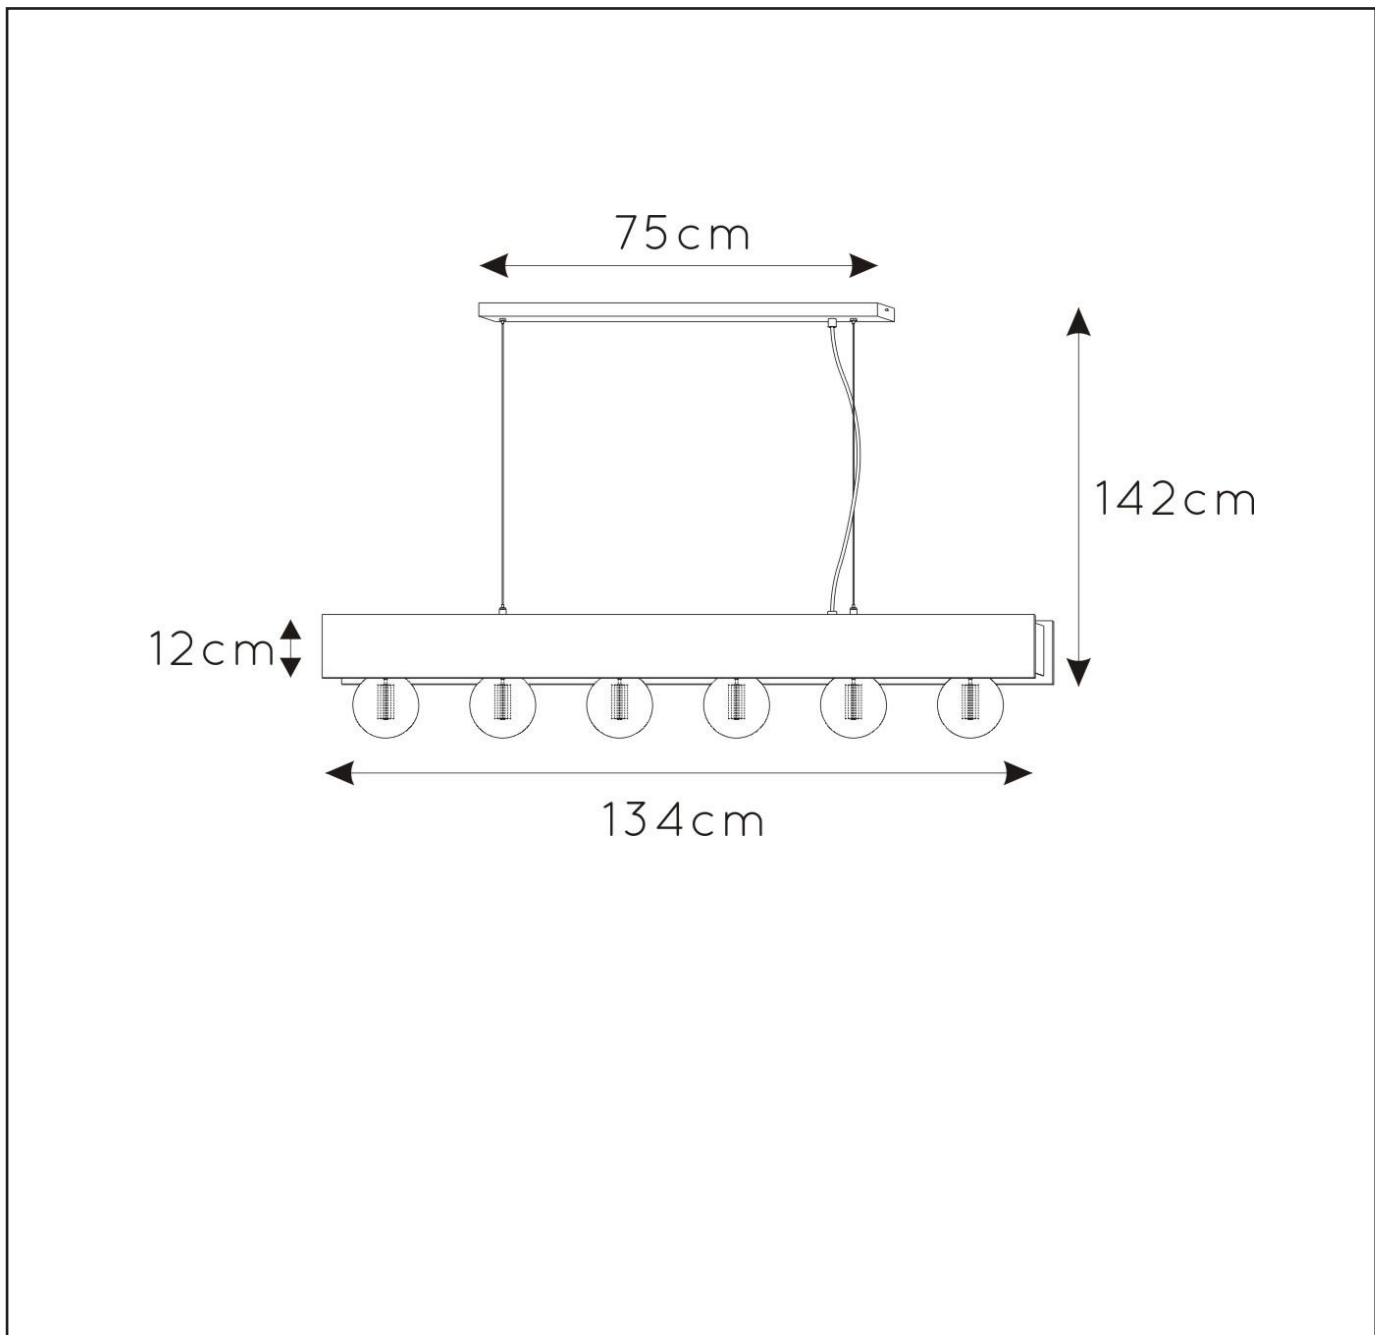

## General

Dimensions LxWxH : 134 cm x 7 cm x 142 cm  
Height minimum : 12 cm  
Height maximum : 130 cm  
Dimensions shade LxWxH : 134 cm x 7 cm x 12 cm  
Main material : Steel  
Ceiling rose material : Steel  
Color : Sandy matt black  
Style : Modern  
Shape : As shown  
Weight : 6.5 kg  
Warranty : 2 years

## Product specifications

Dimmable : No  
Light direction : Down  
Adjustable in height : No  
Directional : No  
Cable : Yes, Cable on product  
Cable length : 130cm  
Sensor : Without Sensor  
Control: Light Switch Control  
IP-Class : 20  
Electric class : 1  
Light source including ? : No  
Lamp socket : E27  
Light source number : 6  
Power requirements : 220-240V~50Hz  
Bulb type & maximum wattage : E27 max.60W

For more specifications of this product please visit

[www.lucide.com](http://www.lucide.com)

LUCIDE

TECHNICAL DRAWING & DIMENSIONS

SURTUS

item number : 30474/06/30

EAN code : 5411212302410

For more specifications, dimensions please visit