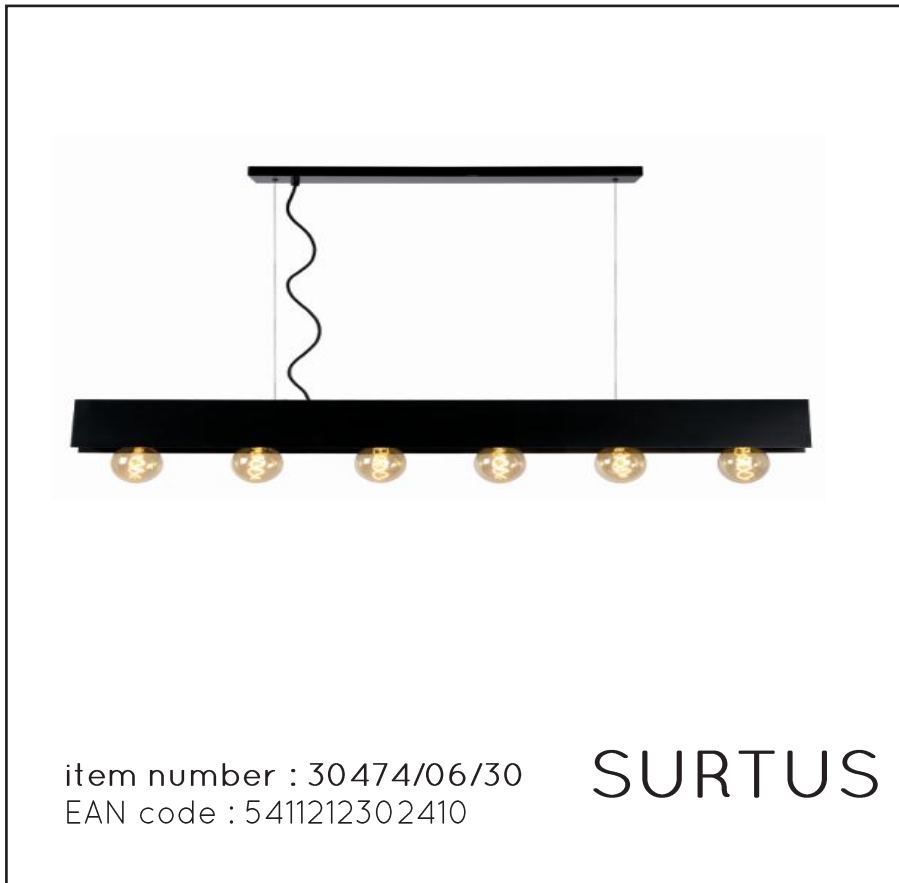

LUCIDE

RECOMMENDED  
LUCIDE LIGHT  
SOURCE

49032/05/62  
Light source dimmable : Yes  
Light source incl. : No

## General

Dimensions LxWxH : 134 cm x 7 cm x 142 cm  
Height minimum : 12 cm  
Height maximum : 130 cm  
Dimensions shade LxWxH : 134 cm x 7 cm x 12 cm  
Main material : Steel  
Ceiling rose material : Steel  
Color : Sandy matt black  
Style : Modern  
Shape : As shown  
Weight : 6.5 kg  
Warranty : 2 years

## Product specifications

Dimmable : No  
Light direction : Down  
Adjustable in height : No  
Directional : No  
Cable : Yes, Cable on product  
Cable length : 130cm  
Sensor : Without Sensor  
Control: Light Switch Control  
IP-Class : 20  
Electric class : 1  
Light source including ? : No  
Lamp socket : E27  
Light source number : 6  
Power requirements : 220-240V~50Hz  
Bulb type & maximum wattage : E27 max.60W

For more specifications of this product please visit

[www.lucide.com](http://www.lucide.com)

LUCIDE

TECHNICAL DRAWING & DIMENSIONS

SURTUS

item number : 30474/06/30

EAN code : 5411212302410

For more specifications, dimensions please visit