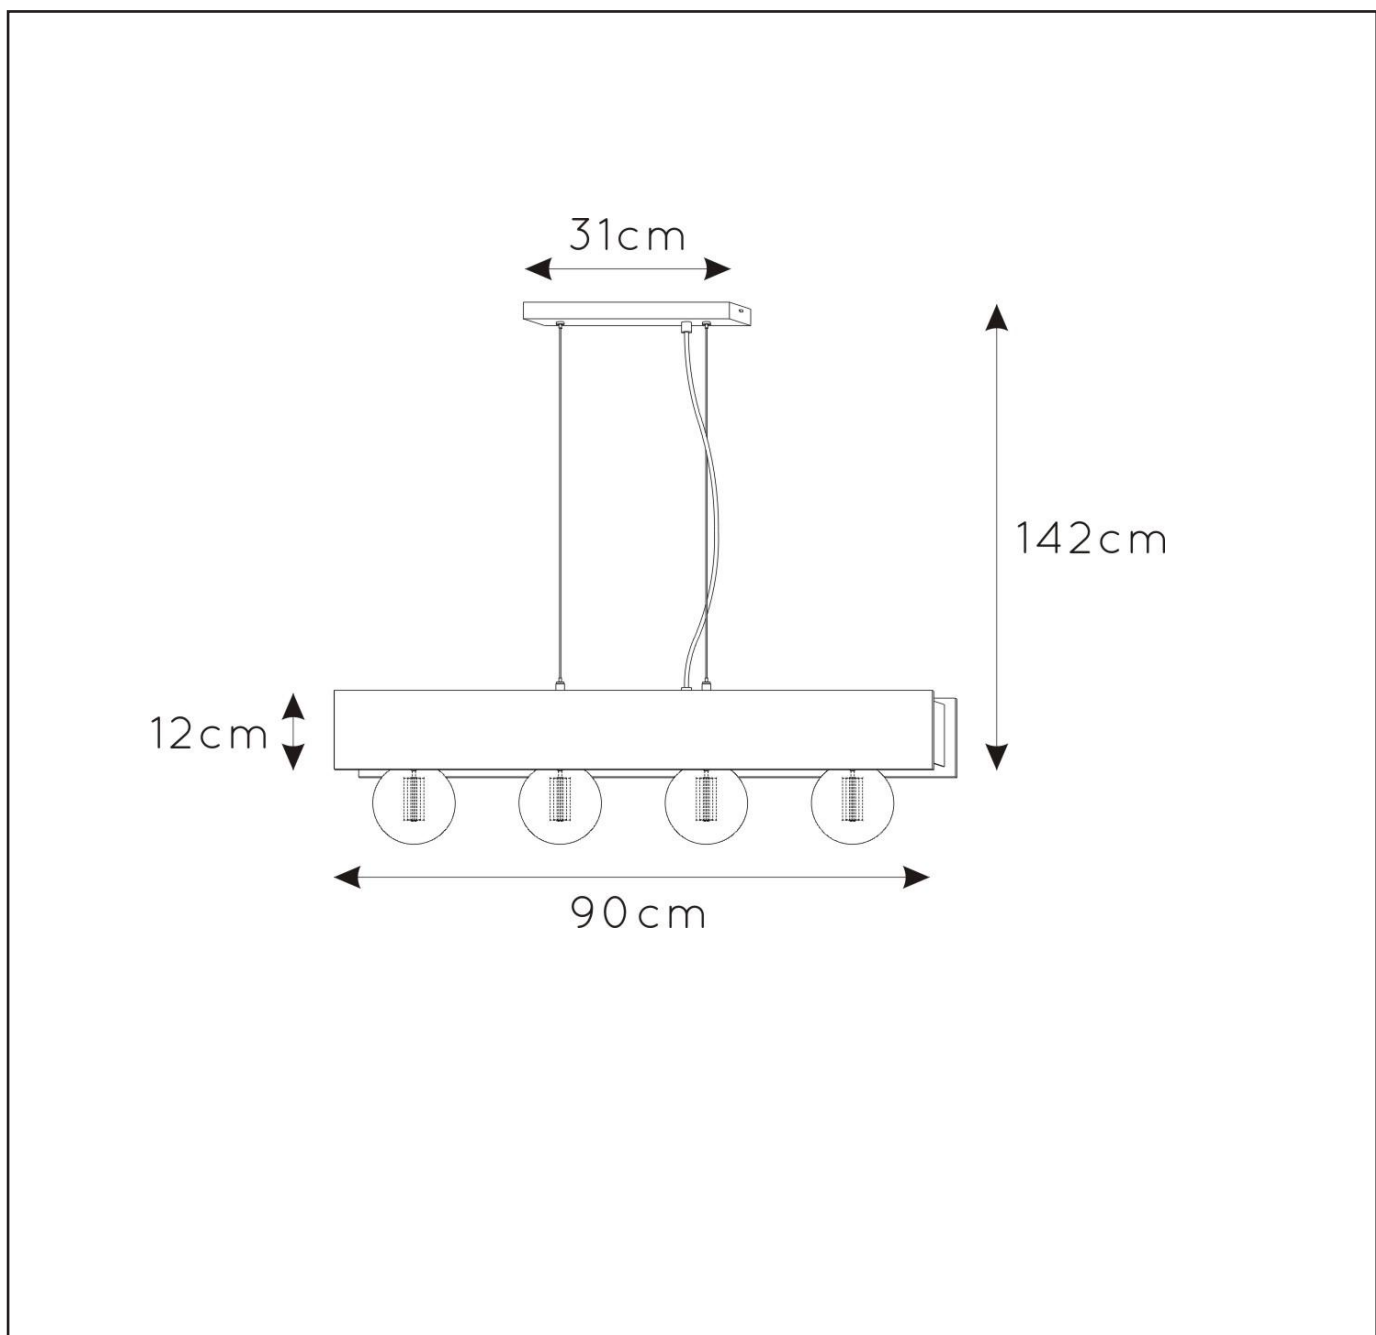

## General

Dimensions LxWxH : 90 cm x 7 cm x 142 cm  
Height minimum :  
Height maximum : 142 cm  
Dimensions shade LxWxH : 90 cm x 7 cm x 12 cm  
Main material : Steel  
Ceiling rose material : Steel  
Color : Sandy matt black  
Style : Modern  
Shape : As shown  
Weight : 4.1 kg  
Warranty : 2 years

## Product specifications

Dimmable : No  
Light direction : Down  
Adjustable in height : No  
Directional : No  
Cable : Yes, Cable on product  
Cable length : 130cm  
Sensor : Without Sensor  
Control: Light Switch Control  
IP-Class : 20  
Electric class : 1  
Light source including ? : No  
Lamp socket : E27  
Light source number : 4  
Power requirements : 220-240V~50Hz  
Bulb type & maximum wattage : E27 max.60W

For more specifications of this product please visit

[www.lucide.com](http://www.lucide.com)

LUCIDE

TECHNICAL DRAWING & DIMENSIONS

SURTUS

item number : 30474/04/30

EAN code : 5411212302397

For more specifications, dimensions please visit