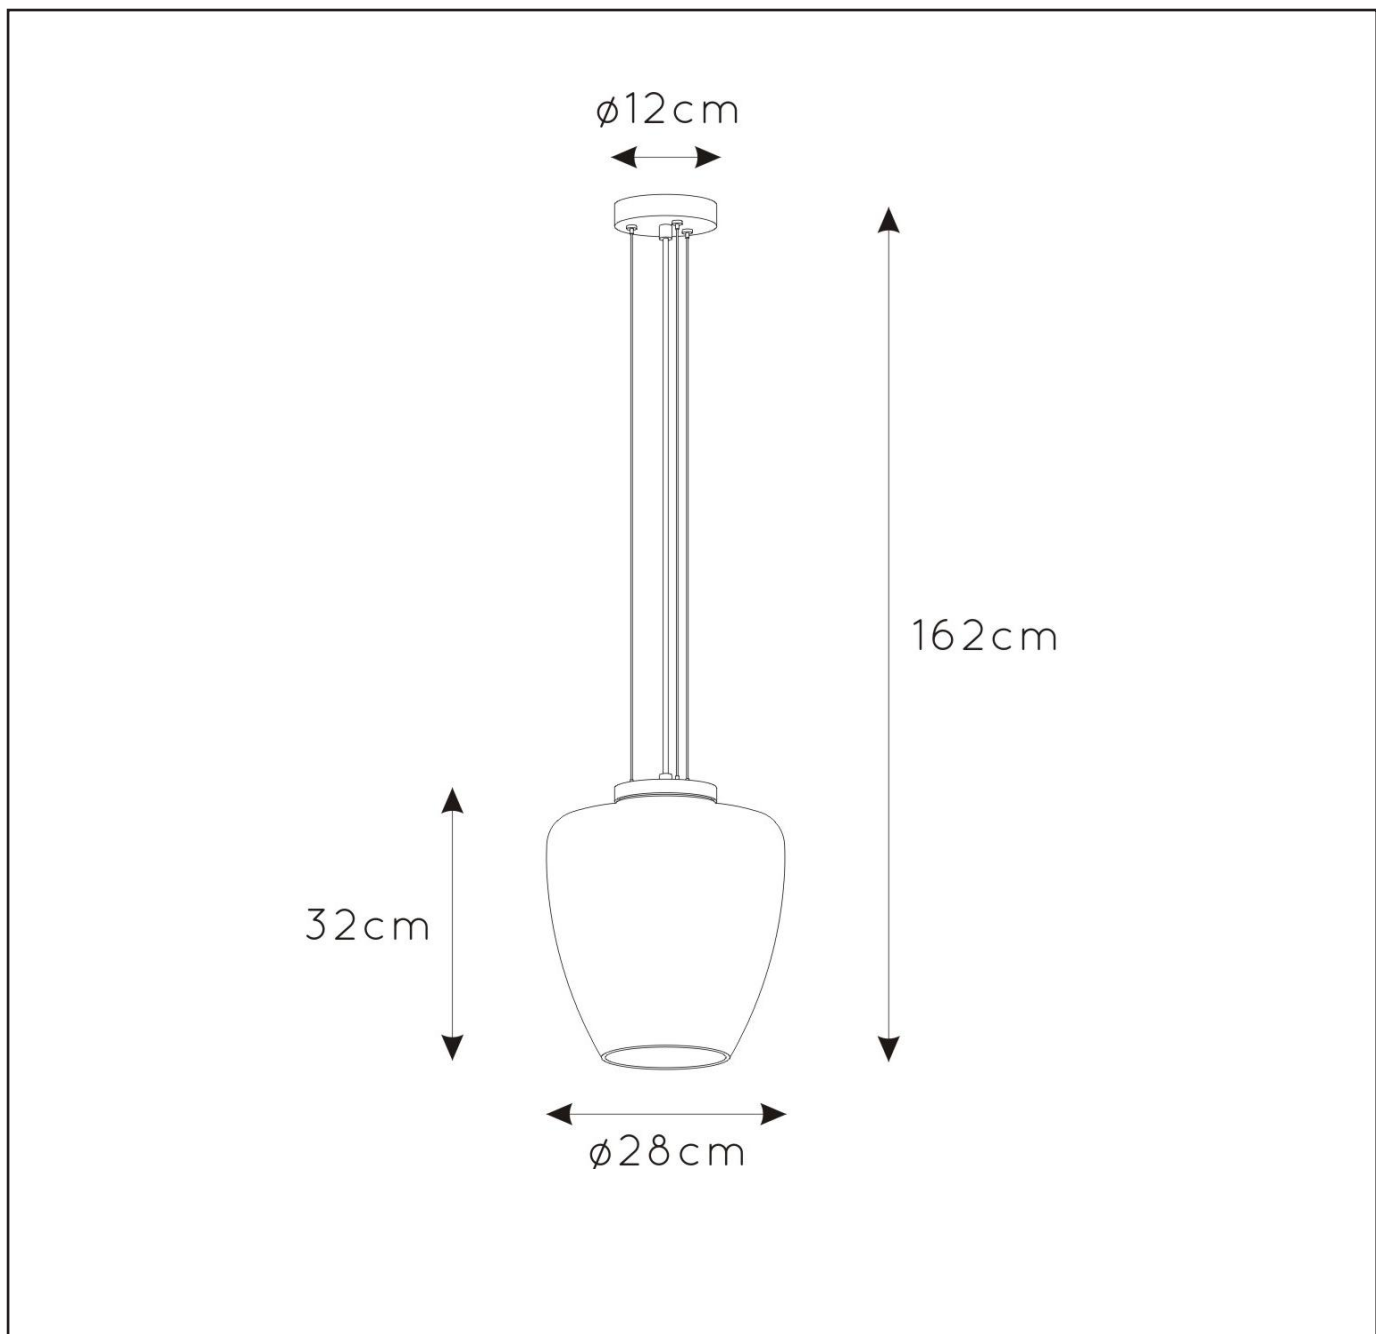

LUCIDE

RECOMMENDED
LUCIDE LIGHT
SOURCE

49032/05/62
Light source dimmable : Yes
Light source incl. : No

General

Dimensions LxWxH : Ø 28cm x 162cm
Height minimum : 32cm
Height maximum : 162 cm
Dimensions shade LxWxH : Ø 28cm x 32 cm
Main material : Steel+glass
Ceiling rose material : Steel+glass
Color : Santin gold+amber glass
Matt black+smoked glass
Style : Modern
Shape : As shown
Weight : 1.2 kg
Warranty : 2 years

Product specifications

Dimmable : No
Light direction : Down
Adjustable in height : No
Directional : No
Cable : Yes,Cable on product
Cable length : 130cm
Sensor : Without Sensor
Control: Light Switch Control
IP-Class : 20
Electric class : 1
Light source including ? : No
Lamp socket : E27
Light source number : 1
Power requirements : 220-240V~50Hz
Bulb type & maximum wattage : E27 max.60W

For more specifications of this product please visit

www.lucide.com

LUCIDE

TECHNICAL DRAWING & DIMENSIONS

FLORIEN

item number : 30473/28/62
EAN code : 5411212302359
item number : 30473/28/65
EAN code : 5411212302366

For more specifications, dimensions please visit

www.lucide.com

LUCIDE

INSTALLATION DRAWING SPECIFICATIONS