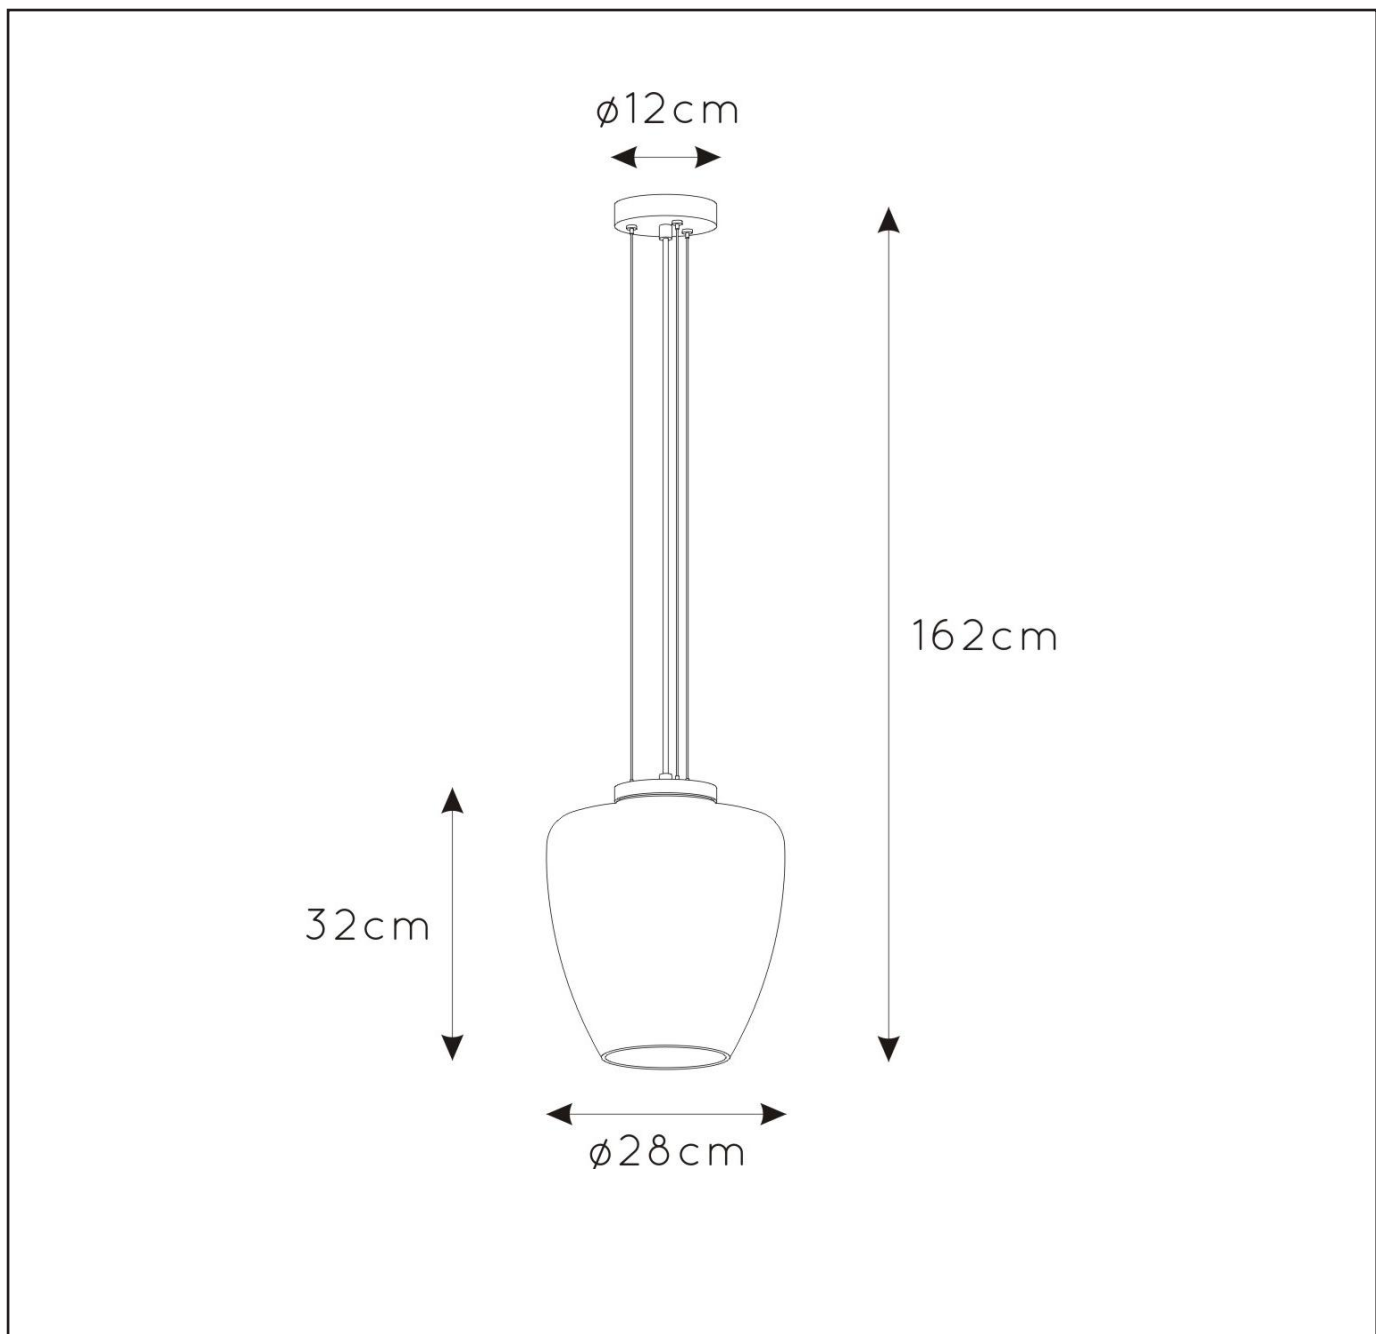

### General

Dimensions LxWxH : Ø 28cm x 162cm  
 Height minimum : 32cm  
 Height maximum : 162 cm  
 Dimensions shade LxWxH : Ø 28cm x 32 cm  
 Main material : Steel+glass  
 Ceiling rose material : Steel+glass  
 Color : Santin gold+amber glass  
 Matt black+smoked glass  
 Style : Modern  
 Shape : As shown  
 Weight : 1.2 kg  
 Warranty : 2 years

### Product specifications

Dimmable : No  
 Light direction : Down  
 Adjustable in height : No  
 Directional : No  
 Cable : Yes, Cable on product  
 Cable length : 130cm  
 Sensor : Without Sensor  
 Control: Light Switch Control  
 IP-Class : 20  
 Electric class : 1  
 Light source including ? : No  
 Lamp socket : E27  
 Light source number : 1  
 Power requirements : 220-240V~50Hz  
 Bulb type & maximum wattage : E27 max.60W

For more specifications of this product please visit

[www.lucide.com](http://www.lucide.com)

LUCIDE

TECHNICAL DRAWING & DIMENSIONS

## FLORIEN

item number : 30473/28/62  
EAN code : 5411212302359  
item number : 30473/28/65  
EAN code : 5411212302366

For more specifications, dimensions please visit

[www.lucide.com](http://www.lucide.com)