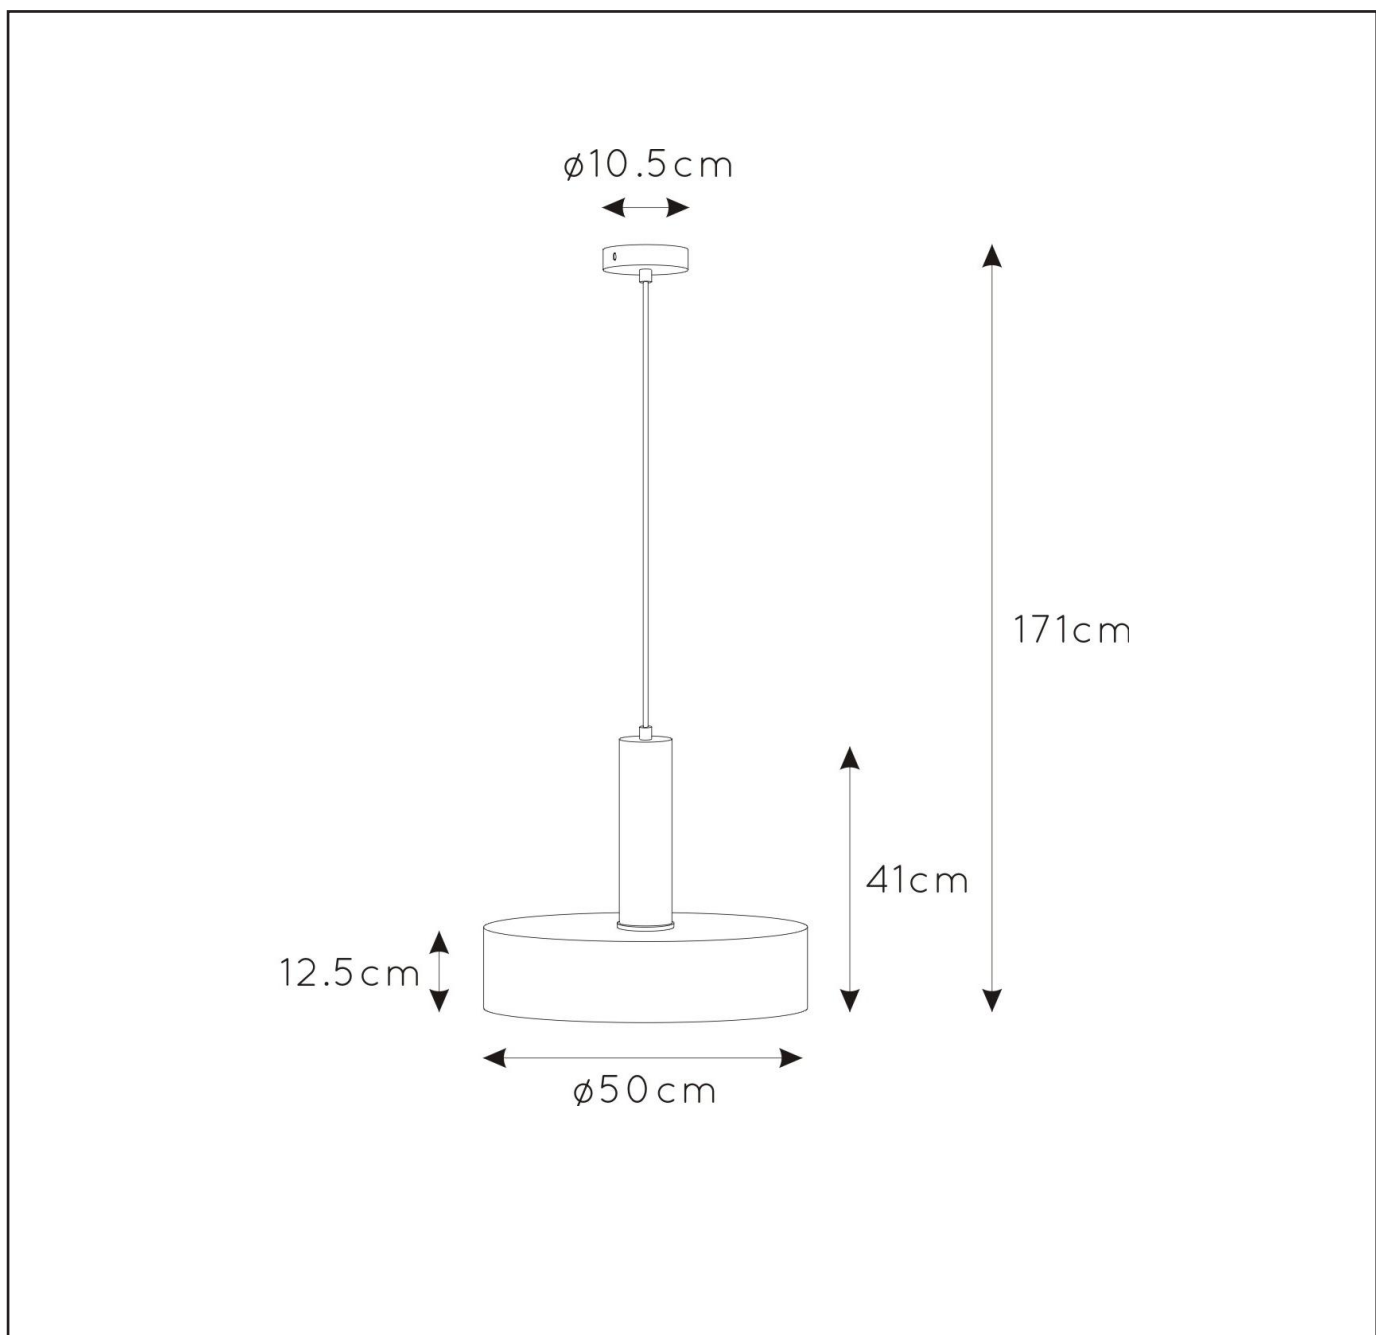

LUCIDE

RECOMMENDED
LUCIDE LIGHT
SOURCE

49032/05/65
Light source dimmable : Yes
Light source incl. : No

General

Dimensions LxWxH : Ø 50cm x 171 cm
Height minimum : 12.5 cm
Height maximum : 171 cm
Dimensions shade LxWxH : Ø 50cm x 12.5 cm
Main material : Steel+aluminium
Ceiling rose material : Steel
Color : Satin brass+matt black
Style : Modern
Shape : As shown
Weight : 2.5 kg
Warranty : 2 years

Product specifications

Dimmable : No
Light direction : Down
Adjustable in height : No
Directional : No
Cable : Yes,Cable on product
Cable length : 130cm
Sensor : Without Sensor
Control: Light Switch Control
IP-Class : 20
Electric class : 1
Light source including ? : No
Lamp socket : E27
Light source number : 1
Power requirements : 220-240V~50Hz
Bulb type & maximum wattage : E27 max.60W

For more specifications of this product please visit

www.lucide.com

LUCIDE

TECHNICAL DRAWING & DIMENSIONS

GIADA

item number : 30472/50/02

EAN code : 5411212302489

For more specifications, dimensions please visit