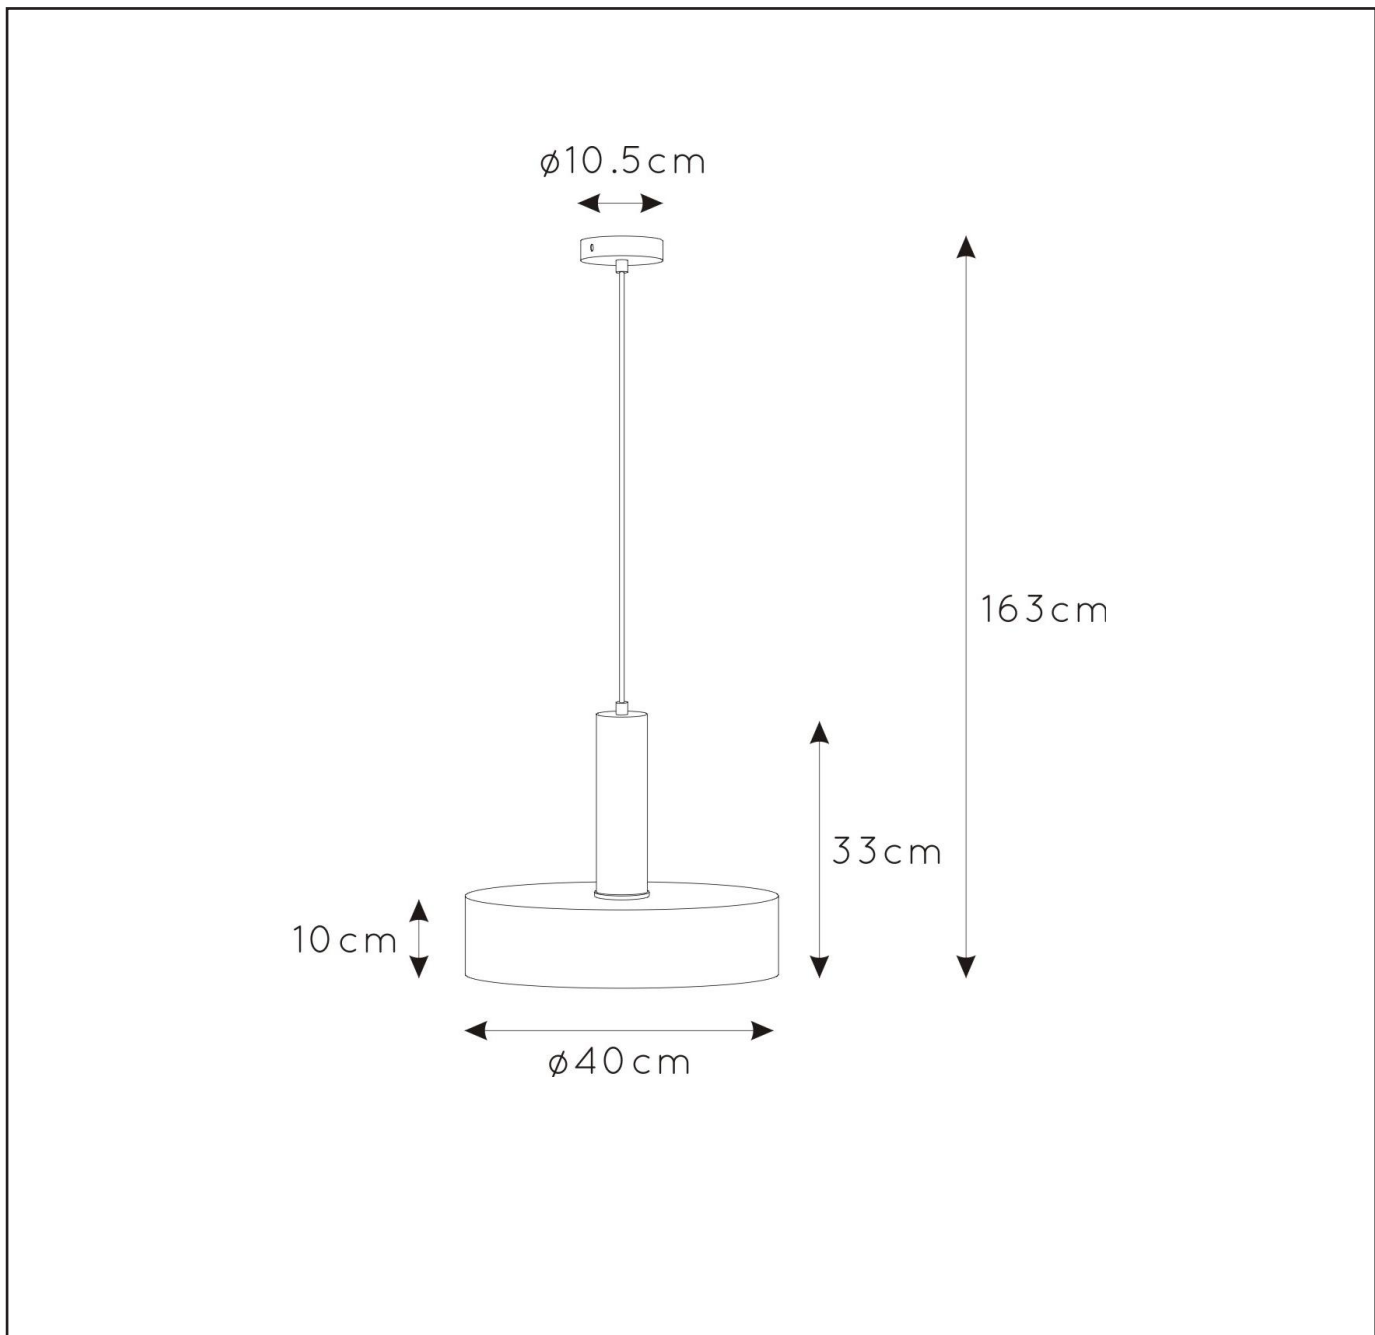

LUCIDE

RECOMMENDED
LUCIDE LIGHT
SOURCE

49032/05/65
Light source dimmable : Yes
Light source incl. : No

General

Dimensions LxWxH : Ø 40cm x 163cm
Height minimum : 10 cm
Height maximum : 163cm
Dimensions shade LxWxH : Ø 40cm x10 cm
Main material : Steel+aluminium
Ceiling rose material : Steel
Color : Satin brass+matt black
Style : Modern
Shape : As shown
Weight : 1.6 kg
Warranty : 2 years

Product specifications

Dimmable : No
Light direction : Down
Adjustable in height : No
Directional : No
Cable : Yes,Cable on product
Cable length : 130cm
Sensor : Without Sensor
Control: Light Switch Control
IP-Class : 20
Electric class : 1
Light source including ? : No
Lamp socket : E27
Light source number : 1
Power requirements : 220-240V~50Hz
Bulb type & maximum wattage : E27 max.60W

For more specifications of this product please visit

www.lucide.com

LUCIDE

TECHNICAL DRAWING & DIMENSIONS

GIADA

item number : 30472/40/02

EAN code : 5411212302472

For more specifications, dimensions please visit