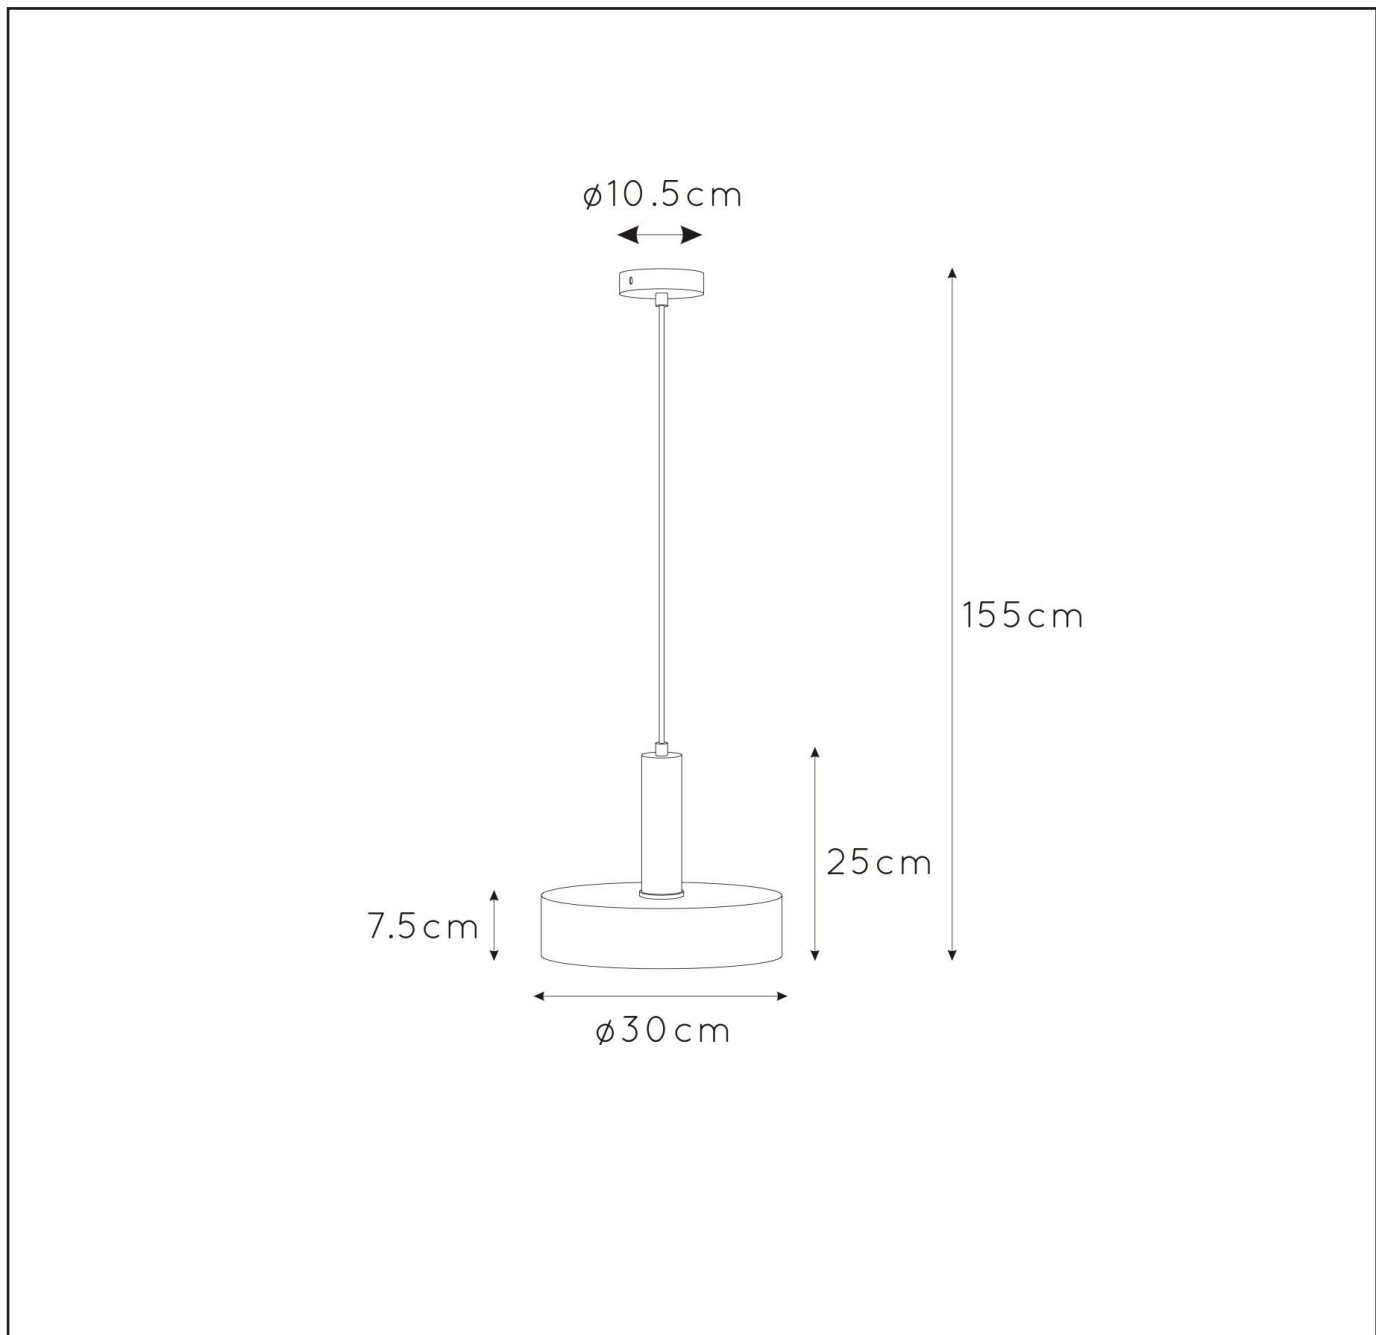

## General

Dimensions LxWxH : Ø 30cm x 155 cm  
Height minimum : 7.5 cm  
Height maximum : 155 cm  
Dimensions shade LxWxH : Ø 30cm x 7.5 cm  
Main material : Steel+aluminium  
Ceiling rose material : Steel  
Color : Satin brass+matt black  
Style : Modern  
Shape : As shown  
Weight : 1.1 kg  
Warranty : 2 years

## Product specifications

Dimmable : No  
Light direction : Down  
Adjustable in height : No  
Directional : No  
Cable : Yes, Cable on product  
Cable length : 130cm  
Sensor : Without Sensor  
Control: Light Switch Control  
IP-Class : 20  
Electric class : 1  
Light source including ? : No  
Lamp socket : E27  
Light source number : 1  
Power requirements : 220-240V~50Hz  
Bulb type & maximum wattage : E27 max.60W

For more specifications of this product please visit

[www.lucide.com](http://www.lucide.com)

LUCIDE

TECHNICAL DRAWING & DIMENSIONS

GIADA

item number : 30472/30/02

EAN code : 5411212302465

For more specifications, dimensions please visit

## INSTALLATION DRAWING SPECIFICATIONS