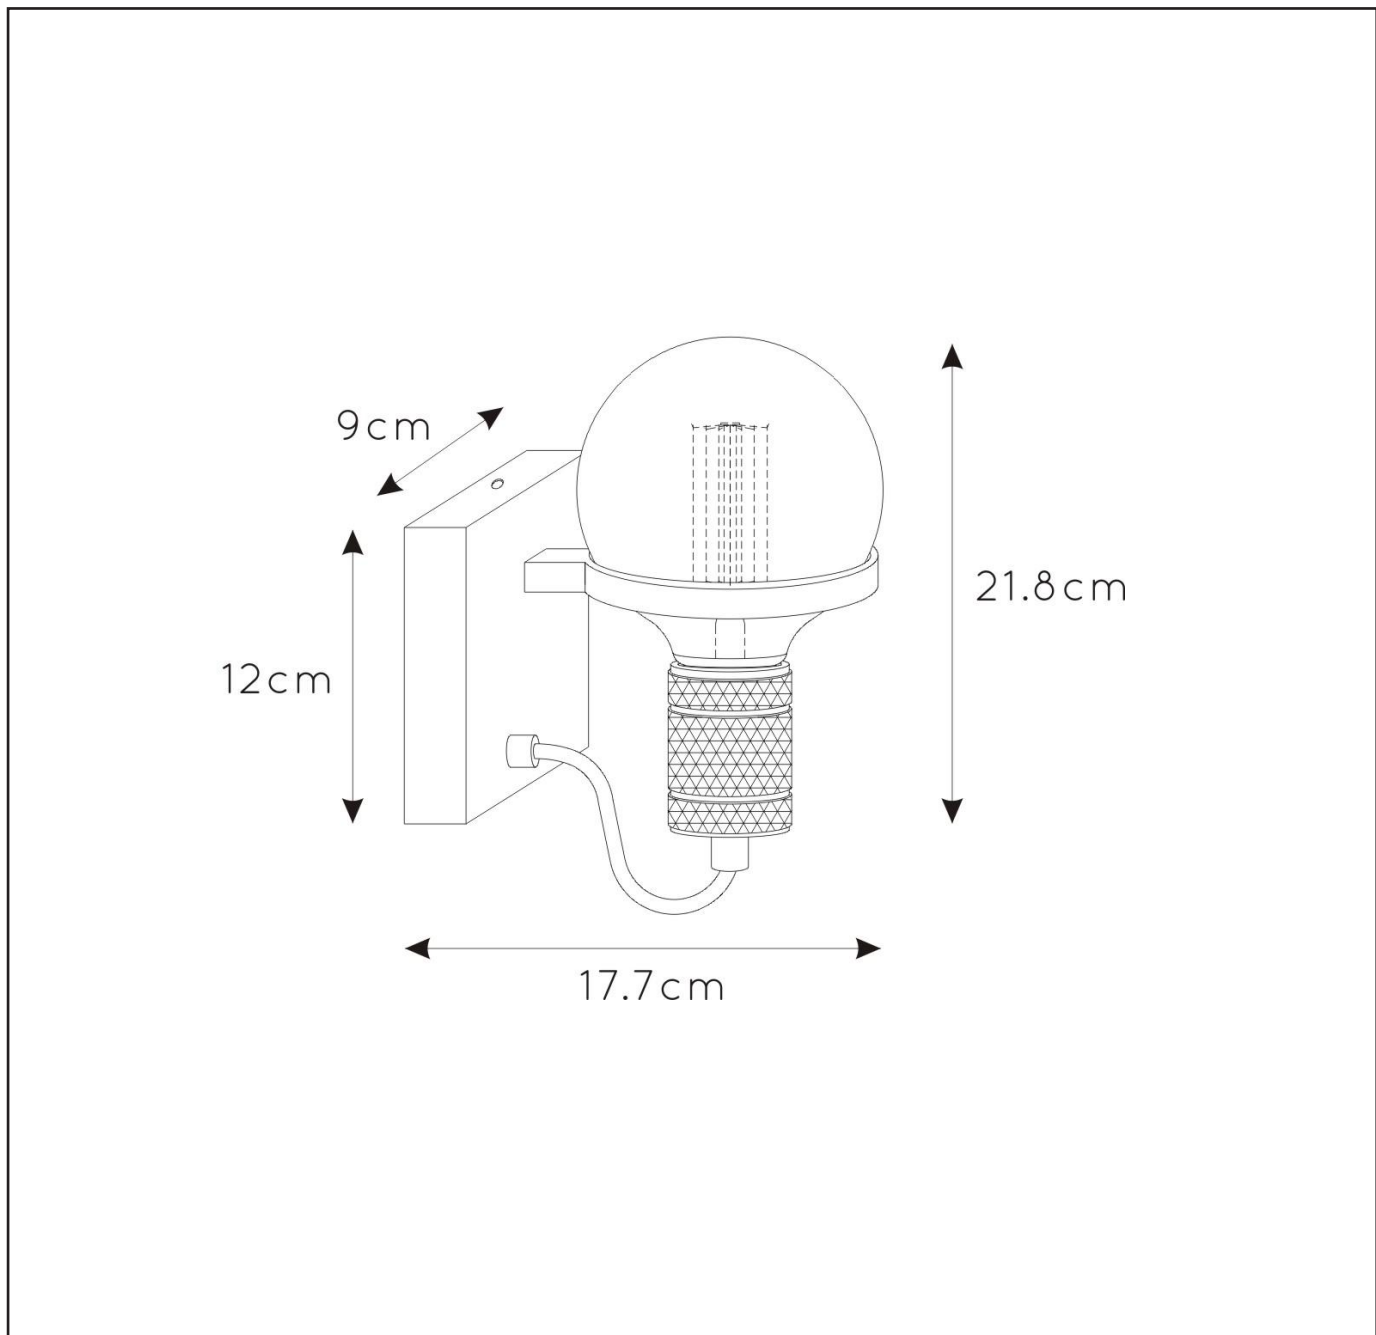

## General

Dimensions LxWxH : 17.7 cm x 12 cm x 21.8cm  
Height minimum : cm  
Height maximum : 21.8 cm  
Dimensions shade LxWxH : cm  
Main material : Steel  
Ceiling rose material : Steel  
Color : Matt black with brass socket  
Style : Modern  
Shape : As shown  
Weight : 0.4 kg  
Warranty : 2 years

## Product specifications

Dimmable : No  
Light direction :  
Adjustable in height : No  
Directional : No  
Cable : Yes, Cable on product  
Cable length : 20cm  
Sensor : Without Sensor  
Control: Light Switch Control  
IP-Class : 20  
Electric class : 1  
Light source including ? : No  
Lamp socket : E27  
Light source number : 1  
Power requirements : 220-240V~50Hz  
Bulb type & maximum wattage : E27 max.60W

For more specifications of this product please visit

[www.lucide.com](http://www.lucide.com)

LUCIDE

TECHNICAL DRAWING & DIMENSIONS

OTTELIEN

item number : 30271/01/30

EAN code : 5411212302458

For more specifications, dimensions please visit