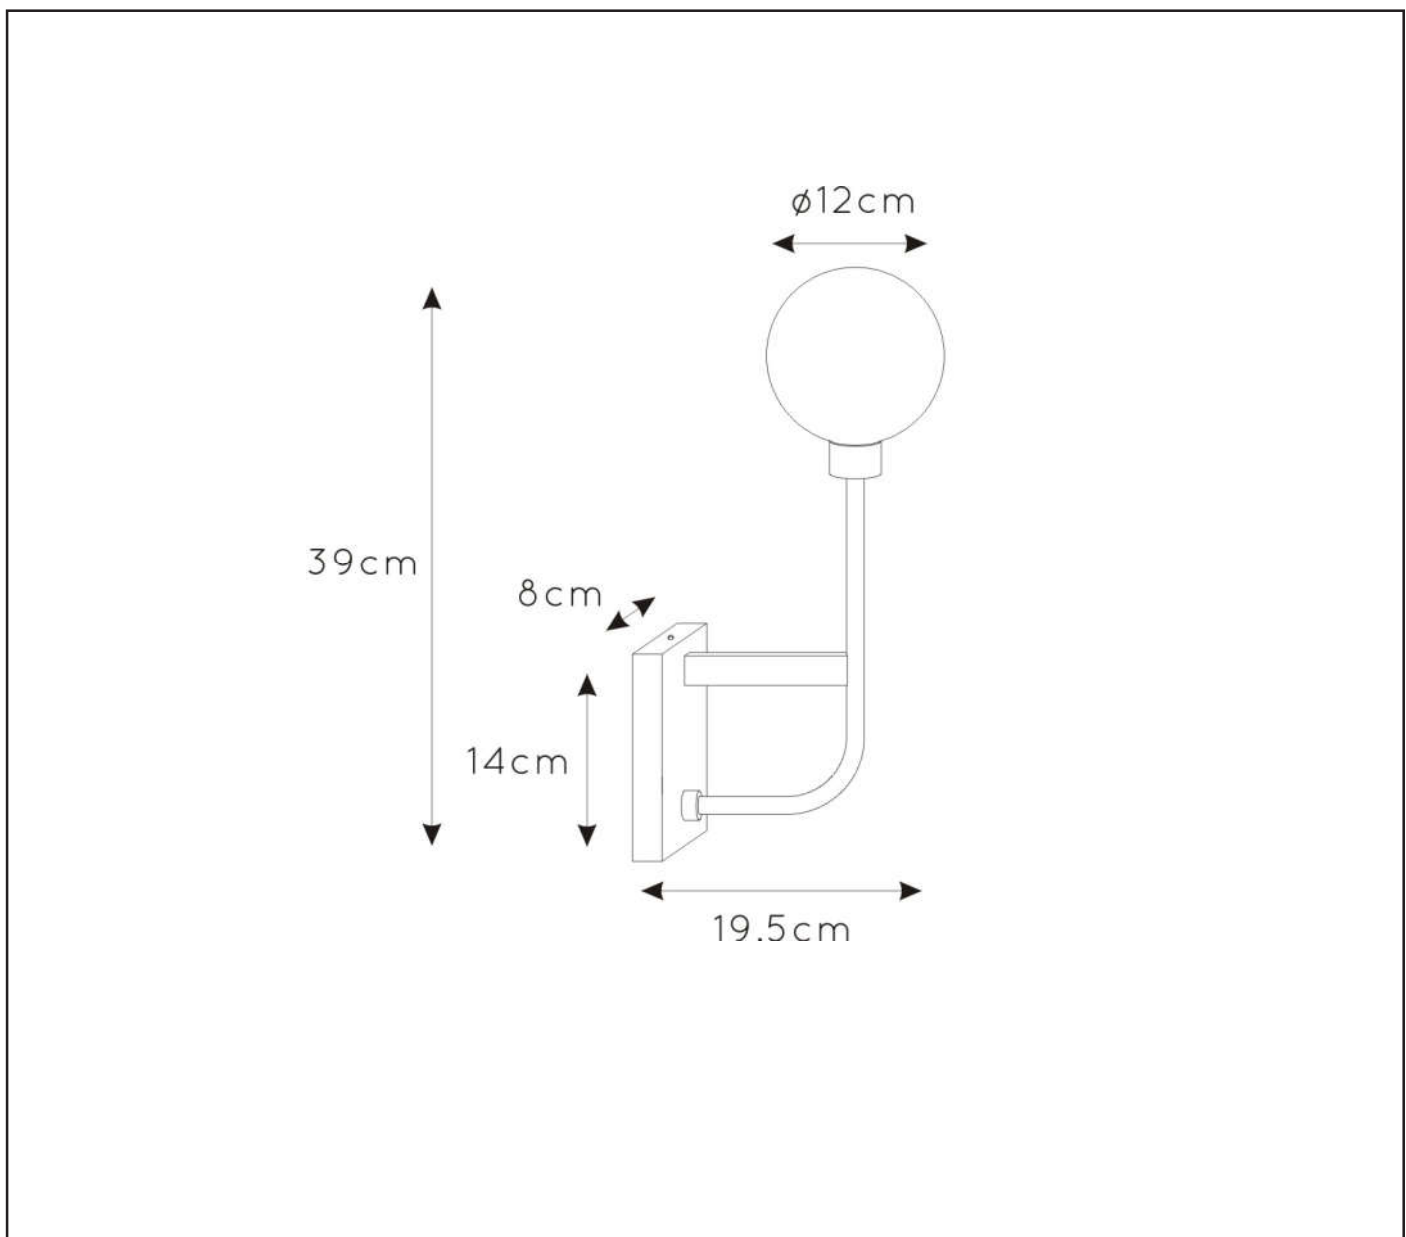

LUCIDE

TECHNICAL DRAWING & DIMENSIONS

## BEREND

Item number :30266/01/30

EAN code: 5411212302649

For more specifications, dimensions please visit  
[www.lucide.com](http://www.lucide.com)

## INSTALLATION DRAWING SPECIFICATIONS