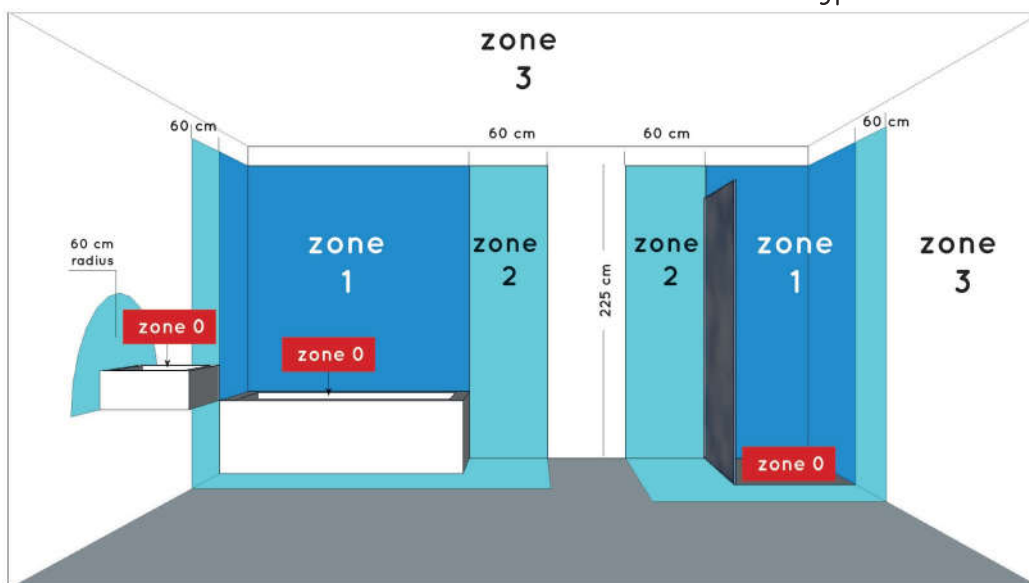

LUCIDE

RECOMMENDED
LUCIDE LIGHT
SOURCE

49026/03/31
Light source dimmable : Yes
Light source incl. : No

General

Dimensions LxWxH : 20.5x Ø12cm x 25.2cm
Heigth minimum : cm
Heigth maximum : 25.2 cm
Dimensions shade LxWxH : Ø 12cm
Main material : Aluminium+steel+glass
Ceiling rose material : Steel
Color : Sandy black+satin gold+opal
glass
Style : Modern
Shape : As shown
Weight : 0,5 kg
Warranty : 2 years

Installation of items
in bathroom:

Product specifications

Dimmable : No
Light direction : Up
Adjustable in heigth : Not adjustable In
Height (Before Installation)
Directional : Not Directional
Cable : No, Cable on product
Cable length : - cm
Sensor : Without Sensor
Control : Light Switch Control
IP-Class : 44
Electric class : 1
Light source including ? : No
Lamp socket : G9
Light source number : 1
Power requirements : 220-240V~50Hz
Bulb type & maximum wattage : G9 max 33W