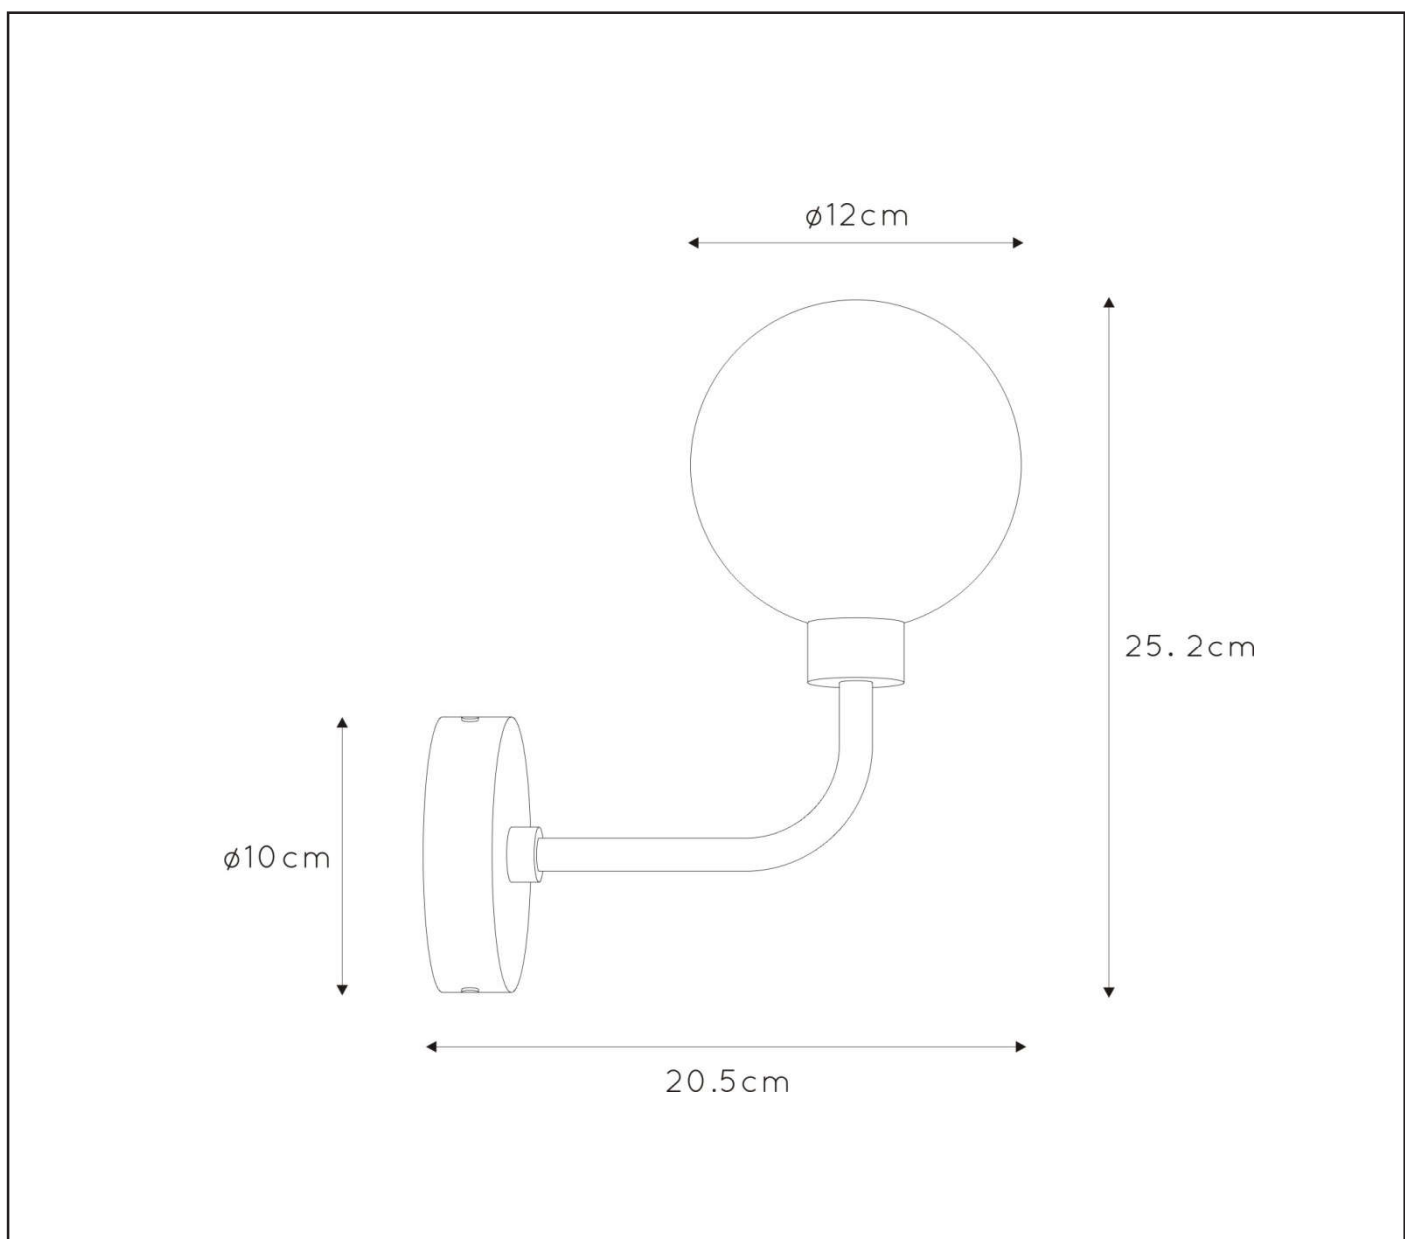

LUCIDE

RECOMMENDED
LUCIDE LIGHT
SOURCE

49026/03/31
Light source dimmable : Yes
Light source incl. : No

General

Dimensions LxWxH : 20.5x Ø12cm x 25.2cm
Heigth minimum : cm
Heigth maximum : 25.2 cm
Dimensions shade LxWxH : Ø 12cm
Main material : Aluminium+steel+glass
Ceiling rose material : Steel
Color : Sandy black+satin gold+opal
glass
Style : Modern
Shape : As shown
Weight : 0,5 kg
Warranty : 2 years

Installation of items
in bathroom:

Product specifications

Dimmable : No
Light direction : Up
Adjustable in heigth : Not adjustable In
Height (Before Installation)
Directional : Not Directional
Cable : No, Cable on product
Cable length : - cm
Sensor : Without Sensor
Control : Light Switch Control
IP-Class : 44
Electric class : 1
Light source including ? : No
Lamp socket : G9
Light source number : 1
Power requirements : 220-240V~50Hz
Bulb type & maximum wattage : G9 max 33W

For more specifications
of this product please
visit www.lucide.com

LUCIDE

TECHNICAL DRAWING & DIMENSIONS

BEREND

Item number :30265/01/30

EAN code: 5411212302632

For more specifications, dimensions please visit
www.lucide.com

LUCIDE

INSTALLATION DRAWING SPECIFICATIONS