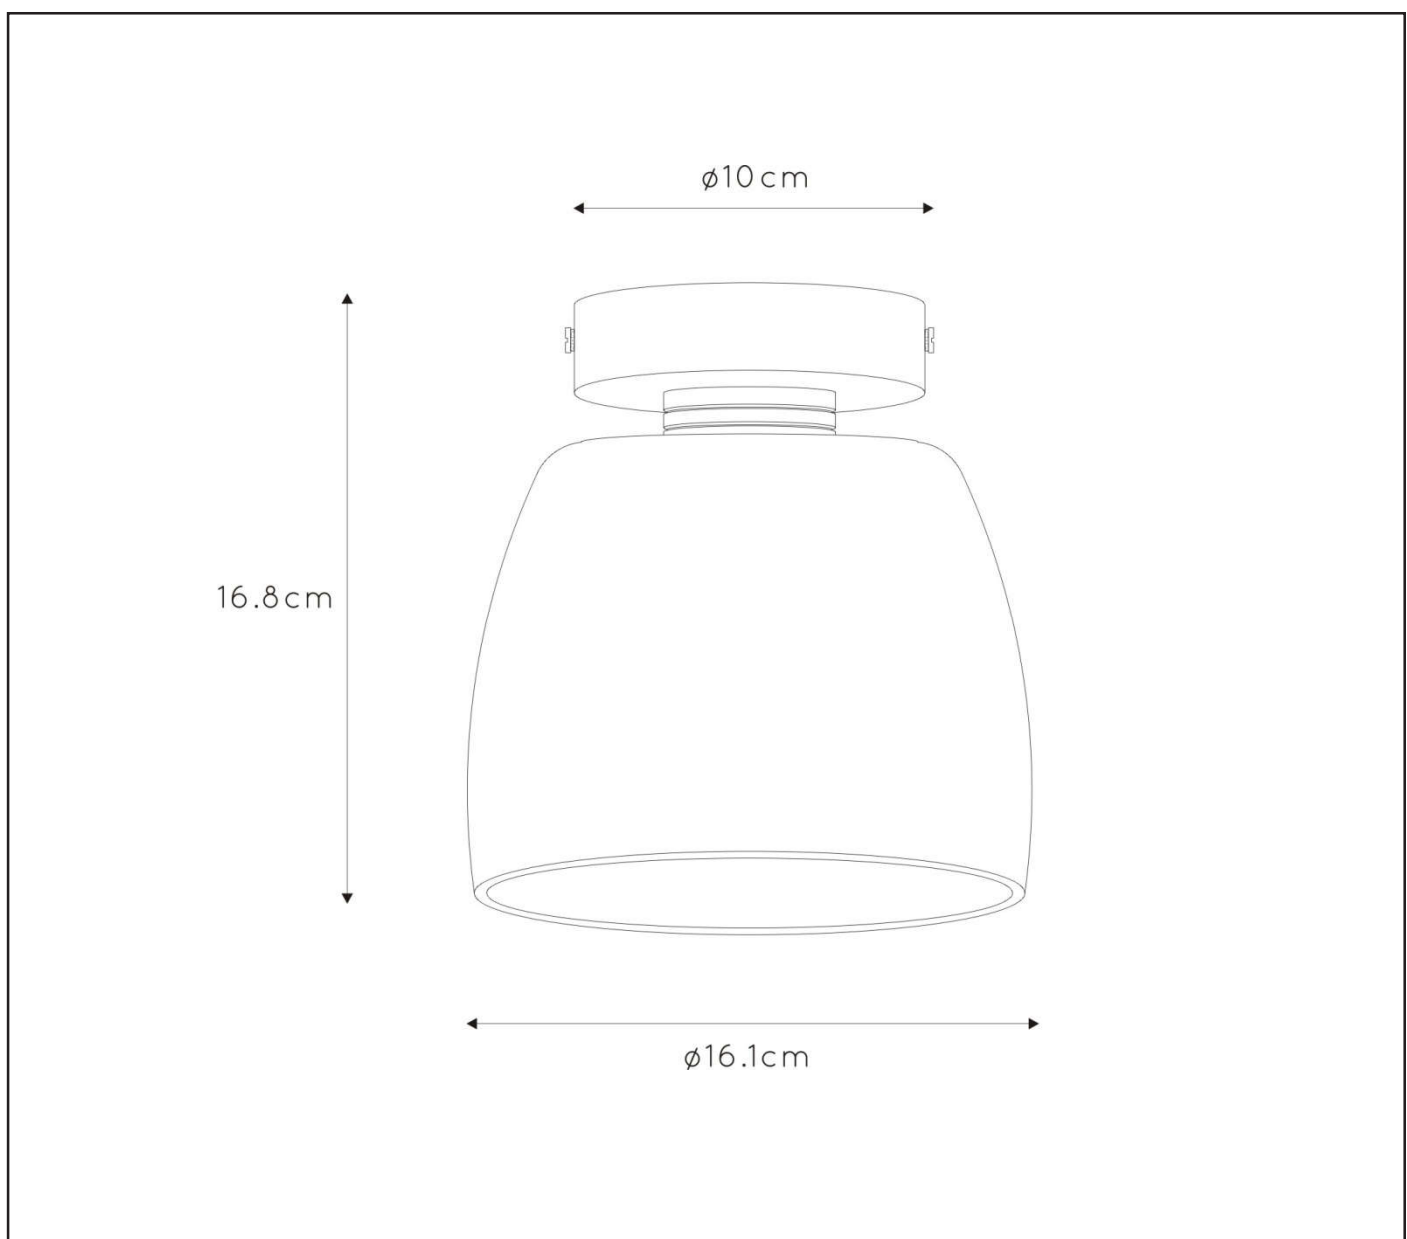

LUCIDE

TECHNICAL DRAWING & DIMENSIONS

TYLER

Item number :30164/01/02

EAN code: 5411212302618

Item number :30164/01/30

EAN code: 5411212302625

For more specifications, dimensions please visit
www.lucide.com