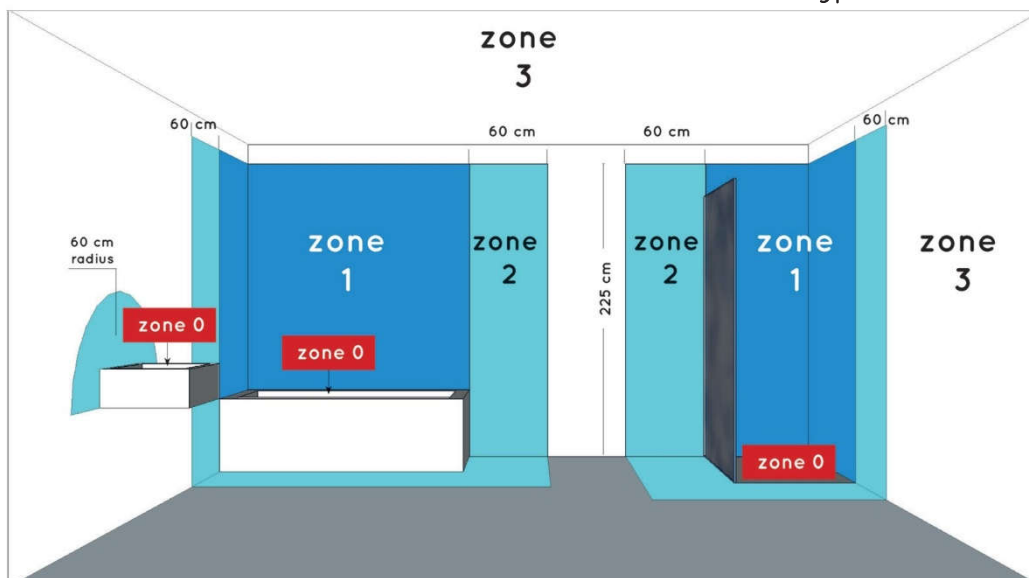

### General

Dimensions LxWxH : Ø16.1cm x 16.8cm  
 Height minimum : cm  
 Height maximum : 16.8 cm  
 Dimensions shade LxWxH : Ø16.1cm x 16.8cm  
 Main material : Aluminium+glass  
 Ceiling rose material : Aluminium  
 Color : Santin brass+smoked glass  
 Sandy black+smoked glass  
 Style : Modern  
 Shape: As shown  
 Weight : 0,8 kg  
 Warranty : 2 years

### Product specifications

Dimmable : No  
 Light direction : Down  
 Adjustable in height : Not adjustable In  
 Height (Before Installation)  
 Directional : Not Directional  
 Cable : No, Cable on product  
 Cable length : - cm  
 Sensor : Without Sensor  
 Control : Light Switch Control  
 IP-Class : 44  
 Electric class : 1  
 Light source including ? : No  
 Lamp socket : G9  
 Light source number : 1  
 Power requirements : 220-240V~50Hz  
 Bulb type & maximum wattage : G9 max 33W