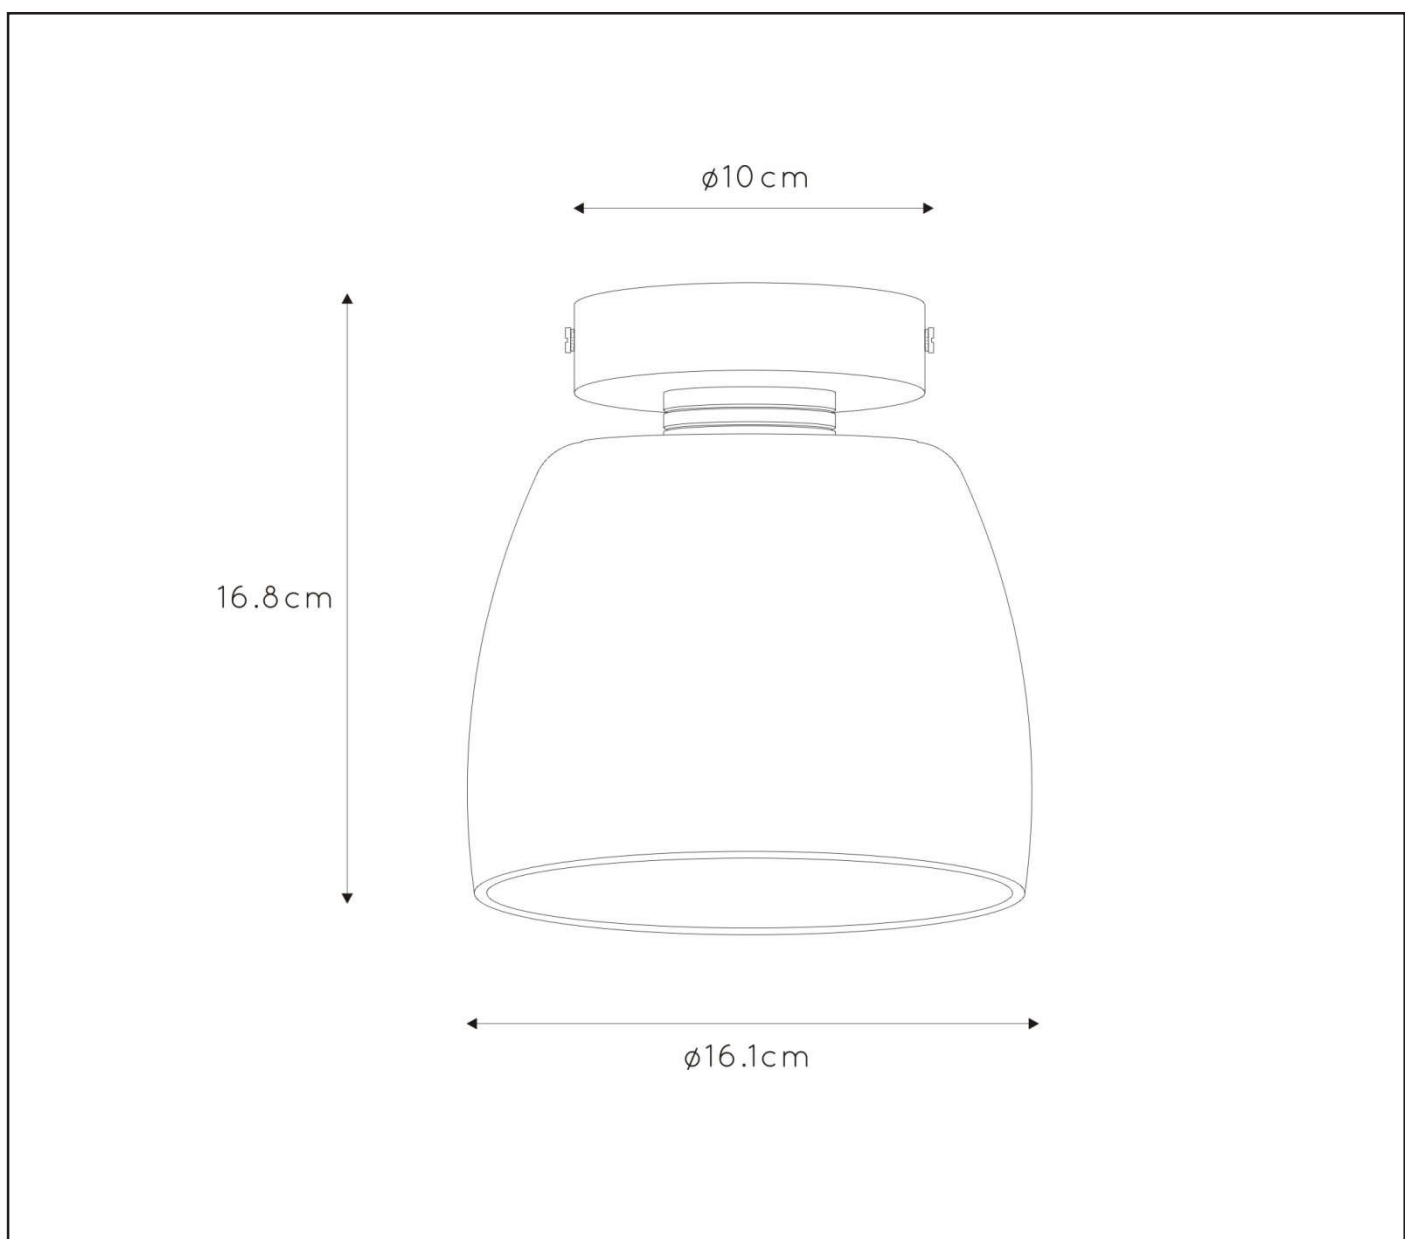

LUCIDE

TECHNICAL DRAWING & DIMENSIONS

TYLER

Item number :30164/01/02

EAN code: 5411212302618

Item number :30164/01/30

EAN code: 5411212302625

For more specifications, dimensions please visit
www.lucide.com