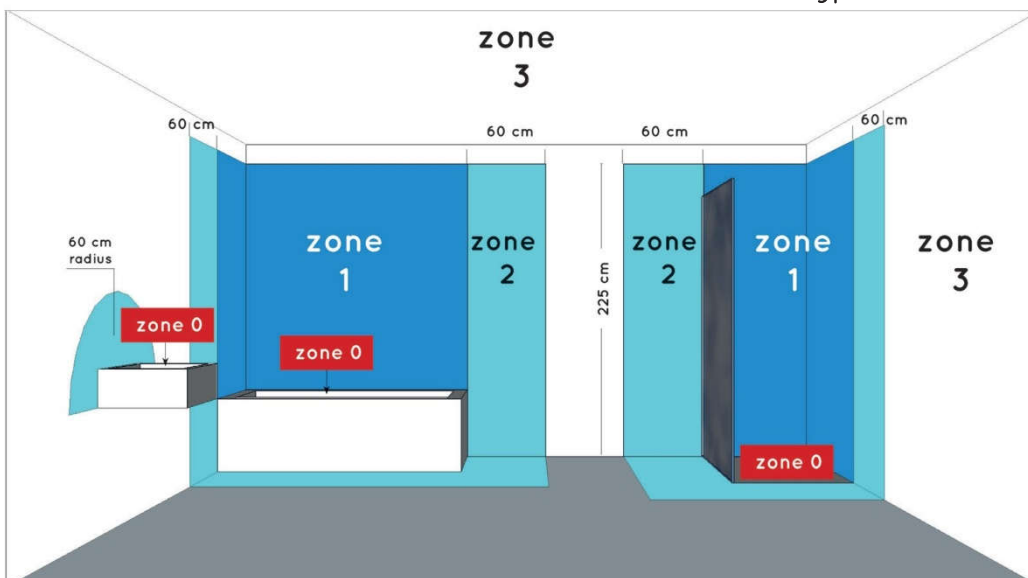

General

Dimensions LxWxH : Ø16.1cm x 16.8cm
 Height minimum : cm
 Height maximum : 16.8 cm
 Dimensions shade LxWxH : Ø16.1cm x 16.8cm
 Main material : Aluminium+glass
 Ceiling rose material : Aluminium
 Color : Santin brass+smoked glass
 Sandy black+smoked glass
 Style : Modern
 Shape: As shown
 Weight : 0,8 kg
 Warranty : 2 years

Installation of items in bathroom:

Product specifications

Dimmable : No
 Light direction : Down
 Adjustable in height : Not adjustable In
 Height (Before Installation)
 Directional : Not Directional
 Cable : No, Cable on product
 Cable length : - cm
 Sensor : Without Sensor
 Control : Light Switch Control
 IP-Class : 44
 Electric class : 1
 Light source including ? : No
 Lamp socket : G9
 Light source number : 1
 Power requirements : 220-240V~50Hz
 Bulb type & maximum wattage : G9 max 33W