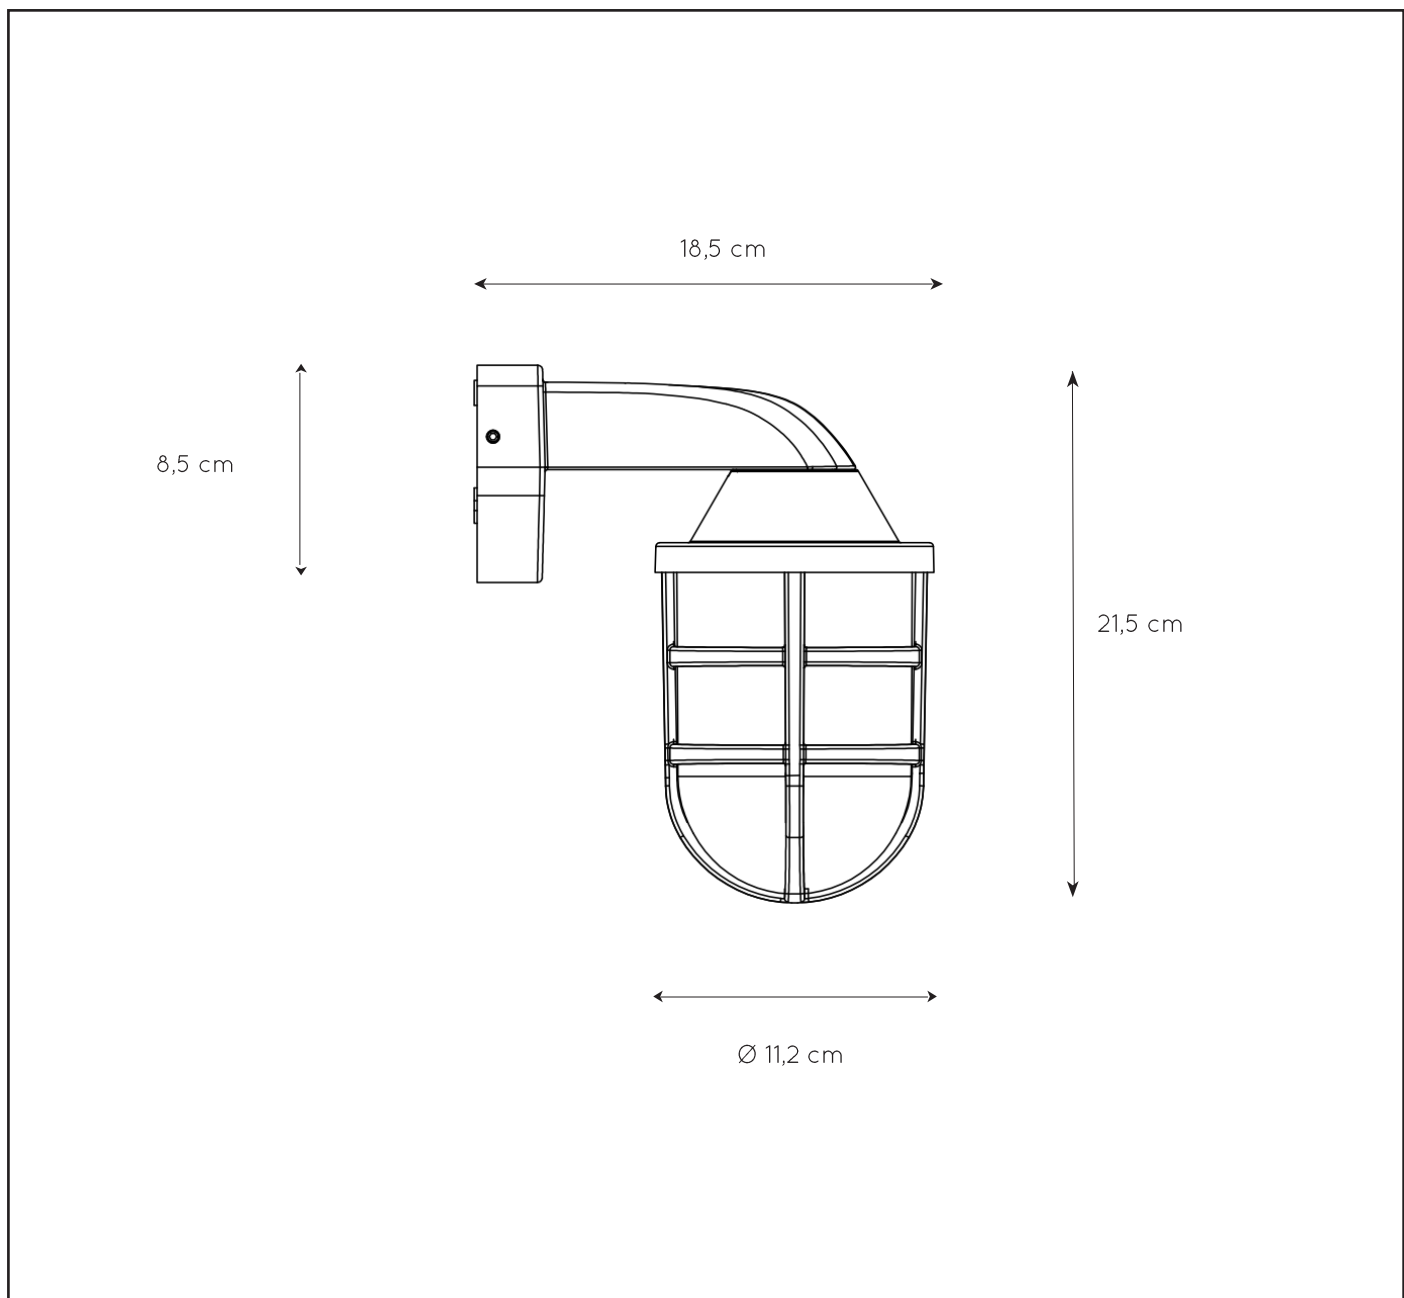

LUCIDE

GENERAL SPECIFICATIONS

RECOMMENDED  
LUCIDE LIGHT  
SOURCE

49042/05/62  
Light source dimmable : Yes  
Light source incl. : No

item number:29899/01/30  
EAN code : 5411212290 410

LEWIS

General

Dimensions LxWxH : 18,5cm x 11,2cm x 21.5cm  
Height minimum : 21.5 cm  
Height maximum : 21.5cm  
Dimensions shade LxWxH:  
11.5cm x 11.5cm x 15cm  
Main material : Plastic  
Ceiling rose material :  
Plastic  
Color : Black  
Style : Modern  
Shape : Round  
Weight : 0.35kg  
Warranty : 2 years

Product specifications

Dimmable : No  
Light direction : Downlight  
Adjustable in height : No  
Directional : Not Directional  
Cable : No  
Cable length : -  
Sensor : Without Sensor  
Control :Light Switch Control  
IP-Class : 44  
Electric class : 2  
Light source including ? : No  
Lamp socket : E27  
Light source number : 1  
Power requirements : 220-240V~50Hz  
Bulb type & maximum wattage : E27 Max. 40w

IP44

IP54

IP65

IP67

Explanation of IP numbers for degrees of protection, see safety instruction manual in the box.

For more specifications of this product please visit

[www.lucide.com](http://www.lucide.com)

## LEWIS

Item number : 29899/01/30

EAN code : 5411212290410

For more specifications, dimensions please visit

[www.lucide.com](http://www.lucide.com)