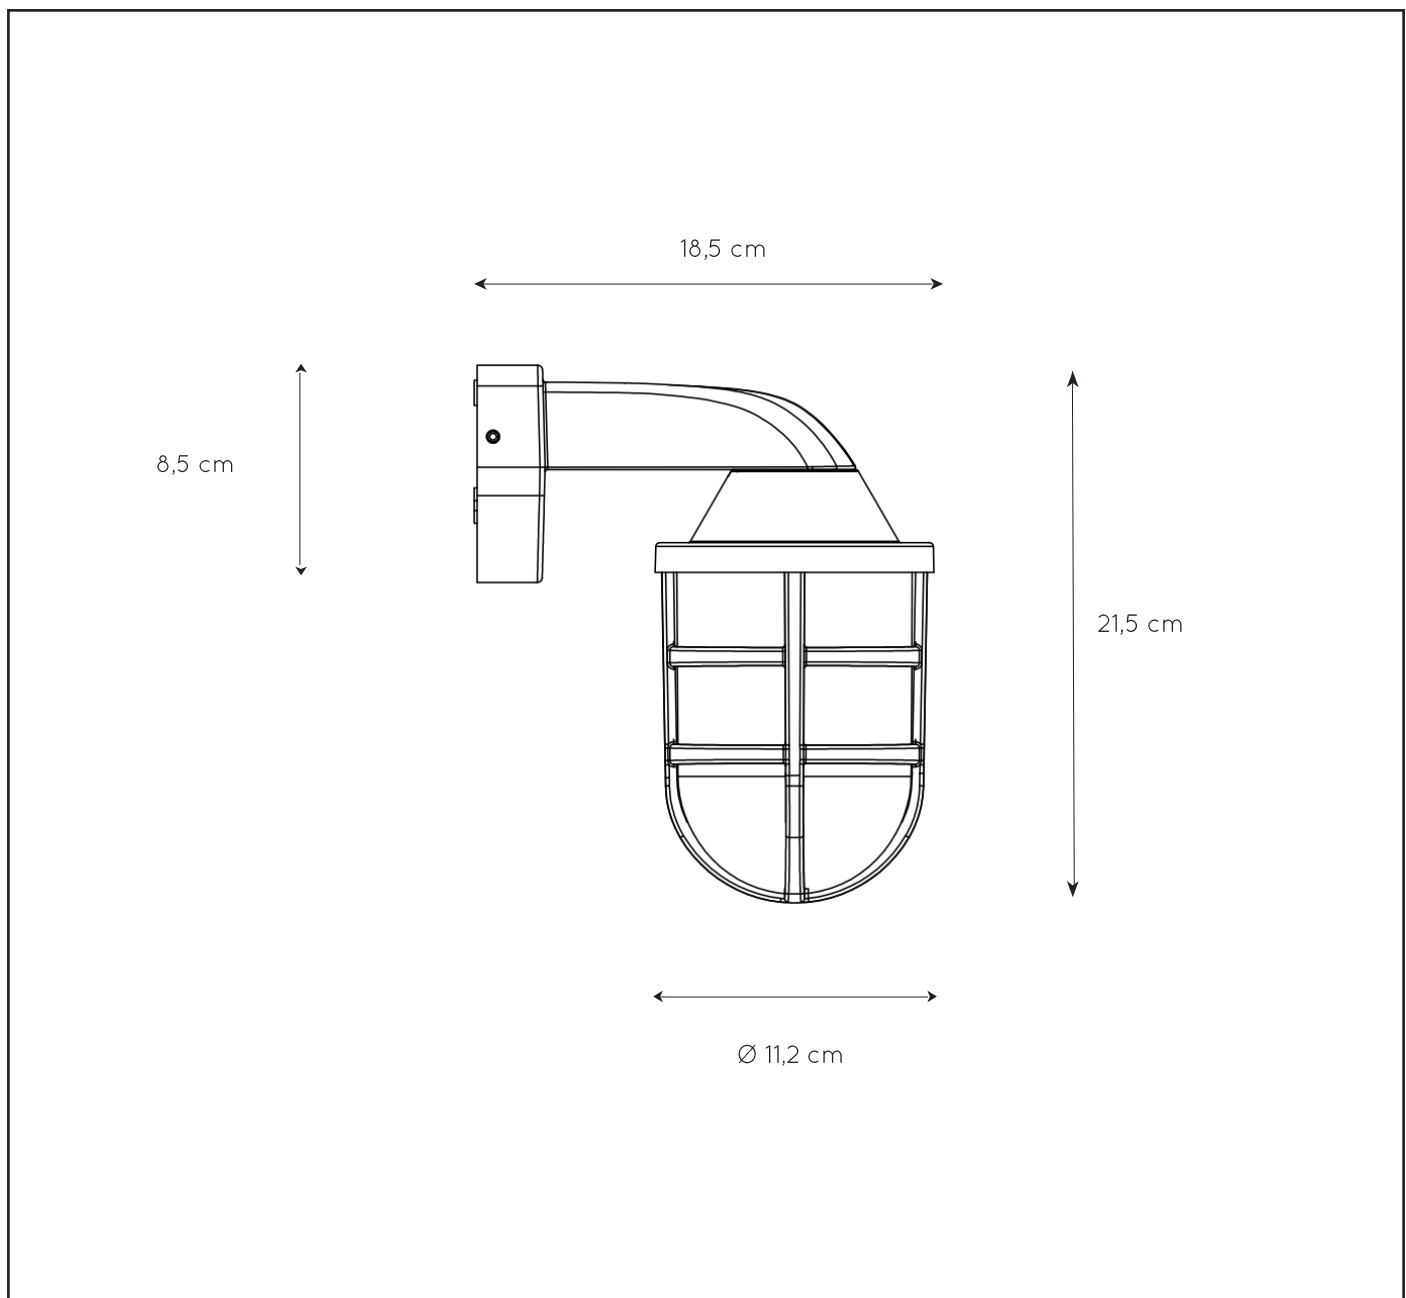

LUCIDE

GENERAL SPECIFICATIONS

RECOMMENDED
LUCIDE LIGHT
SOURCE

49042/05/62

Light source dimmable : Yes
Light source incl. : No

General

Dimensions LxWxH : 18,5cm x 11,2cm x 21.5cm
Height minimum : 21.5 cm
Height maximum : 21.5cm
Dimensions shade LxWxH:
11.5cm x 11.5cm x15cm
Main material : Plastic
Ceiling rose material :
Plastic
Color : Satin Brass
Style : Modern
Shape : Round
Weight : 0.35kg
Warranty : 2 years

Product specifications

Dimmable : No
Light direction : Downlight
Adjustable in height : No
Directional : Not Directional
Cable : No
Cable length : -
Sensor : Without Sensor
Control :Light Switch Control
IP-Class : 44
Electric class : 2
Light source including ? : No
Lamp socket : E27
Light source number : 1
Power requirements : 220-240V~50Hz
Bulb type & maximum wattage : E27 Max. 40w

IP44

IP54

IP65

IP67

Explanation of IP numbers for degrees of protection, see safety instruction manual in the box.

For more specifications of this product please visit

www.lucide.com

LUCIDE

TECHNICAL DRAWING & DIMENSIONS

LEWIS

Item number : 29899/01/02

EAN code : 5411212290427

For more specifications, dimensions please visit

www.lucide.com

LUCIDE

INSTALLATION DRAWING SPECIFICATIONS