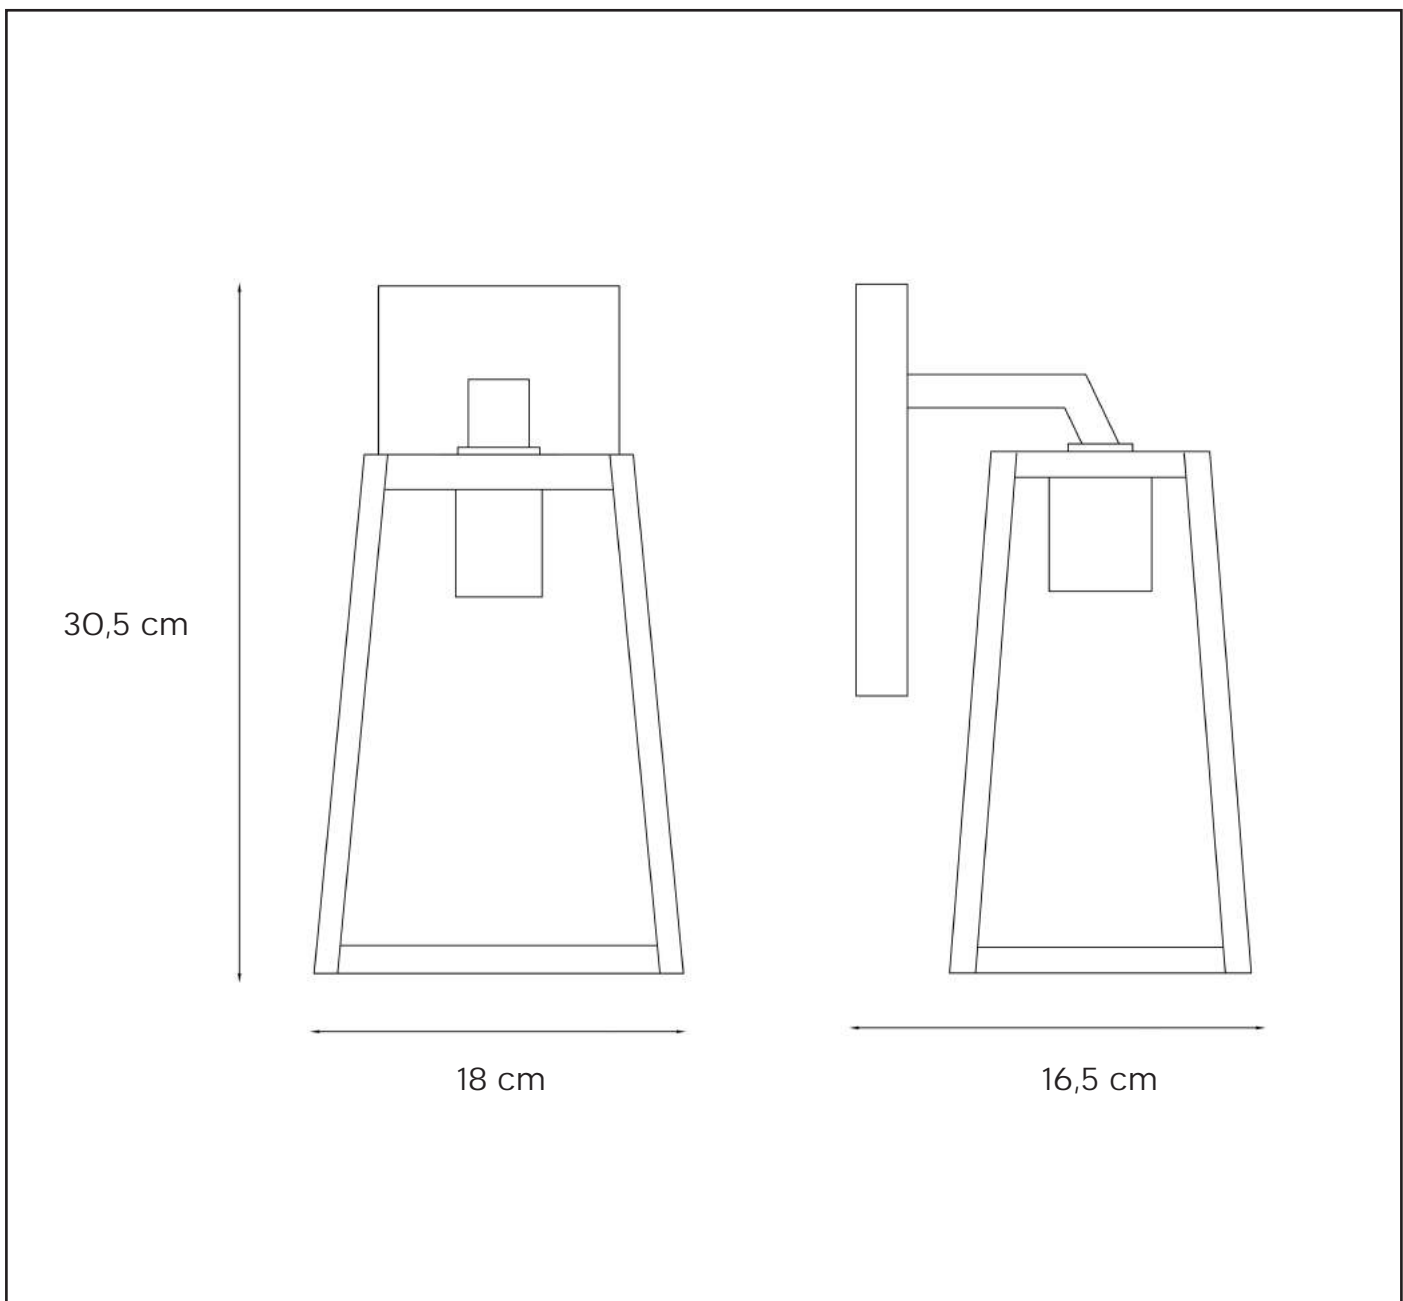

LUCIDE

TECHNICAL DRAWING & DIMENSIONS

MATSLOT

Item number : 29829/01/30

EAN code : 5411212290403

For more specifications, dimensions please visit

www.lucide.com