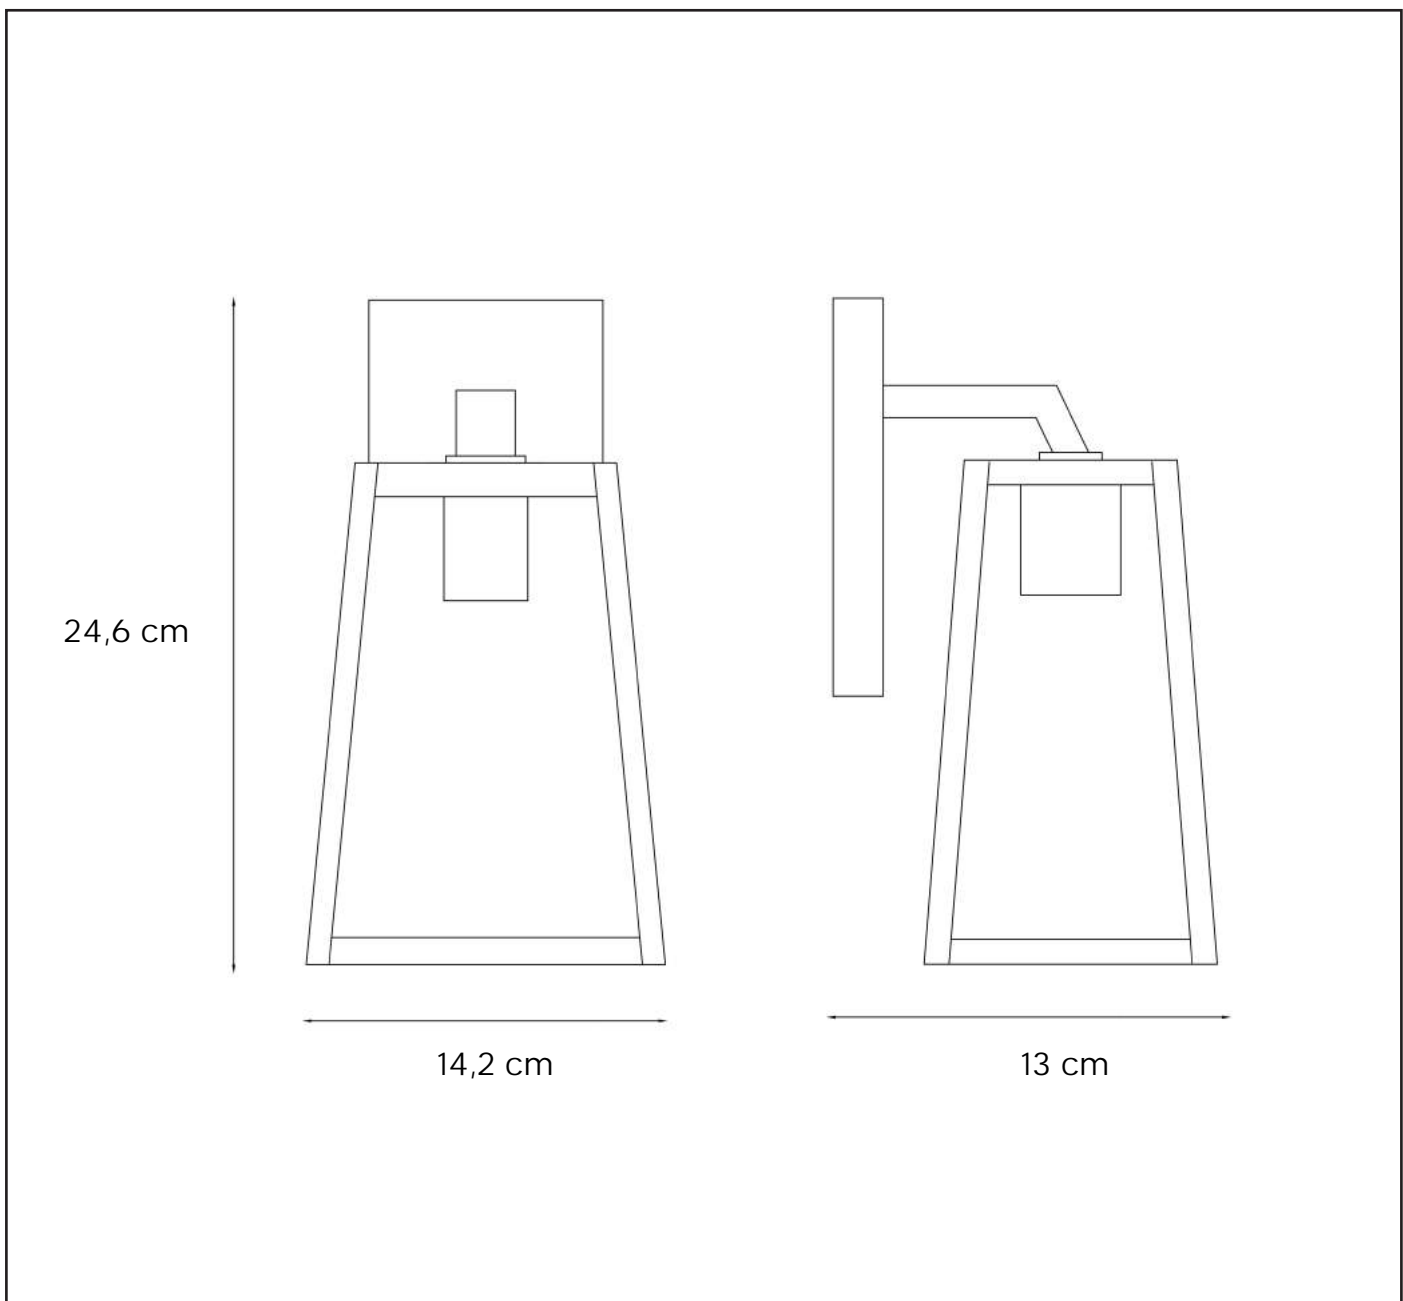

LUCIDE

GENERAL SPECIFICATIONS

RECOMMENDED LUCIDE LIGHT SOURCE

490 42/05/62

Light source dimmable : Yes

Light source incl. : No

General

Dimensions LxWxH : 13 cm x 14,2 cm x 24,6 cm

Height minimum : 24,6 cm

Height maximum : 24,6 cm

Dimensions shade LxWxH : -

Main material : Metal

Ceiling rose material : -

Color : Matt black

Style : Landelijk

Shape : Trapezoid

Weight : 1.1 kg

Warranty : 2 years

Product specifications

Dimmable : No

Light direction : Downlight

Adjustable in height : No

Directional : Not Directional

Cable : No

www.lucide.com

LUCIDE

TECHNICAL DRAWING & DIMENSIONS

MATSLOT

Item number : 29828/01/30

EAN code : 5411212290397

For more specifications, dimensions please visit

www.lucide.com