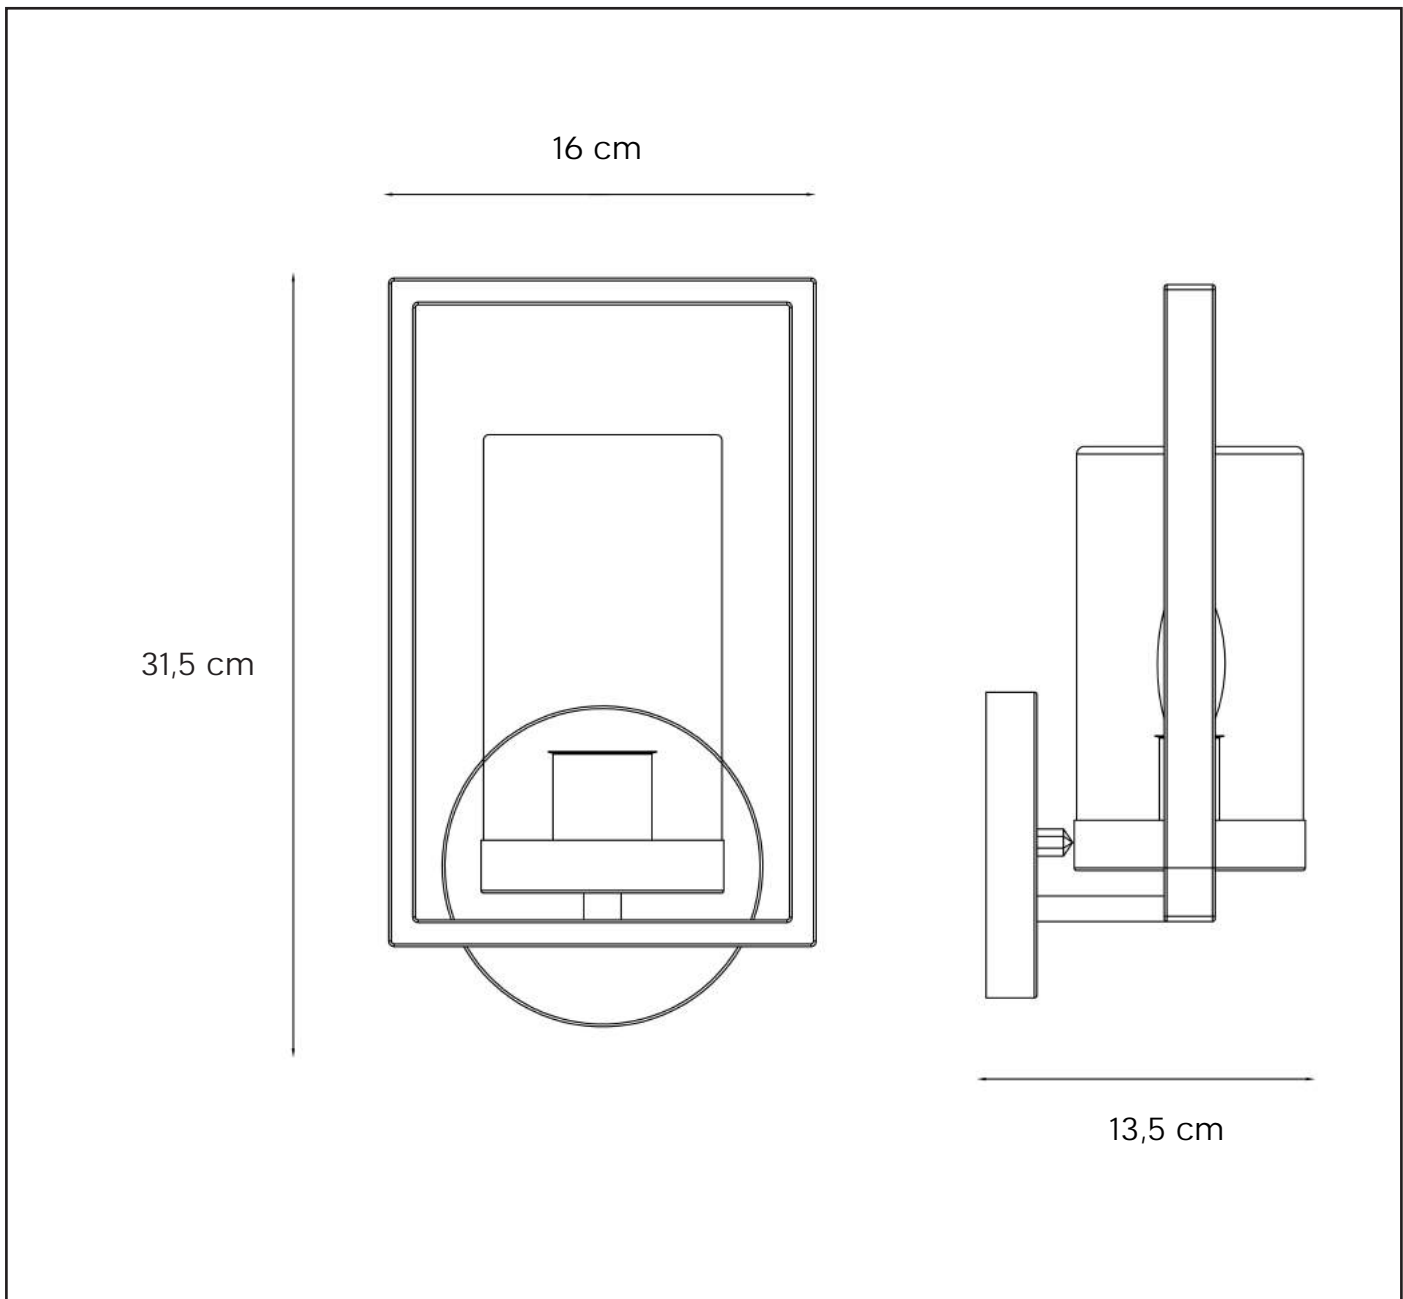

LUCIDE

GENERAL SPECIFICATIONS

RECOMMENDED LUCIDE LIGHT SOURCE

49036/03/62

Light source dimmable : Yes

Light source incl. : No

General

Dimensions LxWxH : 13,5 cm x 16 cm x 31,5 cm

Height minimum : 31,5 cm

Height maximum : 31,5 cm

Dimensions shade LxWxH : -

Main material : Metal

Ceiling rose material : -

Color : Matt black

Style : landelijk

Shape : Round

Weight : 0.85 kg

Warranty : 2 years

Product specifications

Dimmable : No

Light direction : Downlight

Adjustable in height : No

Directional : Not Directional

Cable : No

www.lucide.com

LUCIDE

TECHNICAL DRAWING & DIMENSIONS

NISPEN

Item number : 29827/01/30

EAN code : 5411212290380

For more specifications, dimensions please visit

www.lucide.com