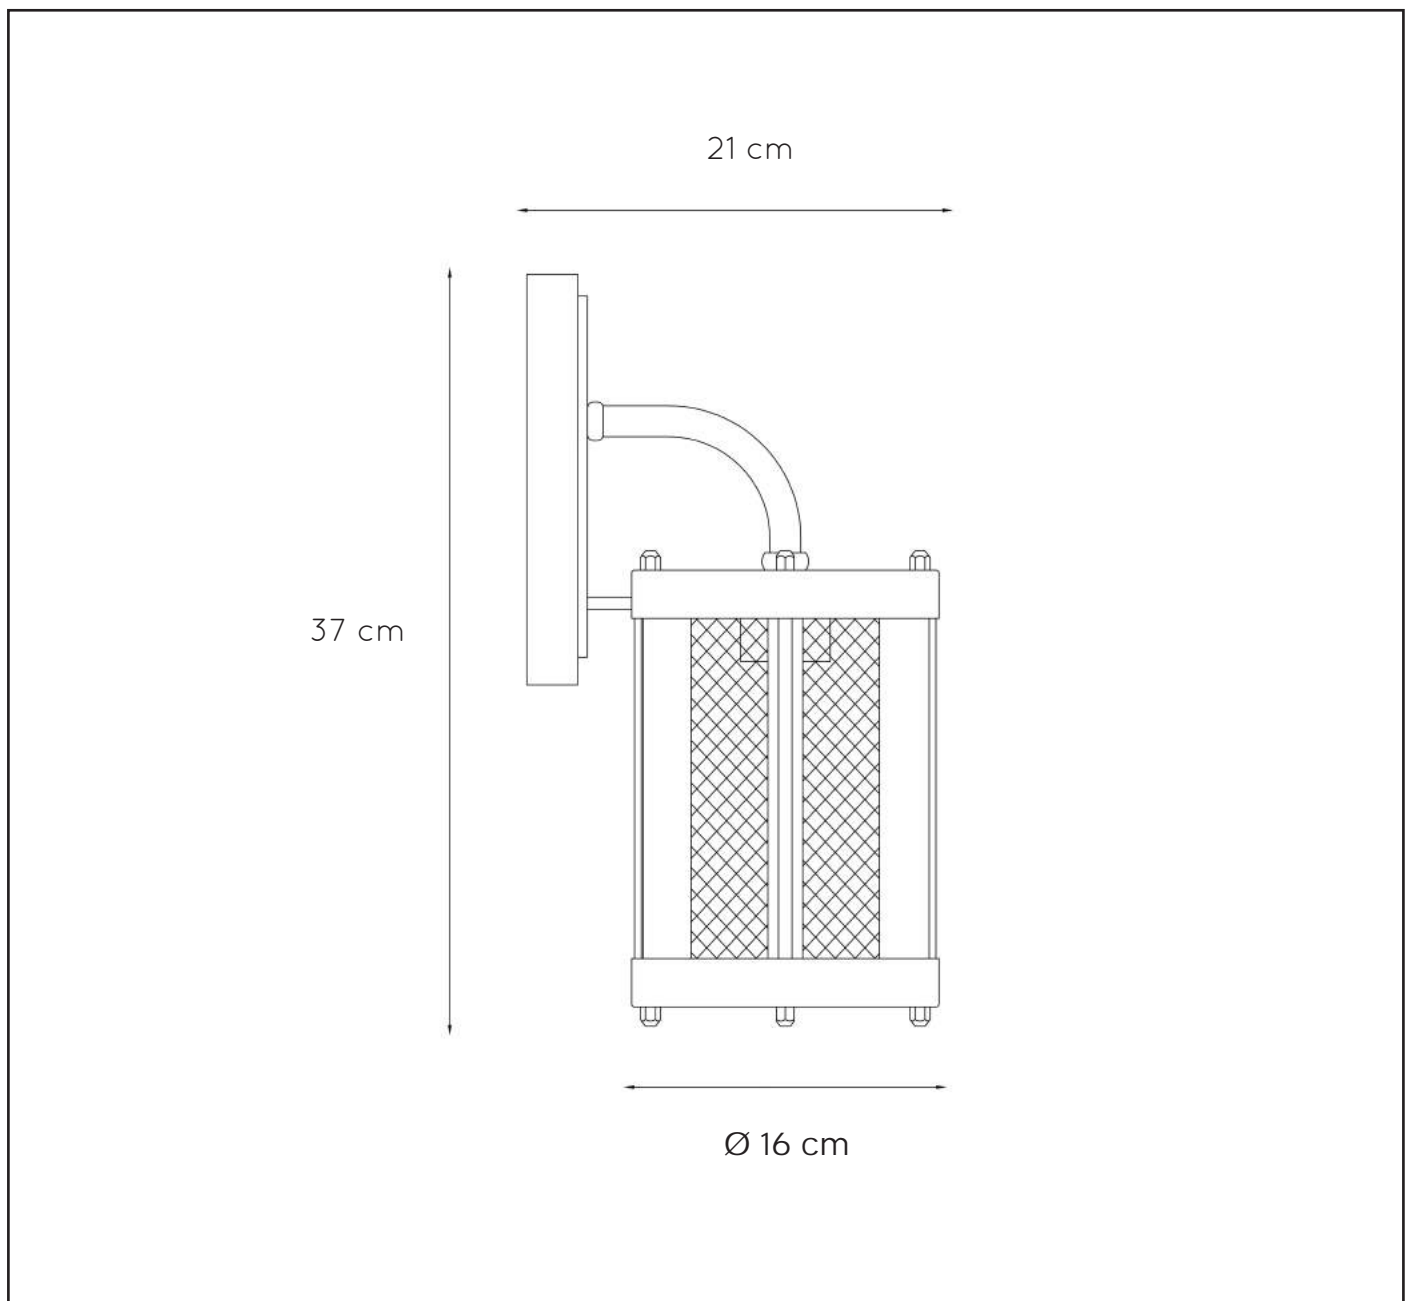

LUCIDE

TECHNICAL DRAWING & DIMENSIONS

MAKKUM

Item number : 29826/01/30

EAN code : 5411212290373

For more specifications, dimensions please visit

www.lucide.com