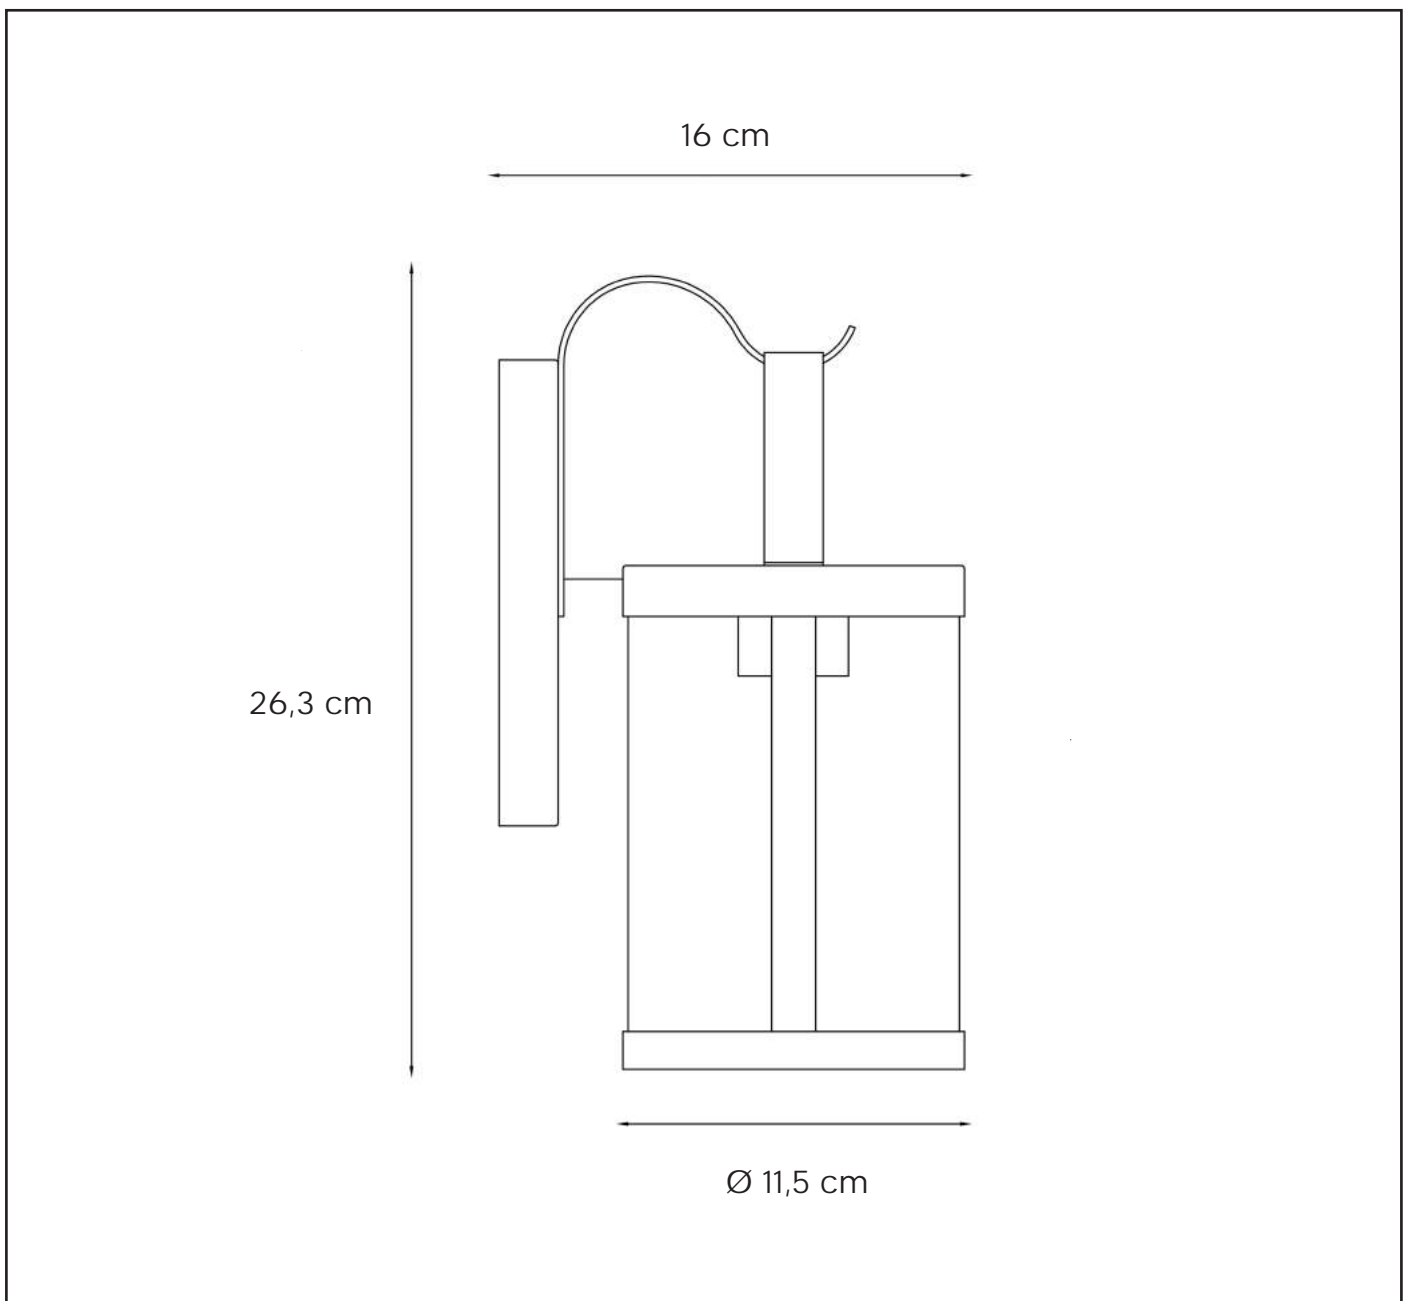

LUCIDE

GENERAL SPECIFICATIONS

RECOMMENDED LUCIDE LIGHT SOURCE

490 42/05/62

Light source dimmable : Yes

Light source incl. : No

General

Dimensions LxWxH : 16 cm x 11,5 cm x 26,3 cm

Height minimum : 26,3 cm

Height maximum : 26,3 cm

Dimensions shade LxWxH : -

Main material : Metal

Ceiling rose material : -

Color : Matt black

Style : landelijk

Shape : Round

Weight : 1 kg

Warranty : 2 years

Product specifications

Dimmable : No

Light direction : Downlight

Adjustable in height : No

Directional : Not Directional

Cable : No

www.lucide.com

LUCIDE

TECHNICAL DRAWING & DIMENSIONS

LINDELO

Item number : 29825/01/30

EAN code : 5411212290366

For more specifications, dimensions please visit

www.lucide.com