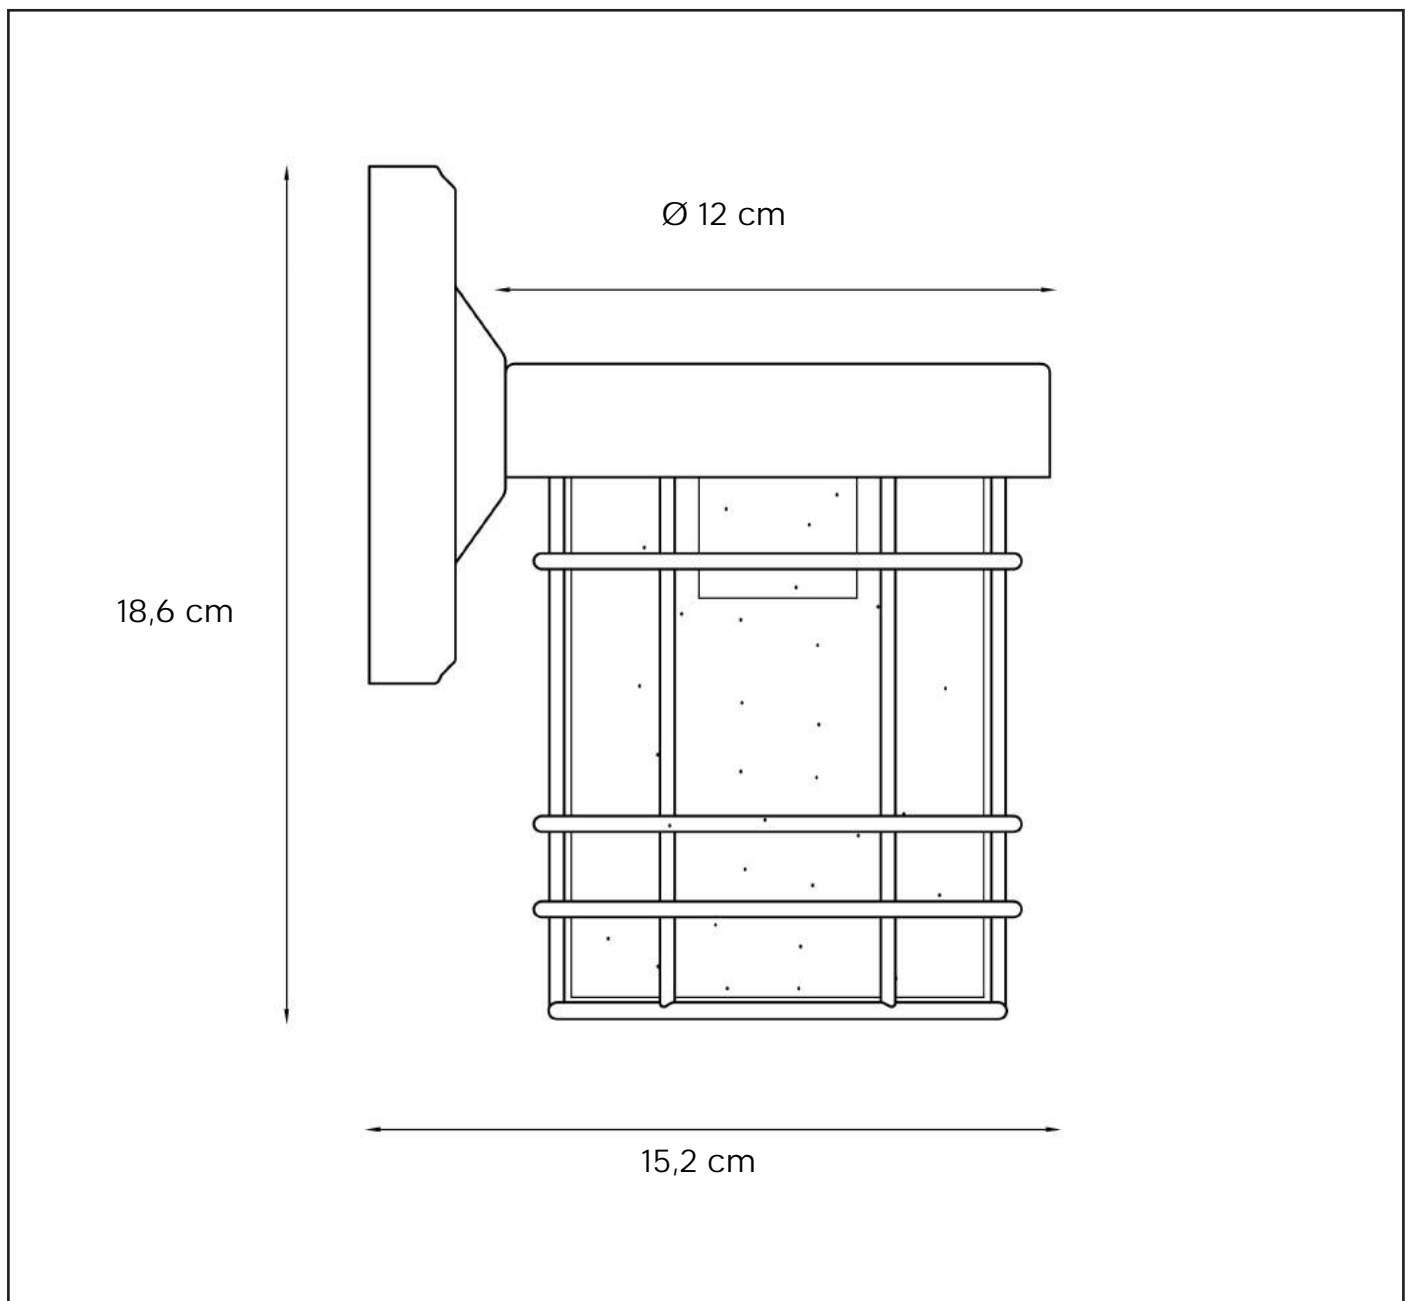

LUCIDE

GENERAL SPECIFICATIONS

RECOMMENDED LUCIDE LIGHT SOURCE

490 42/05/62

Light source dimmable : Yes

Light source incl. : No

General

Dimensions LxWxH : 15,2 cm x 12 cm x 18,6 cm

Height minimum : 18,6 cm

Height maximum : 18,6 cm

Dimensions shade LxWxH : -

Main material : Metal

Ceiling rose material : -

Color : Matt black

Style : Landelijk

Shape : Round

www.lucide.com

LUCIDE

TECHNICAL DRAWING & DIMENSIONS

KEPPEL

Item number : 29824/01/30

EAN code : 5411212290359

For more specifications, dimensions please visit

www.lucide.com

LUCIDE

INSTALLATION DRAWING SPECIFICATIONS