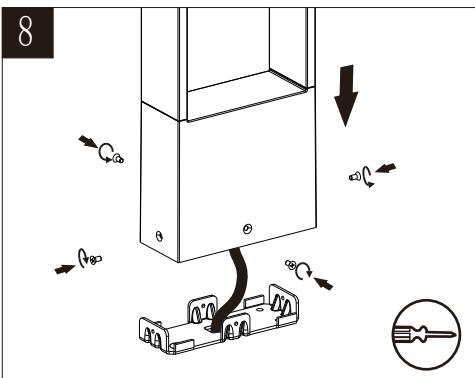

LUCIDE

Item number: 28857/61/30

Technical details

Materials used:	Aluminium+Plastic
Color:	Dark Grey
Dimmable and how is fixture dimmable	No
Size:	Height: 60cm
	Length: 15cm
	Width: 6cm
	Net weight: 1.24kg
Power requirements:	220-240V~50Hz
Bulb type and maximum wattage:	SMD LED, Max 6.5W
Number of bulbs:	36pcs SMD LED
IP degree:	IP54