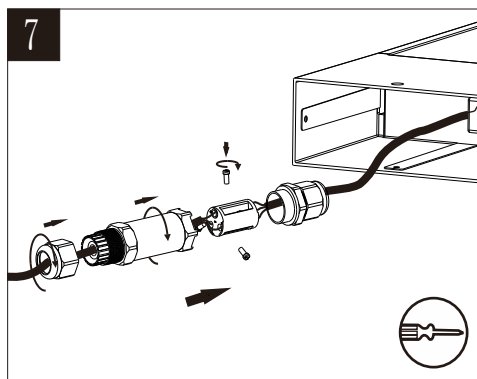

LUCIDE

Item number: 28857/61/30

Technical details

Materials used:	Aluminium+Plastic
Color:	Dark Grey
Dimmable and how is fixture dimmable	No
Size:	Height: 60cm
	Length: 15cm
	Width: 6cm
	Net weight: 1.24kg
Power requirements:	220-240V~50Hz
Bulb type and maximum wattage:	SMD LED, Max 6.5W
Number of bulbs:	36pcs SMD LED
IP degree:	IP54