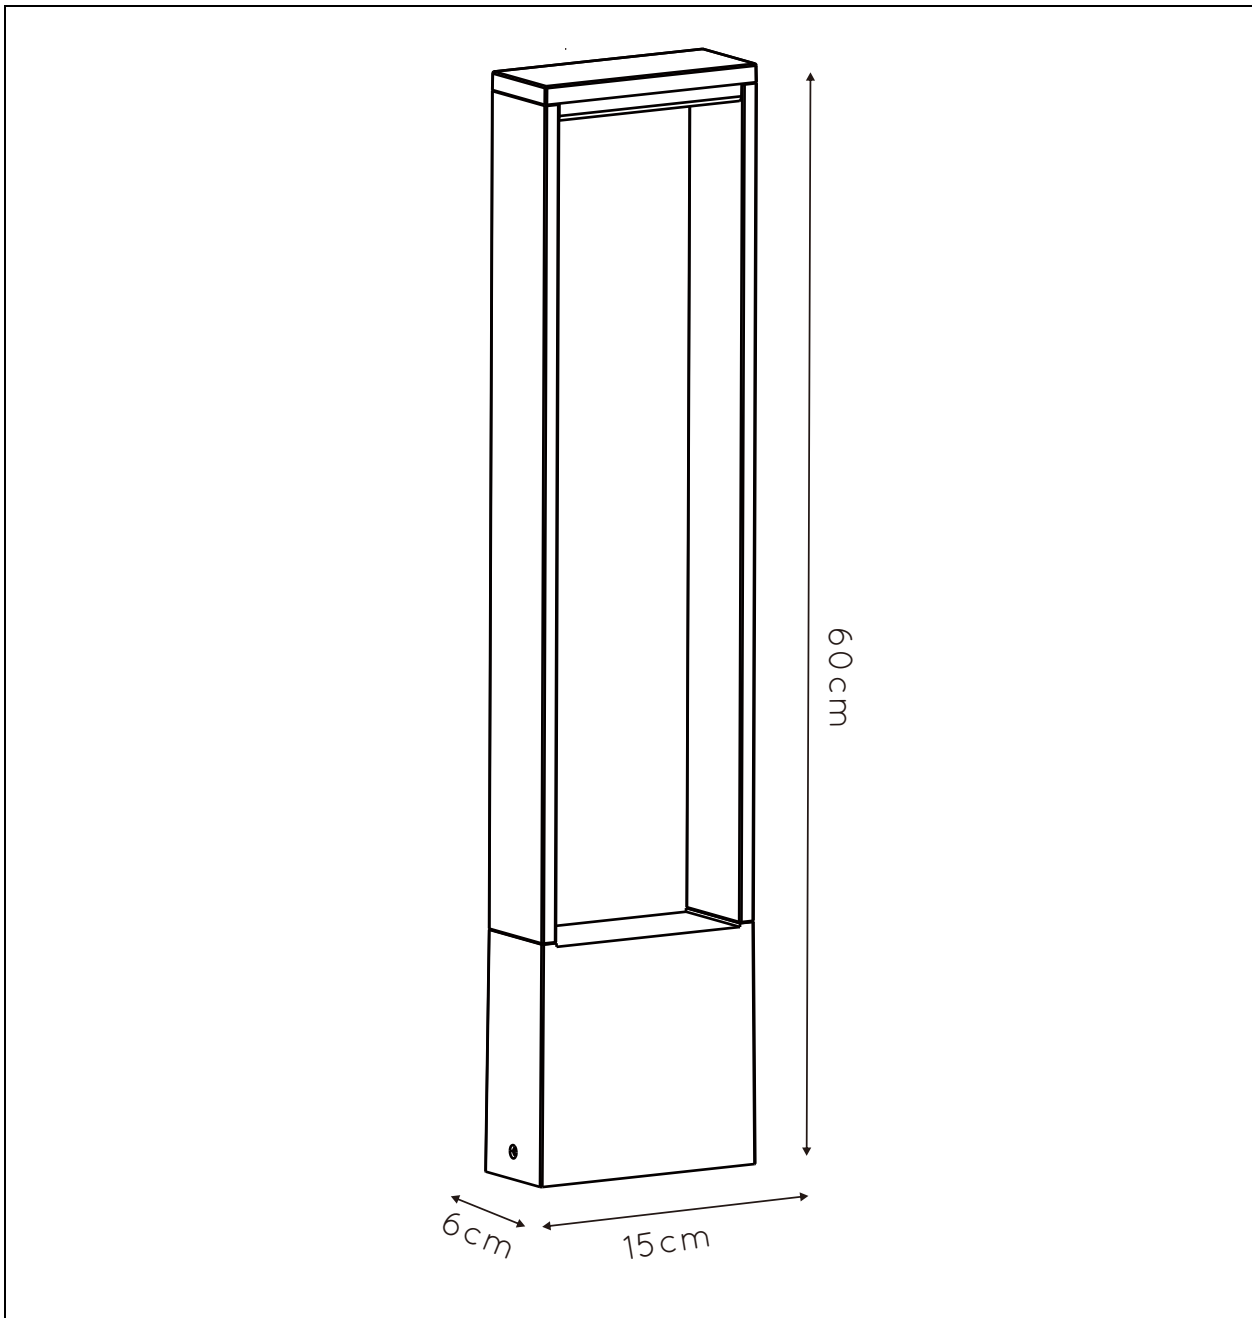

LUCIDE

Item number: 28857/61/30

Technical details

Materials used:	Aluminium+Plastic
Color:	Dark Grey
Dimmable and how is fixture dimmable	No
Size:	Height: 60cm
	Length: 15cm
	Width: 6cm
	Net weight: 1.24kg
Power requirements:	220-240V~50Hz
Bulb type and maximum wattage:	SMD LED, Max 6.5W
Number of bulbs:	36pcs SMD LED
IP degree:	IP54