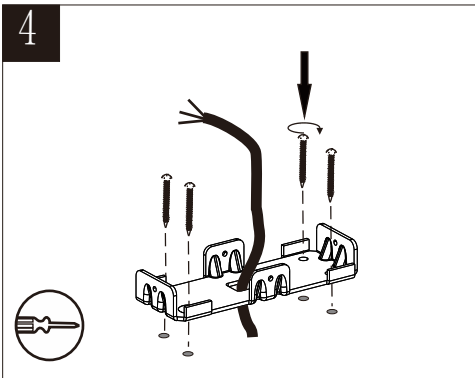

LUCIDE

Item number: 28857/61/30

Technical details

Materials used:	Aluminium+Plastic
Color:	Dark Grey
Dimmable and how is fixture dimmable	No
Size:	Height: 60cm
	Length: 15cm
	Width: 6cm
	Net weight: 1.24kg
Power requirements:	220-240V~50Hz
Bulb type and maximum wattage:	SMD LED, Max 6.5W
Number of bulbs:	36pcs SMD LED
IP degree:	IP54