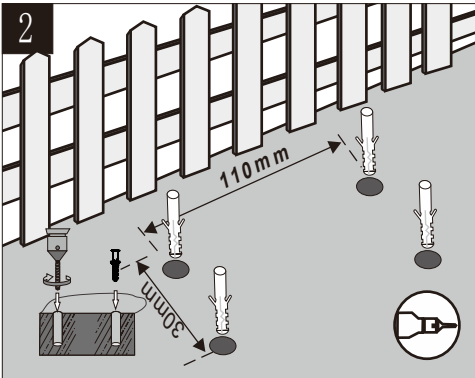

LUCIDE

Item number: 28857/61/30

Technical details

Materials used:	Aluminium+Plastic
Color:	Dark Grey
Dimmable and how is fixture dimmable	No
Size:	Height: 60cm
	Length: 15cm
	Width: 6cm
	Net weight: 1.24kg
Power requirements:	220-240V~50Hz
Bulb type and maximum wattage:	SMD LED, Max 6.5W
Number of bulbs:	36pcs SMD LED
IP degree:	IP54