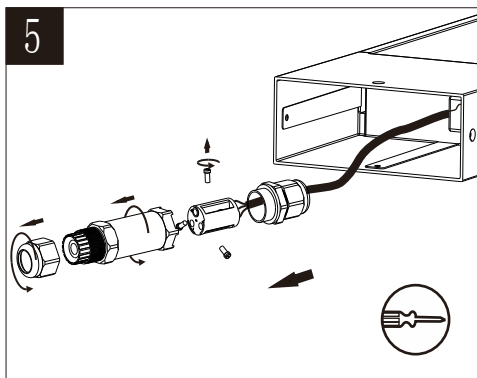

LUCIDE

Item number: 28857/61/30

Technical details

Materials used:	Aluminium+Plastic
Color:	Dark Grey
Dimmable and how is fixture dimmable	No
Size:	Height: 60cm
	Length: 15cm
	Width: 6cm
	Net weight: 1.24kg
Power requirements:	220-240V~50Hz
Bulb type and maximum wattage:	SMD LED, Max 6.5W
Number of bulbs:	36pcs SMD LED
IP degree:	IP54