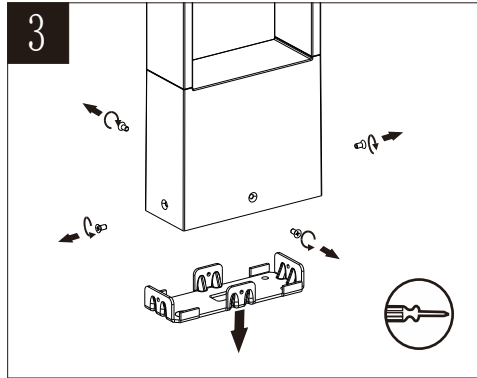

LUCIDE

Item number: 28857/61/30

Technical details

Materials used:	Aluminium+Plastic
Color:	Dark Grey
Dimmable and how is fixture dimmable	No
Size:	Height: 60cm
	Length: 15cm
	Width: 6cm
	Net weight: 1.24kg
Power requirements:	220-240V~50Hz
Bulb type and maximum wattage:	SMD LED, Max 6.5W
Number of bulbs:	36pcs SMD LED
IP degree:	IP54