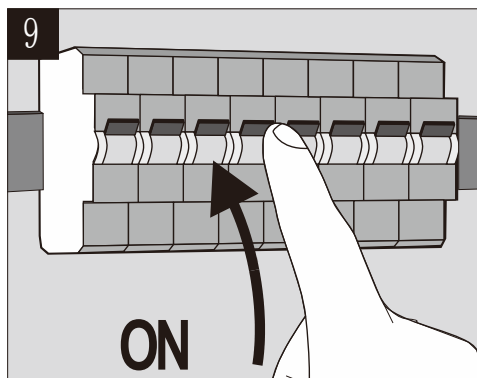

LUCIDE

Item number: 28857/61/30

Technical details

Materials used:	Aluminium+Plastic
Color:	Dark Grey
Dimmable and how is fixture dimmable	No
Size:	Height: 60cm
	Length: 15cm
	Width: 6cm
	Net weight: 1.24kg
Power requirements:	220-240V~50Hz
Bulb type and maximum wattage:	SMD LED, Max 6.5W
Number of bulbs:	36pcs SMD LED
IP degree:	IP54