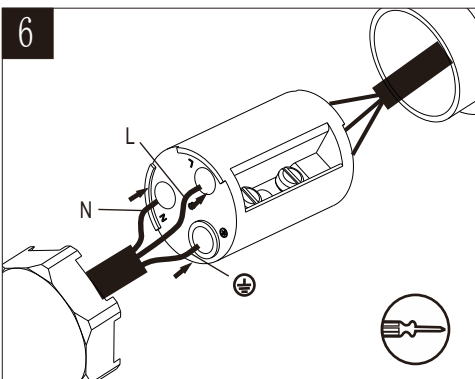

LUCIDE

Item number: 28857/61/30

Technical details

Materials used:	Aluminium+Plastic
Color:	Dark Grey
Dimmable and how is fixture dimmable	No
Size:	Height: 60cm
	Length: 15cm
	Width: 6cm
	Net weight: 1.24kg
Power requirements:	220-240V~50Hz
Bulb type and maximum wattage:	SMD LED, Max 6.5W
Number of bulbs:	36pcs SMD LED
IP degree:	IP54