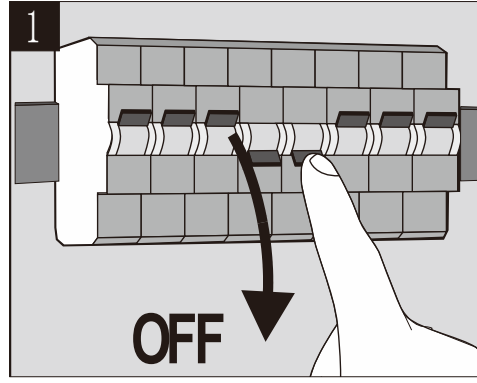

LUCIDE

Item number: 28857/61/30

Technical details

Materials used:	Aluminium+Plastic
Color:	Dark Grey
Dimmable and how is fixture dimmable	No
Size:	Height: 60cm
	Length: 15cm
	Width: 6cm
	Net weight: 1.24kg
Power requirements:	220-240V~50Hz
Bulb type and maximum wattage:	SMD LED, Max 6.5W
Number of bulbs:	36pcs SMD LED
IP degree:	IP54