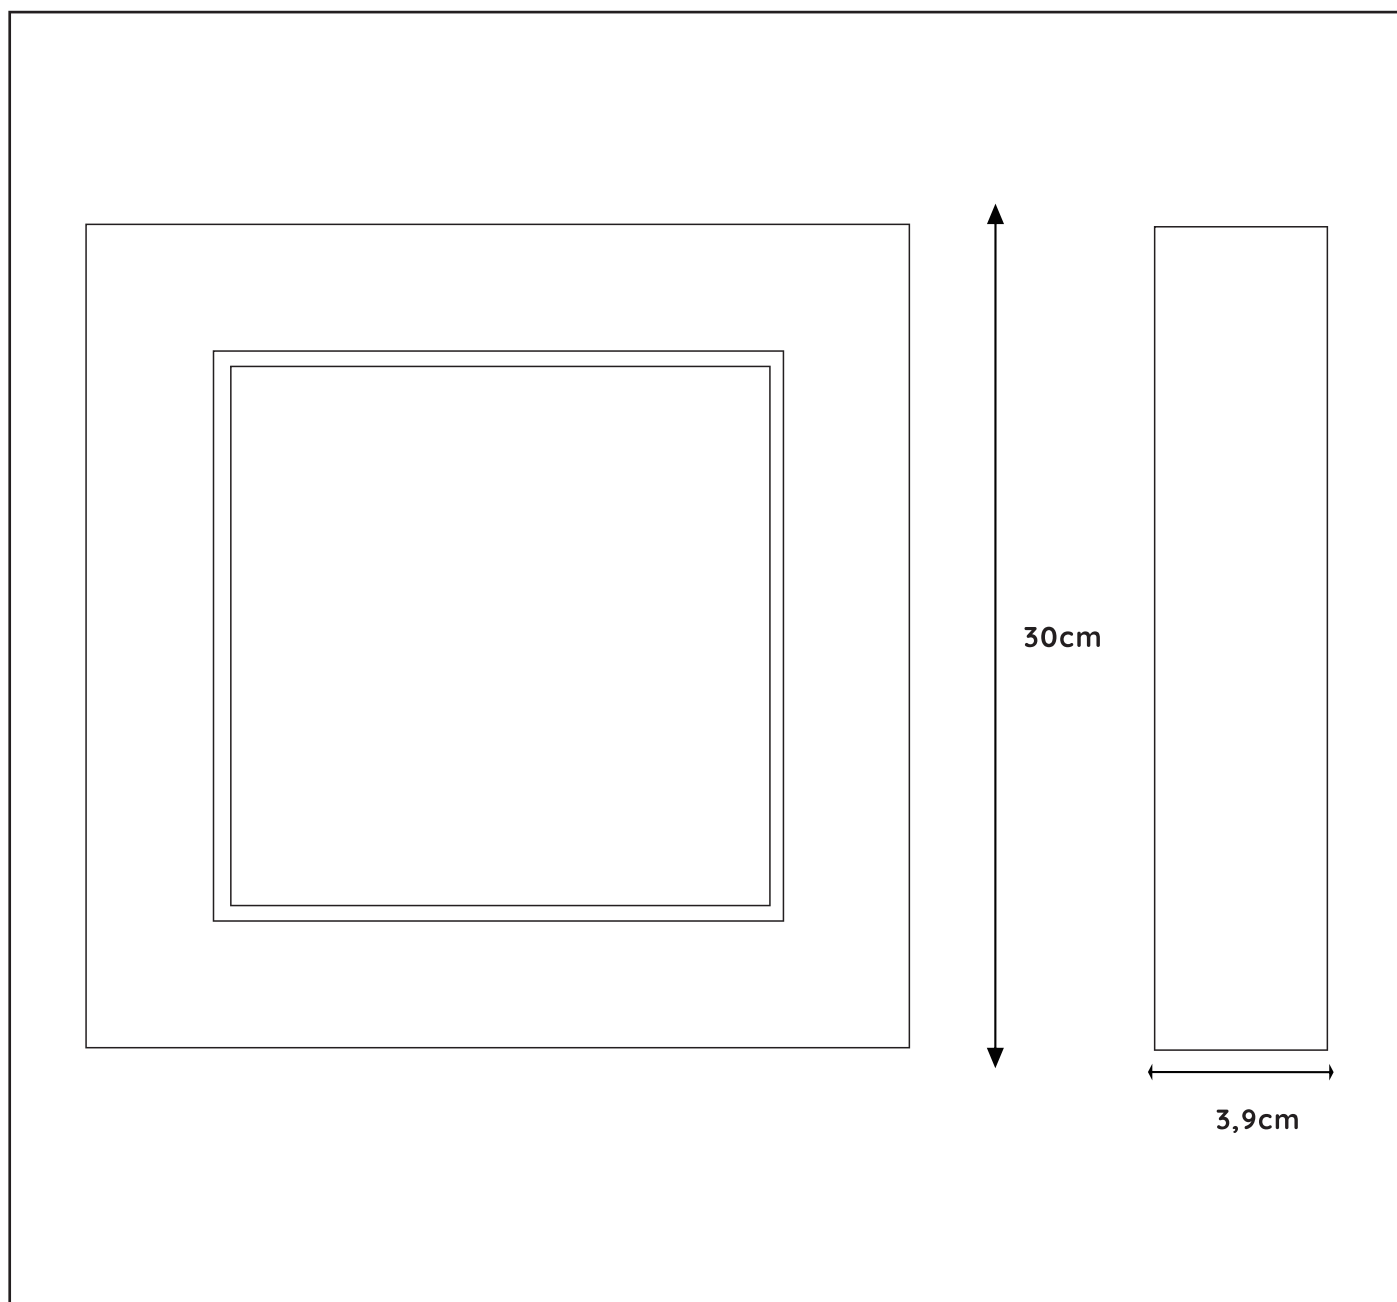

For more specifications, dimensions please visit

www.lucide.com