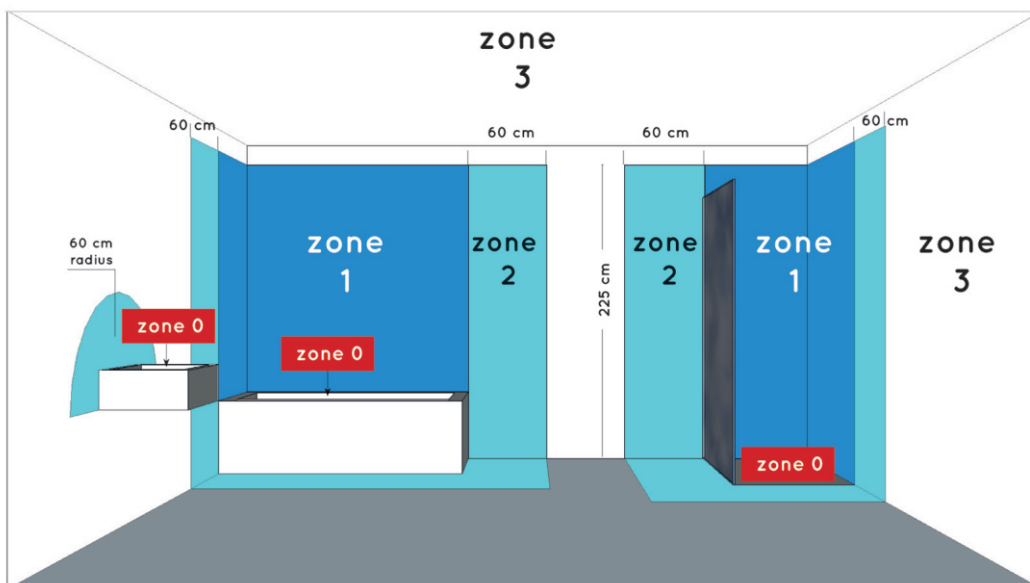

Installation of items in bathroom:

Product specifications

Dimmable : Yes

Light direction : Around(diffuser)

Adjustable in height : Not adjustable In Height
(Before Installation)

Directional : 110°

Cable : No cable On Product

Cable length : - cm

Sensor : Without Sensor

Control : Light Switch Control

IP-Class : 44

Electric class : 2

Light source including ?: Yes

Lamp socket : No

Light source number : 136

Power requirements : 220-240V~50Hz

Bulb type & maximum wattage : SMD 4014 LED 30W