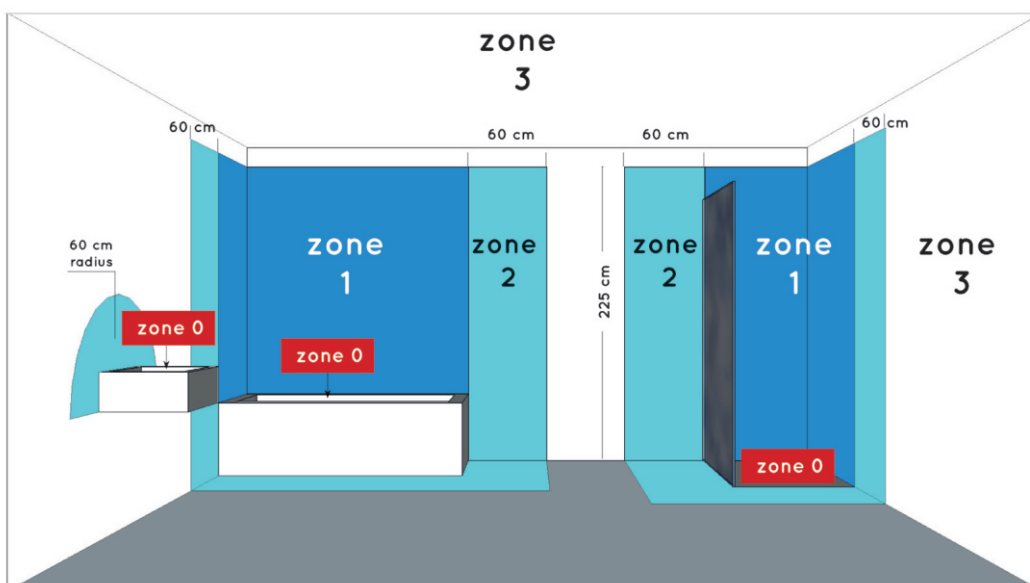

Installation of items in bathroom:

Product specifications

Dimmable : Yes

Light direction : Around(diffuser)

Adjustable in height : Not adjustable In Height
(Before Installation)

Directional : 110°

Cable : No cable On Product

Cable length : - cm

Sensor : Without Sensor

Control : Light Switch Control

IP-Class : 44

Electric class : 2

Light source including ?: Yes

Lamp socket : No

Light source number : 136

Power requirements : 220-240V~50Hz

Bulb type & maximum wattage : SMD 4014 LED 30W