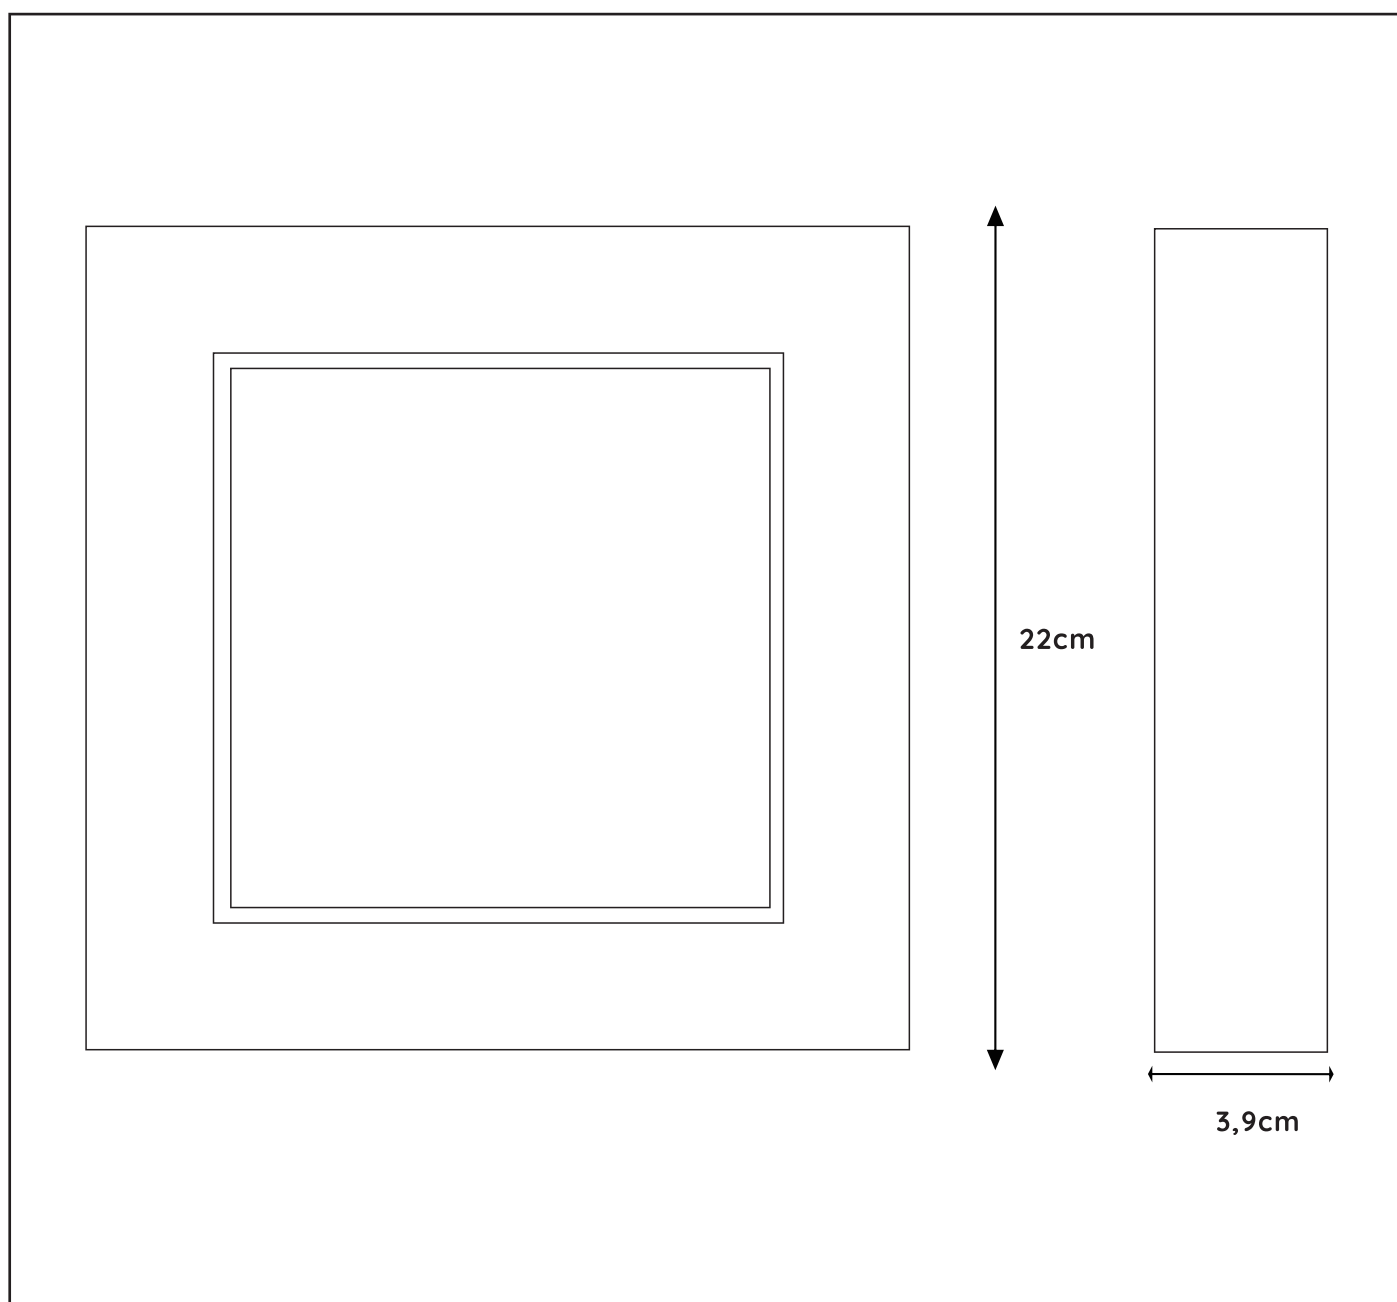

For more specifications, dimensions please visit

www.lucide.com