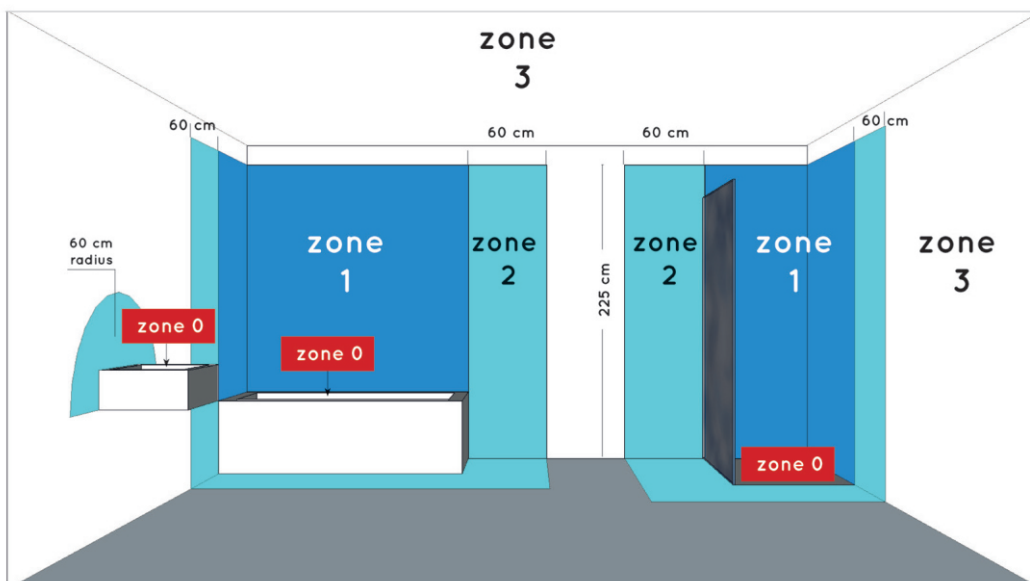

Installation of items in bathroom:

Product specifications

Dimmable : Yes

Light direction : Around(diffuser)

Adjustable in height : Not adjustable In Height
(Before Installation)

Directional : 110°

Cable : No cable On Product

Cable length : - cm

Sensor : Without Sensor

Control : Light Switch Control

IP-Class : 44

Electric class : 2

Light source including ?: Yes

Lamp socket : No

Light source number : 96

Power requirements : 220-240V~50Hz

Bulb type & maximum wattage : SMD 4014 LED 22W