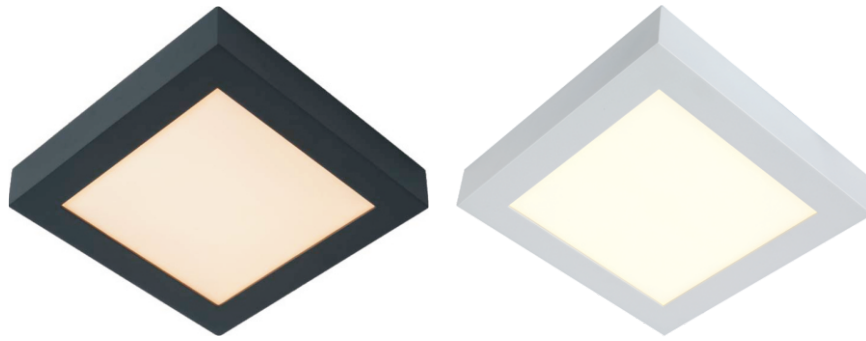

LUCIDE

GENERAL SPECIFICATION