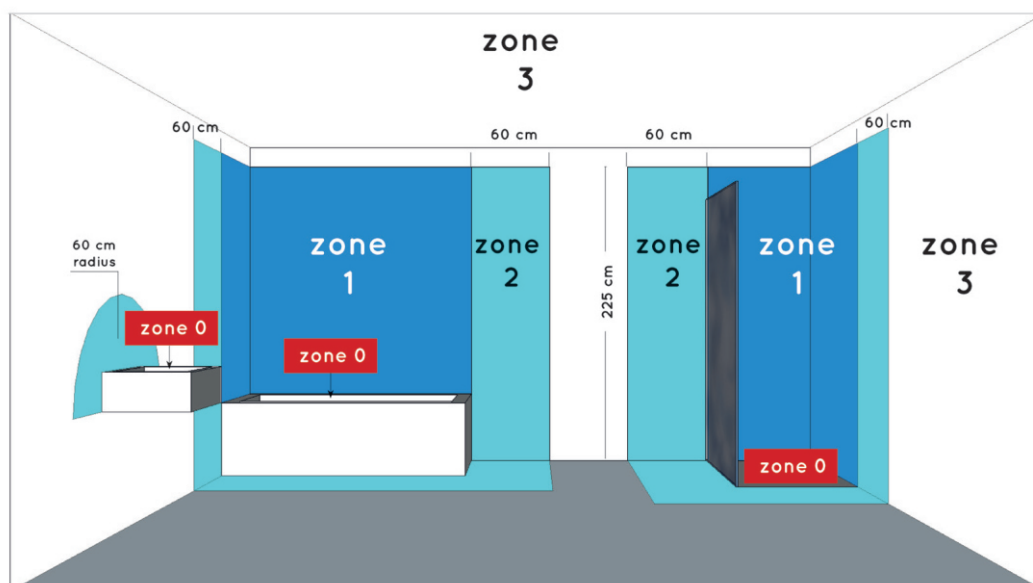

Dimensions LxWxH : 22cmx22cmx3,9cm

Height minimum : 3,9cm

Height maximum : 3,9cm

Dimensions shade LxWxH : -

Main material : Aluminum, PMMA

Ceiling rose material : -

Color : Matt black&Matt white

Style : Modern

Shape : Square

Weight : 1.12 kg

Warranty : 3 years

Installation of items in bathroom:

IP classifications

zone 0

zone 1
minimum

zone 2
minimum

zone 3
minimum

Product specifications

Dimmable : Yes

Light direction : Around(diffuser)

Adjustable in height : Not adjustable In Height
(Before Installation)

Directional : 110°

Cable : No cable On Product

Cable length : - cm