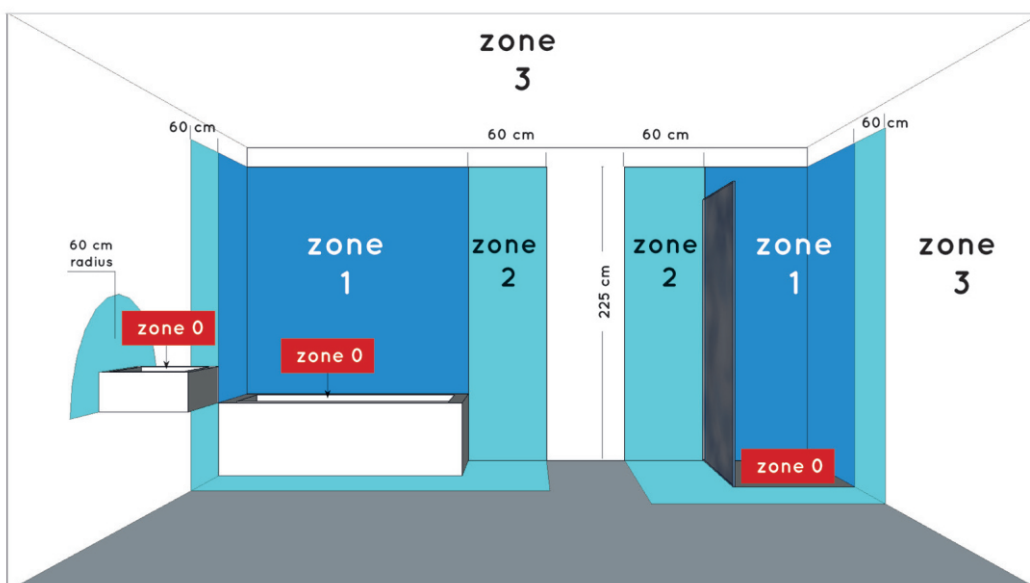

Installation of items in bathroom:

Product specifications

Dimmable : Yes

Light direction : Around(diffuser)

Adjustable in height : Not adjustable In Height
(Before Installation)

Directional : 110°

Cable : No cable On Product

Cable length : - cm

Sensor : Without Sensor

Control : Light Switch Control

IP-Class : 44

Electric class : 2

Light source including ?: Yes

Lamp socket : No

Light source number : 72

Power requirements : 220-240V~50Hz

Bulb type & maximum wattage : SMD 4014 LED 15W