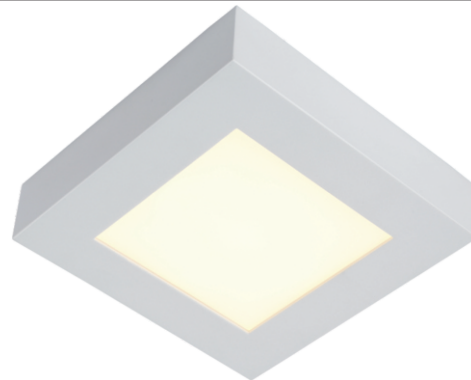

L U C I D E

GENERAL SPECIFICATION

item number : 28117/17/30

EAN code : 5411212281258

item number : 28117/17/31

EAN code : 5411212281333

BRICE LED

General

Dimensions LxWxH : 16.8cmx16.8cmx3,9cm

Height minimum : 3,9cm

Height maximum : 3,9cm

Dimensions shade LxWxH : -

Main material : Aluminum, PMMA

Ceiling rose material : -

Color : Matt black&Matt white

Style : Modern

Shape : Square

Weight : 0.91 kg

Warranty : 3 years

Installation of items in bathroom:

Product specifications

Dimmable : Yes

Light direction : Around(diffuser)

Adjustable in height : Not adjustable In Height
(Before Installation)