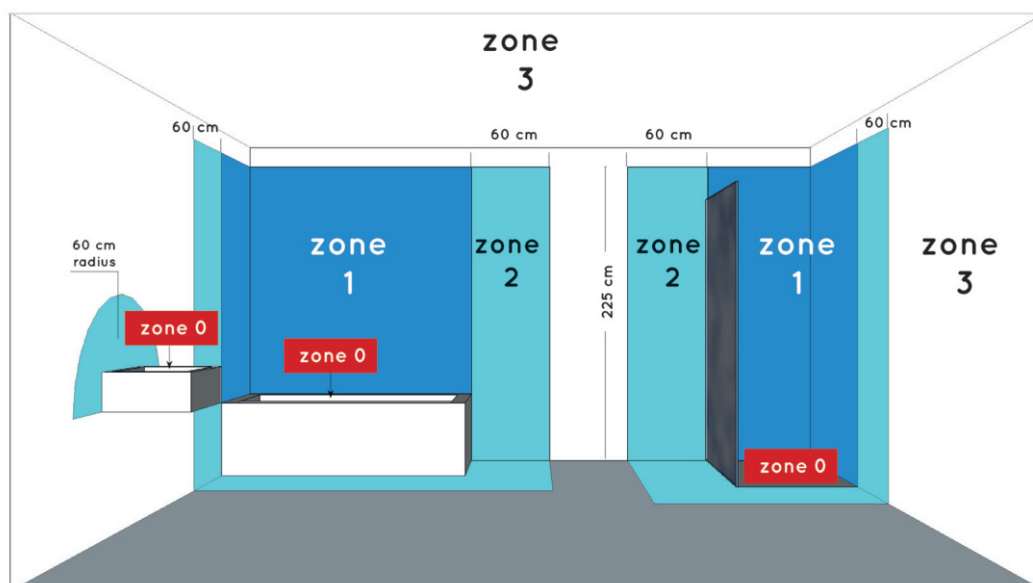

Dimensions LxWxH : 16.8cmx16.8cmx3,9cm

Height minimum : 3,9cm

Height maximum : 3,9cm

Dimensions shade LxWxH : -

Main material : Aluminum, PMMA

Ceiling rose material : -

Color : Matt black&Matt white

Style : Modern

Shape : Square

Weight : 0.91 kg

Warranty : 3 years

Installation of items in bathroom:

IP classifications

zone 0

zone 1
minimum

IP65

zone 2
minimum

IP44

zone 3
minimum

IP21

Product specifications

Dimmable : Yes

Light direction : Around(diffuser)

Adjustable in height : Not adjustable In Height
(Before Installation)