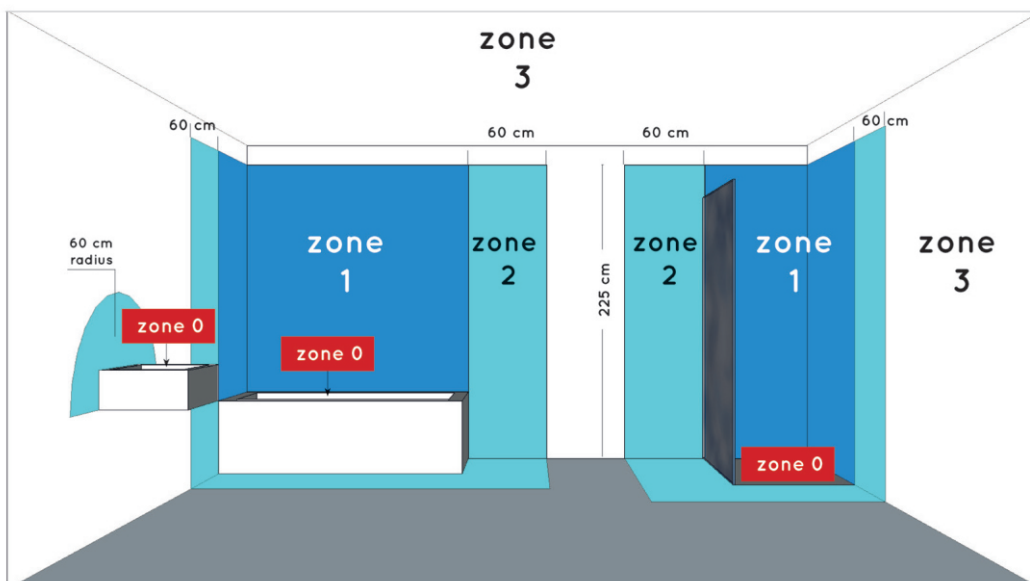

IP classifications

zone 0

zone 1
minimum

IP65

zone 2
minimum

IP44

zone 3
minimum

IP21

For more specifications of
this product please visit
www.lucide.com