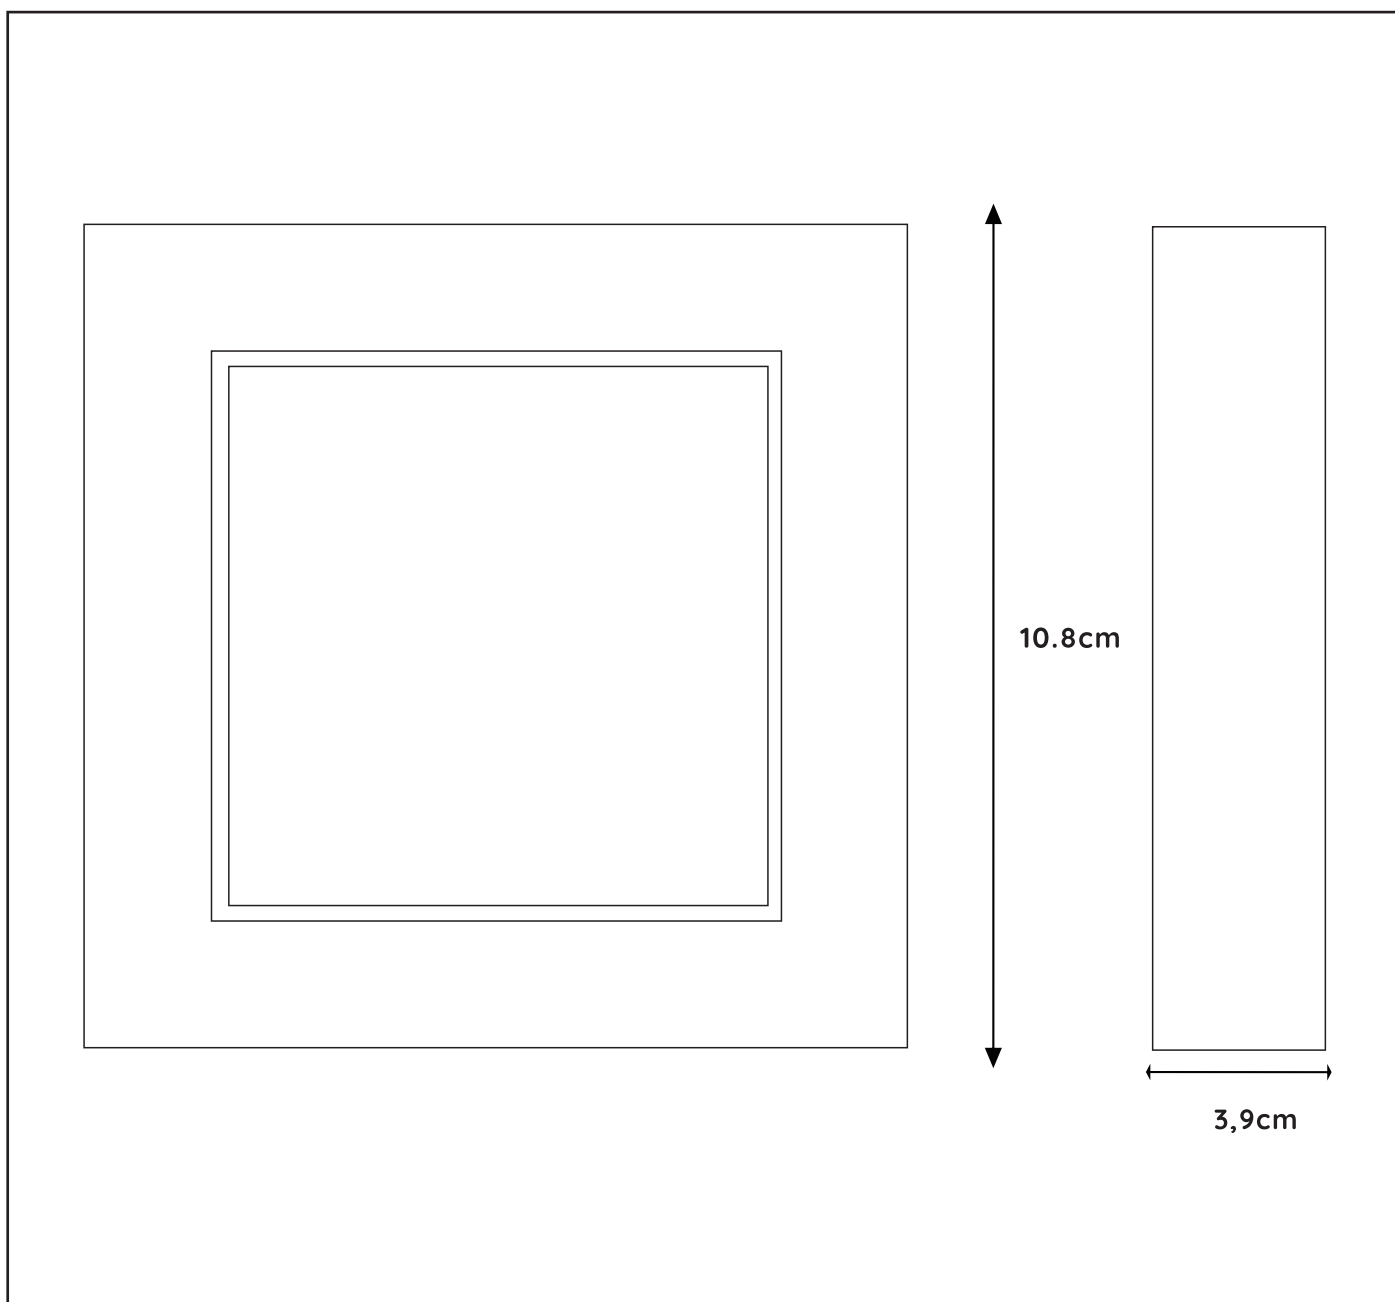

For more specifications, dimensions please visit

www.lucide.com