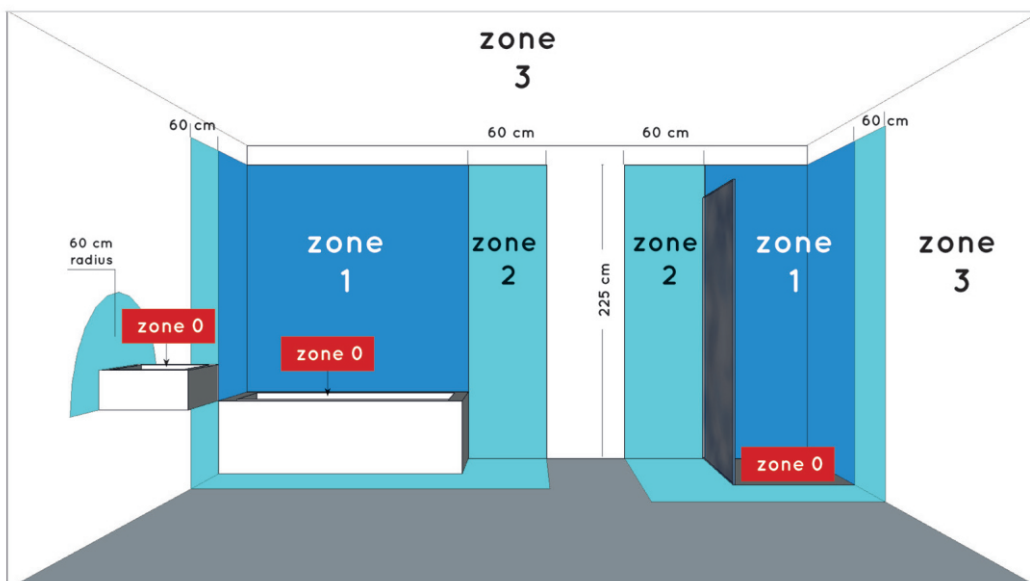

Installation of items in bathroom:

Product specifications

Dimmable : Yes

Light direction : Around(diffuser)

Adjustable in height : Not adjustable In Height
(Before Installation)

Directional : 110°

Cable : No cable On Product

Cable length : - cm

Sensor : Without Sensor

Control : Light Switch Control

IP-Class : 44

Electric class : 2

Light source including ?: Yes

Lamp socket : No

Light source number : 36

Power requirements : 220-240V~50Hz

Bulb type & maximum wattage : SMD 4014 LED 8W