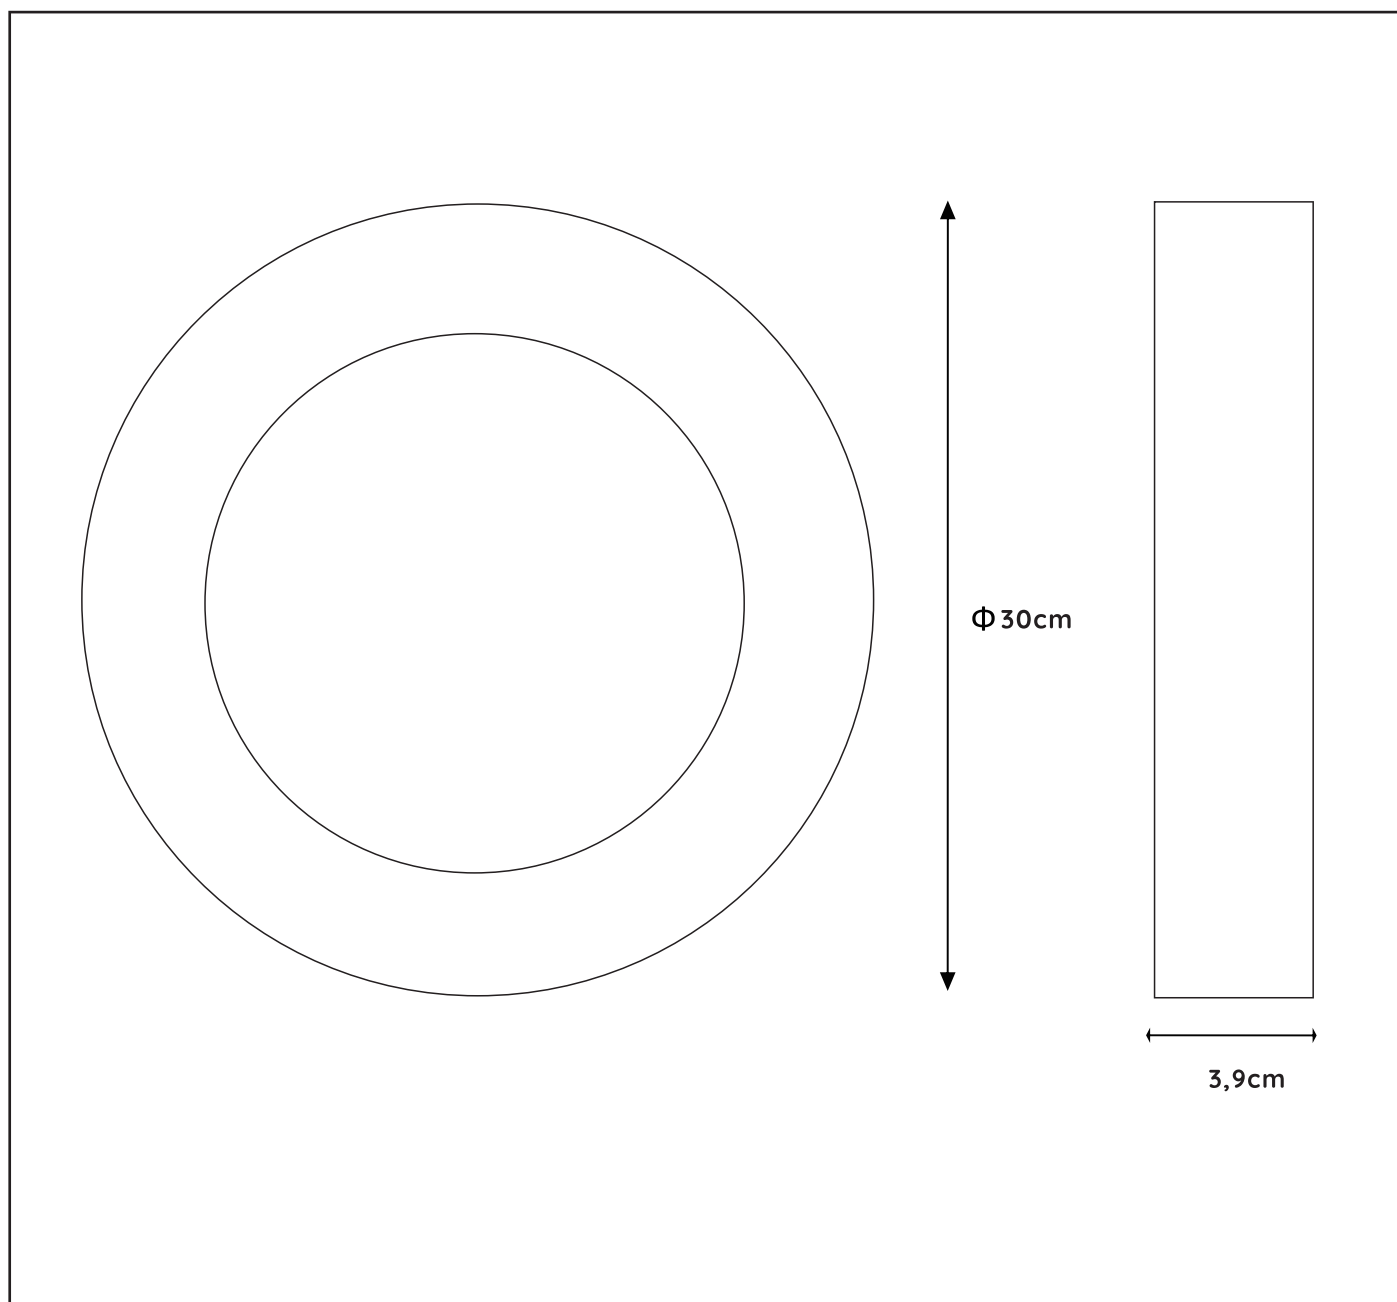

Dimensions LxWxH : 30cmx30cmx3,9cm

Height minimum : 3,9cm

Height maximum : 3,9cm

Dimensions shade LxWxH : -

Main material : Aluminum, PMMA

Ceiling rose material : -

Color : Matt black&Matt white

Style : Modern

Shape : Round

Weight : 1.47kg

Warranty : 3 years

Installation of items in bathroom:

Product specifications

Dimmable : Yes

Light direction : Around(diffuser)

Adjustable in height : Not adjustable In Height
(Before Installation)

Directional : 110°

Cable : No cable On Product

Cable length : - cm

Sensor : Without Sensor

Control : Light Switch Control

IP-Class : 44

Electric class : 2

Light source including ?: Yes

zone 3
minimum

For more specifications of
this product please visit
www.lucide.com

BRICE LED

Item number :28116/30/30

EAN code :5411212902023

Item number :28116/30/31

EAN code :5411212218319

For more specifications, dimensions please visit