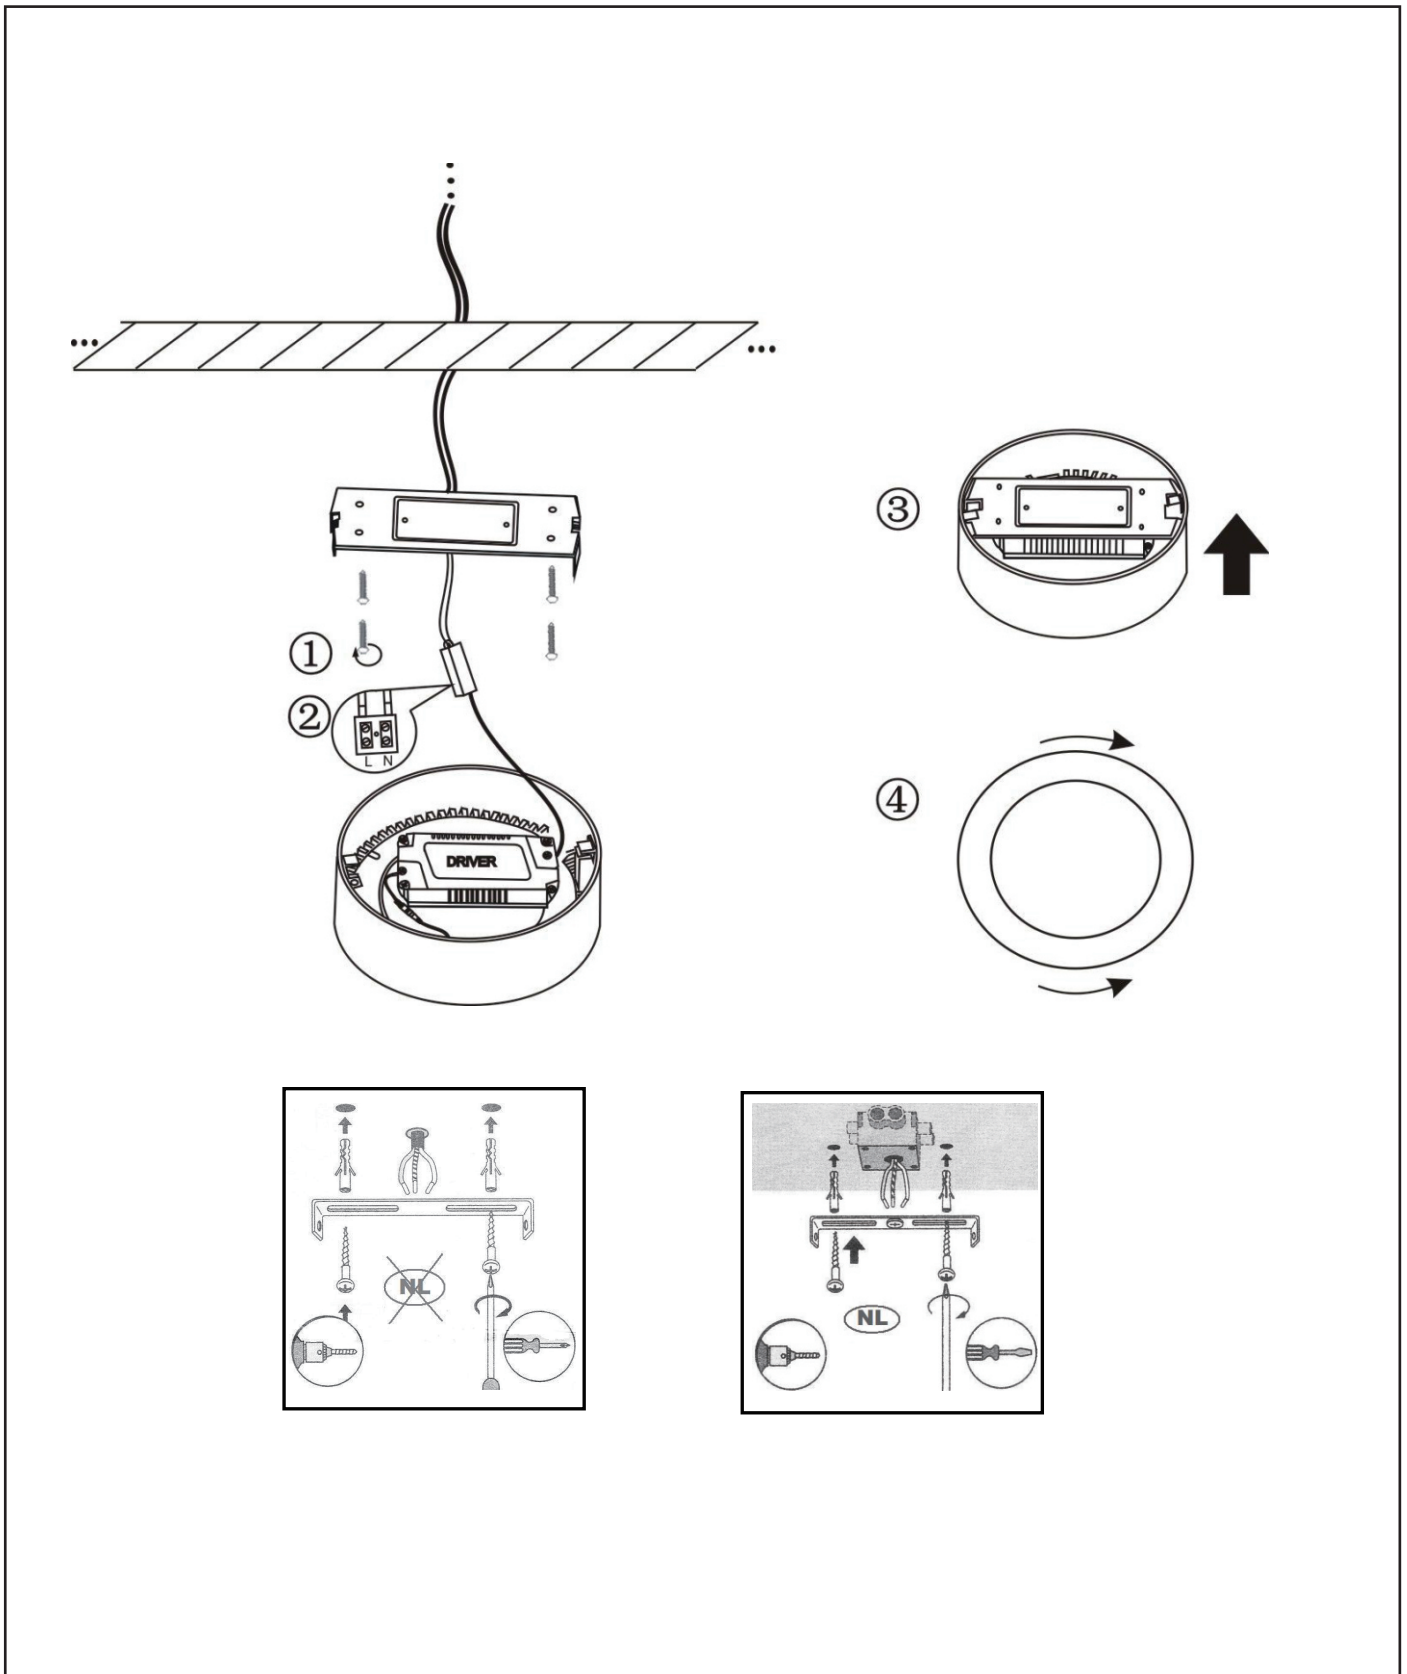

INSTALLATION DRAWING SPECIFICATIONS

Dit product bevat een lichtbron van energie-efficiëntieklasse G
Ce produit contient une source lumineuse de classe énergétique G
This product contains a light source of energy efficiency class G
Dieses Produkt enthält eine Lichtquelle der Energieeffizienzklasse G
Ten produkt zawiera ród o wiat a o klasie efektywno ci energetycznej G