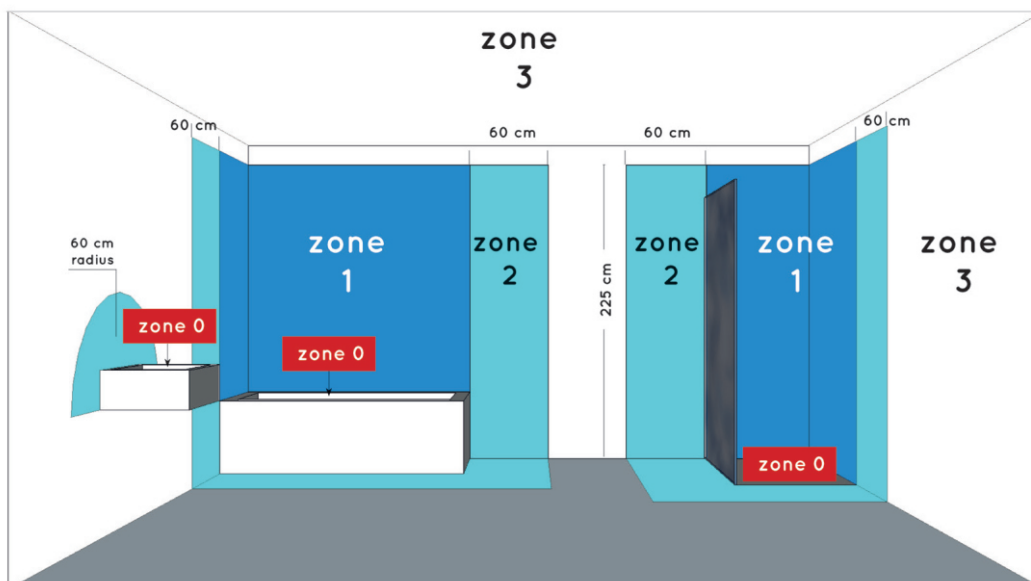

IP classifications

zone 0

zone 1
minimum

zone 2
minimum

zone 3
minimum

For more specifications of
this product please visit
www.lucide.com